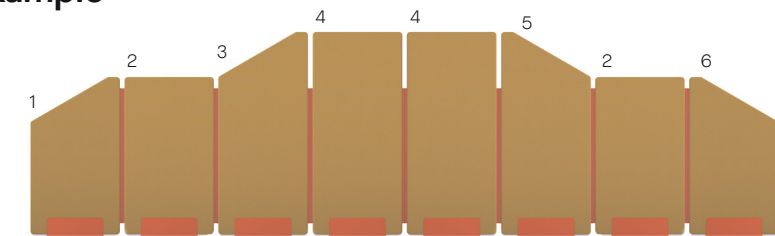

Finishes:

Frame	Black | White | Totally Orange | Traffic Yellow | Anthracite Gray | Pistachio
Fabric - Blazer	Napier | Silcoates | Silverdale | Dartmouth | Fairfield | Stanford | Goldsmith | Oriel | Eynesbury | Bryanston Tyndale | Cardiff | Hull | Edinburgh | Vassar | Woodcroft
Zip Colors	Off Black | Off White | Totally Orange | Traffic Yellow | Anthracite Gray | Pistachio

* **Note 1** Please specify Left (L) or Right (R) hand version when ordering (Left Hand shown.)

* **Note 2** Can only be used as standalone or at end of a run of screens