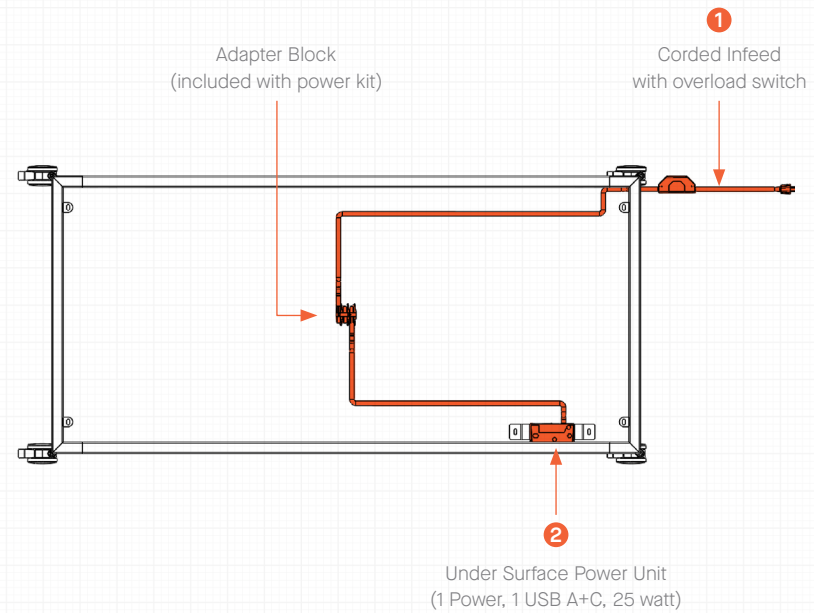

**PYPUTB2P**  
**1,223**

Code  
Price

Power Option B4

4 Pack Under Surface Power Kit – 1 USB C, 60 watt, 1 USB A, 12 watt

**PYPUTB4P**  
**2,413**

Code  
Price

Corded Infeed with 3 Prong Plug

Required for Option B

72"	108"	180"
<b>PYP72WINF</b> <b>93</b>	<b>PYP108WINF</b> <b>139</b>	<b>PYP180WINF</b> <b>166</b>

Code  
Price

All prices listed in US \$  
Ships Semi-KD = Knock Down (Needs some assembly)

Finishes:

Power Unit	Black   White
Cable Manger	Black   White   Totally Orange   Traffic Yellow   Anthracite Gray   Pistachio

WIRING DIAGRAM

Play Table Power Option A1

1 Pack of Under Surface Power Units

	Code	Description	QTY
1	PYP180WINF	180° Corded Infeed with Overload Switch, 3 Prong Plug	1
2	PYPUTA1P	1 Pack Under Surface Power Kit (1 Power, 1 USB A+C, 25 watt each)	1

WIRING DIAGRAM

Play Table Power Option A2

2 Pack of Under Surface Power Units

	Code	Description	QTY
1	PYP180WINF	180° Corded Infeed with Overload Switch, 3 Prong Plug	1
2	PYPUTA2P	2 Pack Under Surface Power Kit (1 Power, 1 USB A+C, 25 watt each)	1