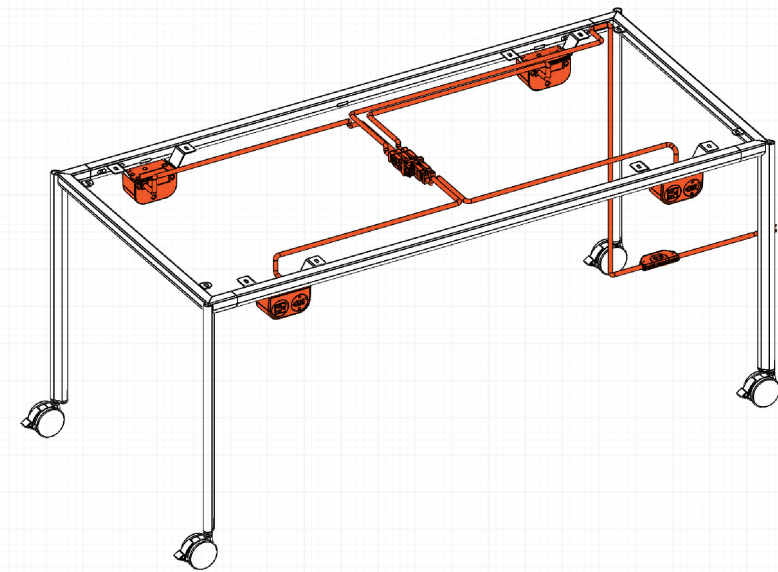

WIRING DIAGRAM

Play Table Power Option A1

1 Pack of Under Surface Power Units

	Code	Description	QTY
1	PYP180WINF	180° Corded Infeed with Overload Switch, 3 Prong Plug	1
2	PYPUTA1P	1 Pack Under Surface Power Kit (1 Power, 1 USB A+C, 25 watt each)	1

WIRING DIAGRAM

Play Table Power Option A2

2 Pack of Under Surface Power Units

	Code	Description	QTY
1	PYP180WINF	180° Corded Infeed with Overload Switch, 3 Prong Plug	1
2	PYPUTA2P	2 Pack Under Surface Power Kit (1 Power, 1 USB A+C, 25 watt each)	1

WIRING DIAGRAM

Play Table Power Option A4  
4 Pack of Under Surface Power Units

	Code	Description	QTY
1	PYPUTA4P	4 Pack Under Surface Power Kit (1 Power, 1 USB A+C, 25 watt each)	1
2	PYP180WINF	180" Corded Infeed with Overload Switch, 3 Prong Plug	1