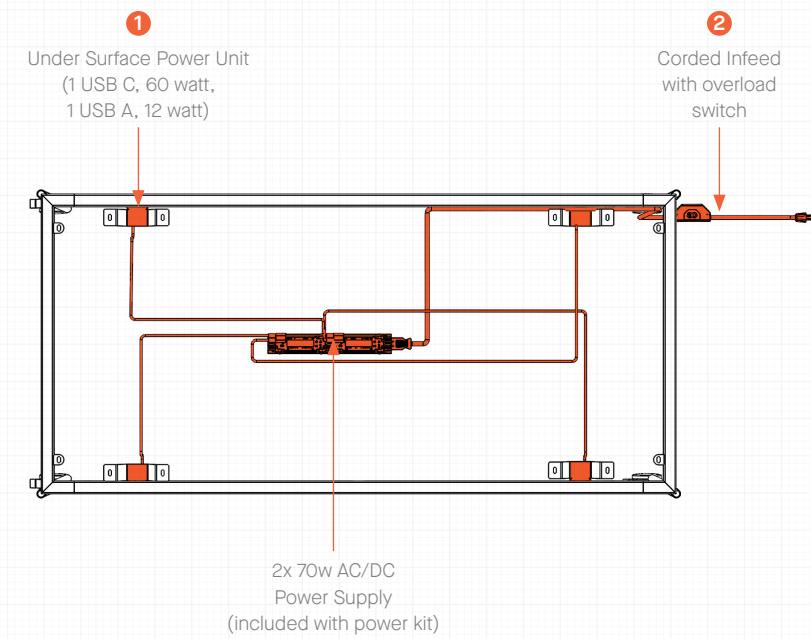

WIRING DIAGRAM

Play Table Power Option B1  
1 Pack of Under Surface Power Units

	Code	Description	QTY
1	PYP108WINF	180" Corded Infeed with Overload Switch, 3 Prong Plug	1
2	PYPUTB2P	1 Pack Under Surface Power Kit (1 USB C, 60 watt, 1 USB A, 12 watt each)	1

WIRING DIAGRAM

Play Table Power Option B2

2 Pack of Under Surface Power Units

	Code	Description	QTY
1	PYPUB2P	2 Pack Under Surface Power Kit (1 USB C, 60 watt, 1 USB A, 12 watt each)	1
2	PYP108WINF	180" Corded Infeed with Overload Switch, 3 Prong Plug	1

60 watt units

WIRING DIAGRAM

Play Table Power Option B4

4 Pack of Under Surface Power Units

	Code	Description	QTY
1	PYPUB4P	4 Pack Under Surface Power Kit (1 USB C, 60 watt, 1 USB A, 12 watt each)	1
2	PYP108WINF	180" Corded Infeed with Overload Switch, 3 Prong Plug	1