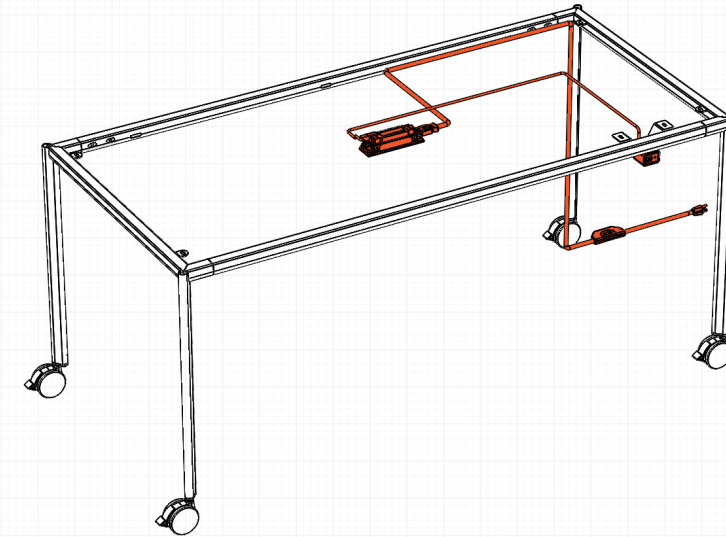

WIRING DIAGRAM

Play Table Power Option A4  
4 Pack of Under Surface Power Units

	Code	Description	QTY
1	PYPUTA4P	4 Pack Under Surface Power Kit (1 Power, 1 USB A+C, 25 watt each)	1
2	PYP180WINF	180" Corded Infeed with Overload Switch, 3 Prong Plug	1

WIRING DIAGRAM

Play Table Power Option B1  
1 Pack of Under Surface Power Units

	Code	Description	QTY
1	PYP108WINF	180" Corded Infeed with Overload Switch, 3 Prong Plug	1
2	PYPUTB2P	1 Pack Under Surface Power Kit (1 USB C, 60 watt, 1 USB A, 12 watt each)	1