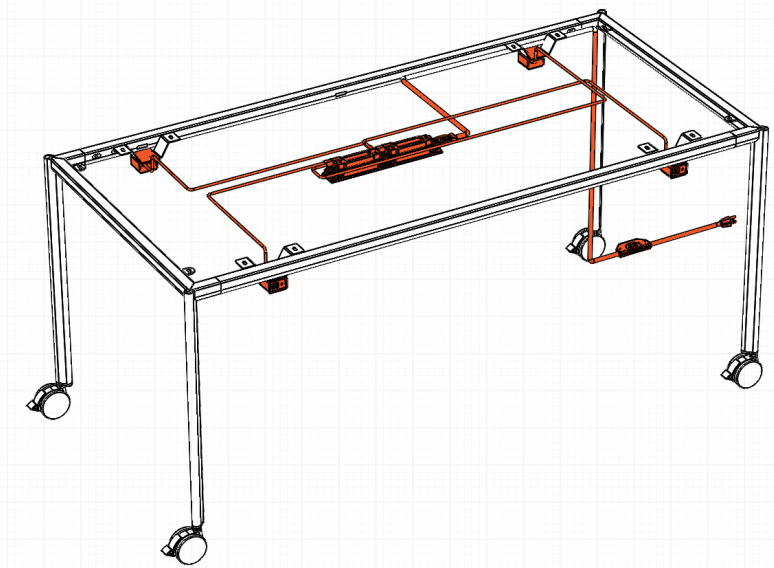

WIRING DIAGRAM

Play Table Power Option B1  
1 Pack of Under Surface Power Units

	Code	Description	QTY
1	PYP108WINF	180" Corded Infeed with Overload Switch, 3 Prong Plug	1
2	PYPUTB2P	1 Pack Under Surface Power Kit (1 USB C, 60 watt, 1 USB A, 12 watt each)	1

WIRING DIAGRAM

Play Table Power Option B2

2 Pack of Under Surface Power Units

	Code	Description	QTY
1	PYPUB2P	2 Pack Under Surface Power Kit (1 USB C, 60 watt, 1 USB A, 12 watt each)	1
2	PYP108WINF	180" Corded Infeed with Overload Switch, 3 Prong Plug	1

60 watt units

WIRING DIAGRAM

Play Table Power Option B4

4 Pack of Under Surface Power Units

	Code	Description	QTY
1	PYPUB4P	4 Pack Under Surface Power Kit (1 USB C, 60 watt, 1 USB A, 12 watt each)	1
2	PYP108WINF	180" Corded Infeed with Overload Switch, 3 Prong Plug	1