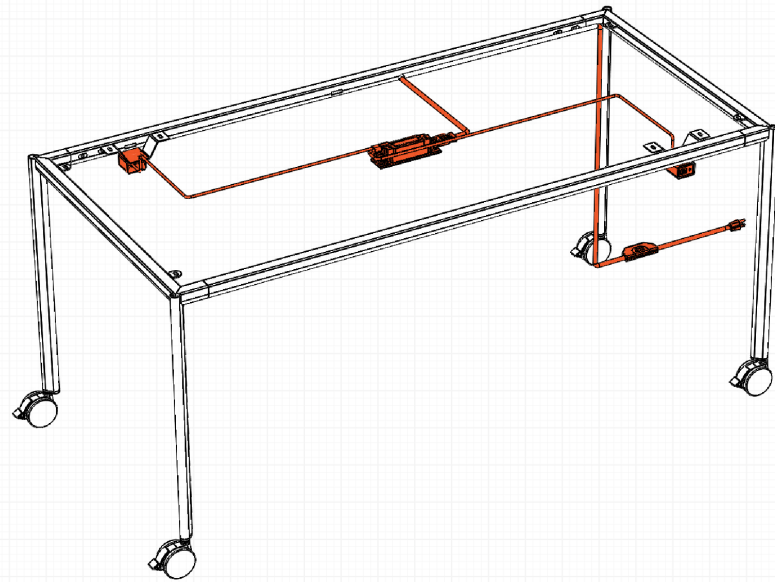

WIRING DIAGRAM

Play Table Power Option B1  
1 Pack of Under Surface Power Units

	Code	Description	QTY
1	PYP108WINF	180" Corded Infeed with Overload Switch, 3 Prong Plug	1
2	PYPUTB2P	1 Pack Under Surface Power Kit (1 USB C, 60 watt, 1 USB A, 12 watt each)	1

WIRING DIAGRAM

Play Table Power Option B2

2 Pack of Under Surface Power Units

	Code	Description	QTY
1	PYPUB2P	2 Pack Under Surface Power Kit (1 USB C, 60 watt, 1 USB A, 12 watt each)	1
2	PYP108WINF	180" Corded Infeed with Overload Switch, 3 Prong Plug	1