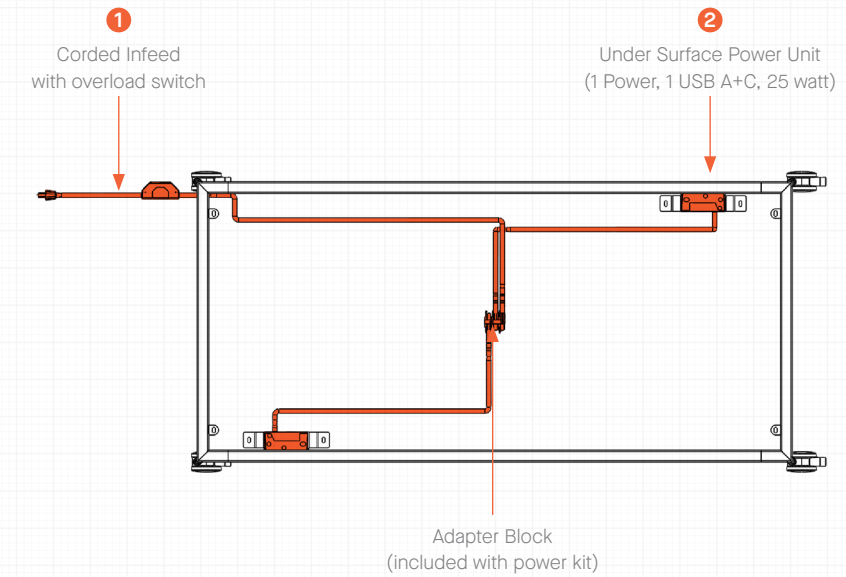

WIRING DIAGRAM

Play Table Power Option A1

1 Pack of Under Surface Power Units

	Code	Description	QTY
1	PYP180WINF	180° Corded Infeed with Overload Switch, 3 Prong Plug	1
2	PYPUTA1P	1 Pack Under Surface Power Kit (1 Power, 1 USB A+C, 25 watt each)	1

WIRING DIAGRAM

Play Table Power Option A2

2 Pack of Under Surface Power Units

	Code	Description	QTY
1	PYP180WINF	180° Corded Infeed with Overload Switch, 3 Prong Plug	1
2	PYPUTA2P	2 Pack Under Surface Power Kit (1 Power, 1 USB A+C, 25 watt each)	1