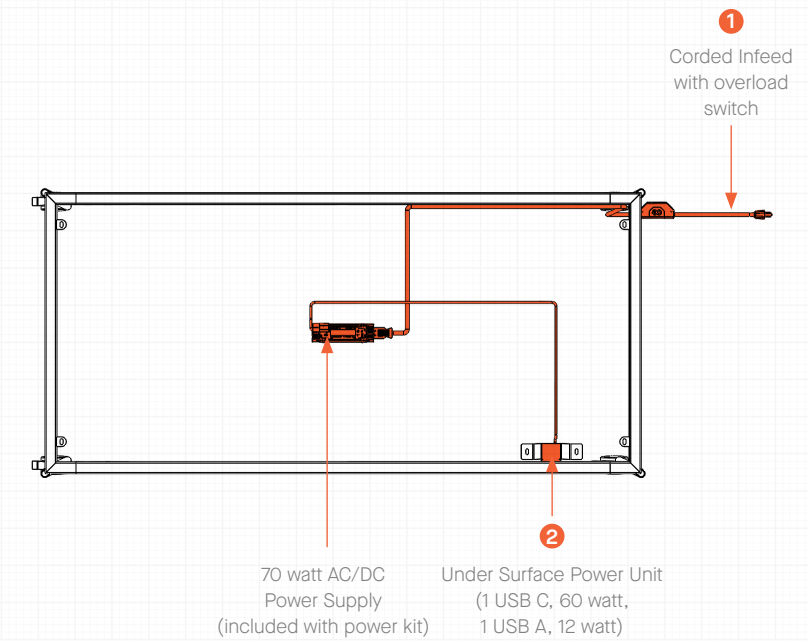

WIRING DIAGRAM

Play Table Power Option A2

2 Pack of Under Surface Power Units

	Code	Description	QTY
1	PYP180WINF	180° Corded Infeed with Overload Switch, 3 Prong Plug	1
2	PYPUTA2P	2 Pack Under Surface Power Kit (1 Power, 1 USB A+C, 25 watt each)	1

WIRING DIAGRAM

Play Table Power Option A4  
4 Pack of Under Surface Power Units

	Code	Description	QTY
1	PYPUTA4P	4 Pack Under Surface Power Kit (1 Power, 1 USB A+C, 25 watt each)	1
2	PYP180WINF	180" Corded Infeed with Overload Switch, 3 Prong Plug	1

WIRING DIAGRAM

Play Table Power Option B1  
1 Pack of Under Surface Power Units

	Code	Description	QTY
1	PYP108WINF	180" Corded Infeed with Overload Switch, 3 Prong Plug	1
2	PYPUTB2P	1 Pack Under Surface Power Kit (1 USB C, 60 watt, 1 USB A, 12 watt each)	1