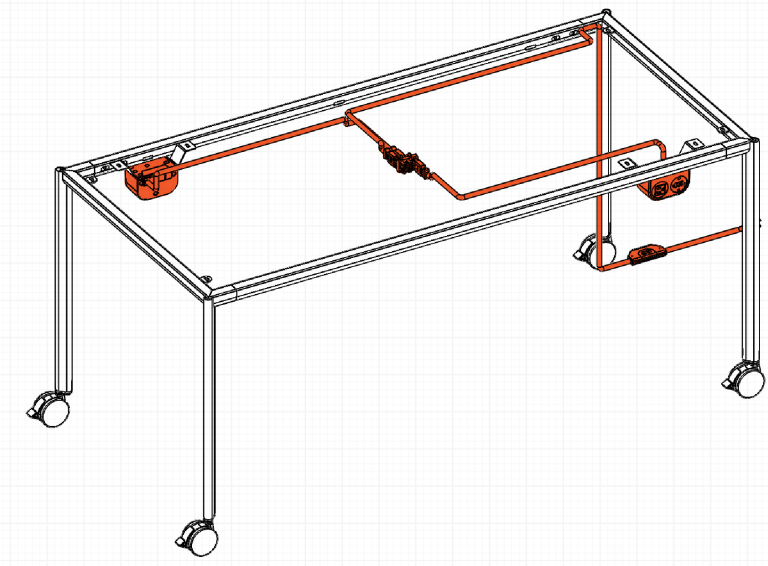

WIRING DIAGRAM

Play Table Power Option A1

1 Pack of Under Surface Power Units

	Code	Description	QTY
1	PYP180WINF	180° Corded Infeed with Overload Switch, 3 Prong Plug	1
2	PYPUTA1P	1 Pack Under Surface Power Kit (1 Power, 1 USB A+C, 25 watt each)	1

WIRING DIAGRAM

Play Table Power Option A2

2 Pack of Under Surface Power Units

	Code	Description	QTY
1	PYP180WINF	180° Corded Infeed with Overload Switch, 3 Prong Plug	1
2	PYPUTA2P	2 Pack Under Surface Power Kit (1 Power, 1 USB A+C, 25 watt each)	1