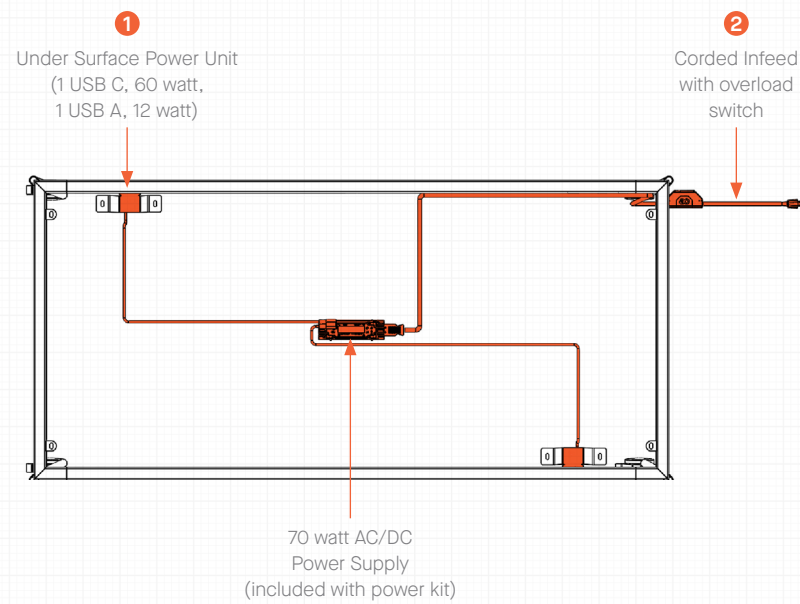

WIRING DIAGRAM

Play Table Power Option A4  
4 Pack of Under Surface Power Units

	Code	Description	QTY
1	PYPUTA4P	4 Pack Under Surface Power Kit (1 Power, 1 USB A+C, 25 watt each)	1
2	PYP180WINF	180" Corded Infeed with Overload Switch, 3 Prong Plug	1

WIRING DIAGRAM

Play Table Power Option B1  
1 Pack of Under Surface Power Units

	Code	Description	QTY
1	PYP108WINF	180" Corded Infeed with Overload Switch, 3 Prong Plug	1
2	PYPUTB2P	1 Pack Under Surface Power Kit (1 USB C, 60 watt, 1 USB A, 12 watt each)	1

WIRING DIAGRAM

Play Table Power Option B2

2 Pack of Under Surface Power Units

	Code	Description	QTY
1	PYPUB2P	2 Pack Under Surface Power Kit (1 USB C, 60 watt, 1 USB A, 12 watt each)	1
2	PYP108WINF	180" Corded Infeed with Overload Switch, 3 Prong Plug	1