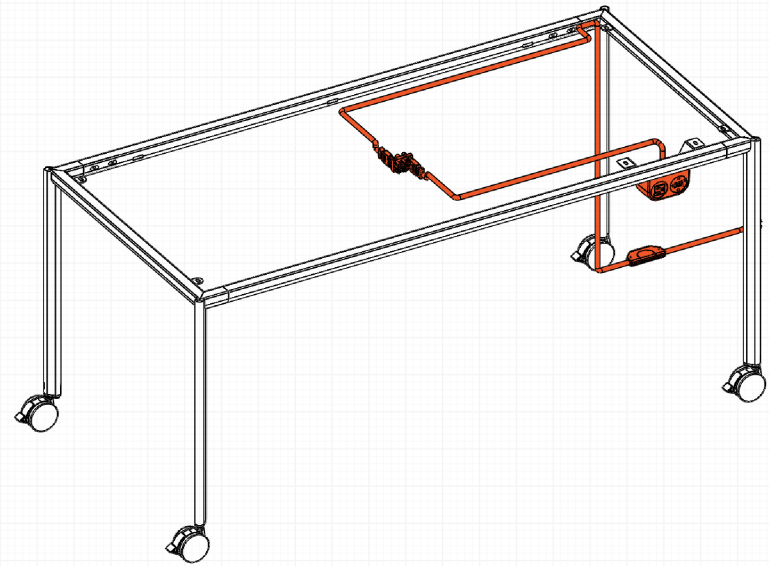

72"	108"	180"
<b>PYP72WINF</b> <b>93</b>	<b>PYP108WINF</b> <b>139</b>	<b>PYP180WINF</b> <b>166</b>

Code  
Price

All prices listed in US \$  
Ships Semi-KD = Knock Down (Needs some assembly)

Finishes:

Power Unit	Black   White
Cable Manger	Black   White   Totally Orange   Traffic Yellow   Anthracite Gray   Pistachio

WIRING DIAGRAM

Play Table Power Option A1

1 Pack of Under Surface Power Units

	Code	Description	QTY
1	PYP180WINF	180° Corded Infeed with Overload Switch, 3 Prong Plug	1
2	PYPUTA1P	1 Pack Under Surface Power Kit (1 Power, 1 USB A+C, 25 watt each)	1