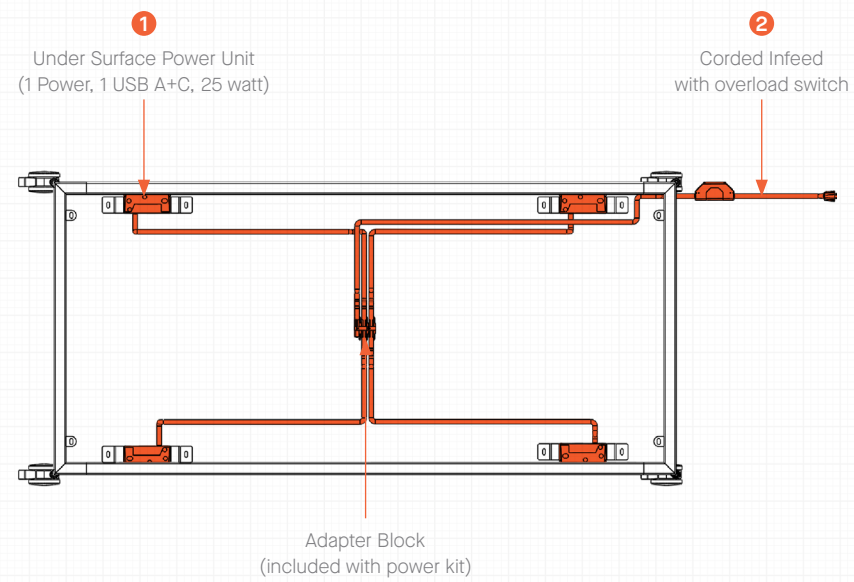

WIRING DIAGRAM

Play Table Power Option A1

1 Pack of Under Surface Power Units

	Code	Description	QTY
1	PYP180WINF	180° Corded Infeed with Overload Switch, 3 Prong Plug	1
2	PYPUTA1P	1 Pack Under Surface Power Kit (1 Power, 1 USB A+C, 25 watt each)	1

WIRING DIAGRAM

Play Table Power Option A2

2 Pack of Under Surface Power Units

	Code	Description	QTY
1	PYP180WINF	180° Corded Infeed with Overload Switch, 3 Prong Plug	1
2	PYPUTA2P	2 Pack Under Surface Power Kit (1 Power, 1 USB A+C, 25 watt each)	1

WIRING DIAGRAM

Play Table Power Option A4  
4 Pack of Under Surface Power Units

	Code	Description	QTY
1	PYPUTA4P	4 Pack Under Surface Power Kit (1 Power, 1 USB A+C, 25 watt each)	1
2	PYP180WINF	180" Corded Infeed with Overload Switch, 3 Prong Plug	1

WIRING DIAGRAM

Play Table Power Option B1  
1 Pack of Under Surface Power Units

	Code	Description	QTY
1	PYP108WINF	180" Corded Infeed with Overload Switch, 3 Prong Plug	1
2	PYPUTB2P	1 Pack Under Surface Power Kit (1 USB C, 60 watt, 1 USB A, 12 watt each)	1