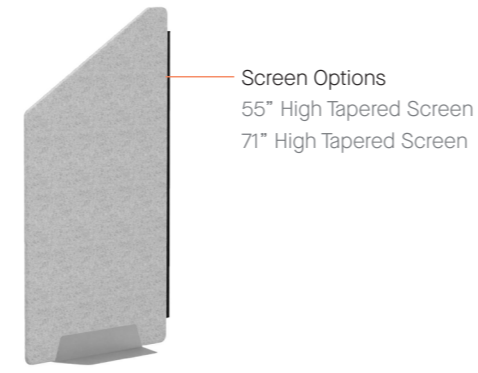

Play Screens – Product Detail

27" W Rectangular Screen

27" W Tapered Screen

32.5" W Rectangular Screen

32.5" W Tapered Screen

Configuration example

- 1. PYPFST3355L
- 2. PYPFSR3355
- 3. PYPFST3371L
- 4. PYPFSR3371
- 5. PYPFST3371R
- 6. PYPFST3355R

* Screens 1 and 6 can only be used at the end of a run.

Frame Finishes – Paired with complimentary zip colors

Zip Colors – Paired with complimentary frame finishes

Fabrics