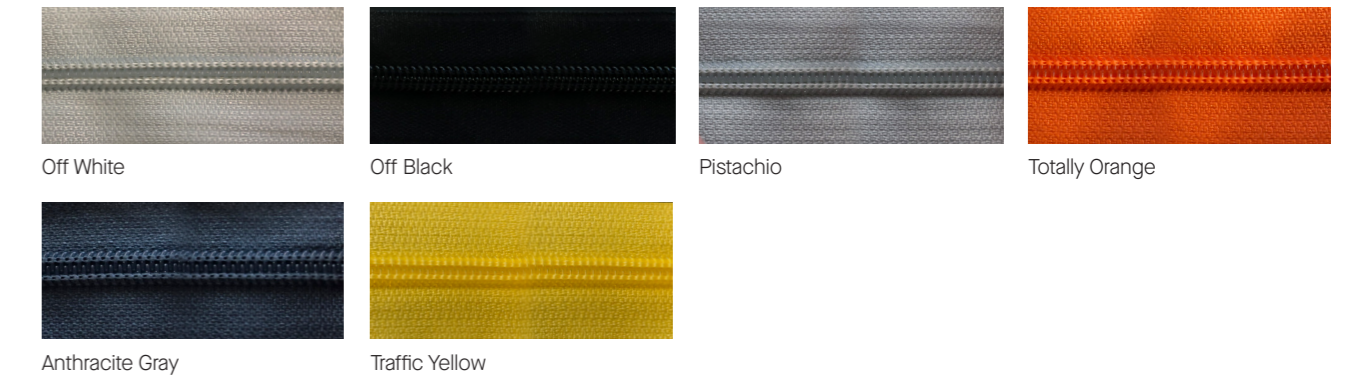

* Screens 1 and 6 can only be used at the end of a run.

Frame Finishes – Paired with complimentary zip colors

Zip Colors – Paired with complimentary frame finishes

Fabrics