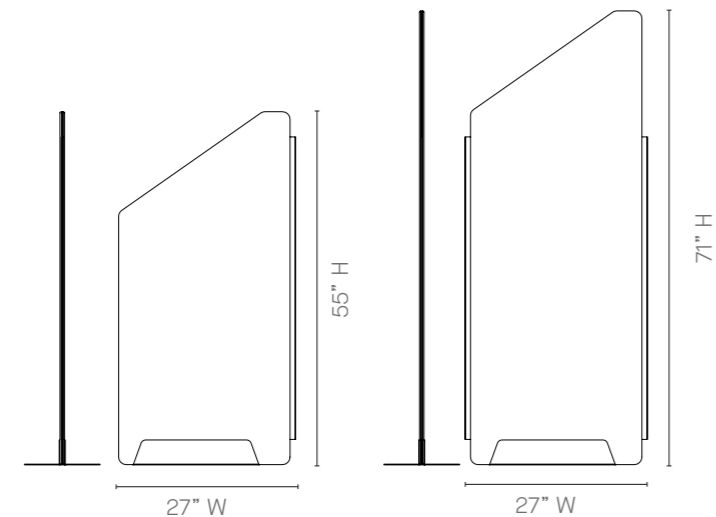

Play Screens – Product Detail

27" W Rectangular Screen

27" W Tapered Screen

32.5" W Rectangular Screen

32.5" W Tapered Screen

Configuration example

- 1. PYPFST3355L
- 2. PYPFSR3355
- 3. PYPFST3371L
- 4. PYPFSR3371
- 5. PYPFST3371R
- 6. PYPFST3355R