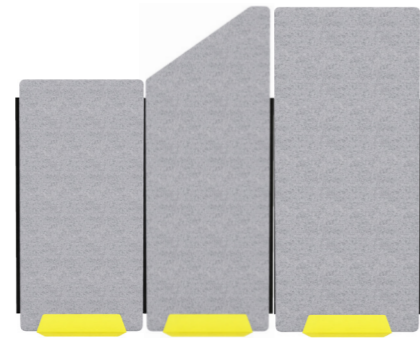

PLAY SCREENS

Play Screens allow you to divide your space and soften your surroundings. Play Screens can be combined to create a limitless number of configurations, so you can divide your space endlessly.

Play Screens – Product Detail

27" W Rectangular Screen

27" W Tapered Screen

32.5" W Rectangular Screen

32.5" W Tapered Screen

Configuration example

- 1. PYPFST3355L
- 2. PYPFSR3355
- 3. PYPFST3371L
- 4. PYPFSR3371
- 5. PYPFST3371R
- 6. PYPFST3355R

* Screens 1 and 6 can only be used at the end of a run.

Frame Finishes – Paired with complimentary zip colors

Zip Colors – Paired with complimentary frame finishes

Fabrics