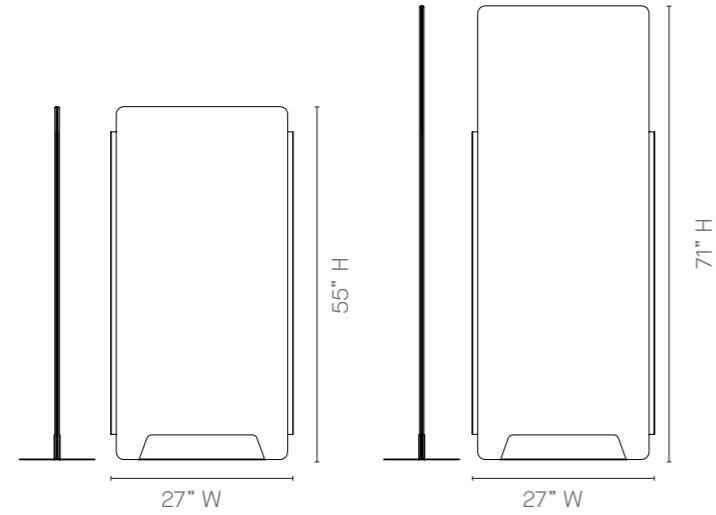

Play Screens – Product Detail

27" W Rectangular Screen

27" W Tapered Screen

32.5" W Rectangular Screen

32.5" W Tapered Screen

Configuration example

- 1. PYPFST3355L
- 2. PYPFSR3355
- 3. PYPFST3371L
- 4. PYPFSR3371
- 5. PYPFST3371R
- 6. PYPFST3355R