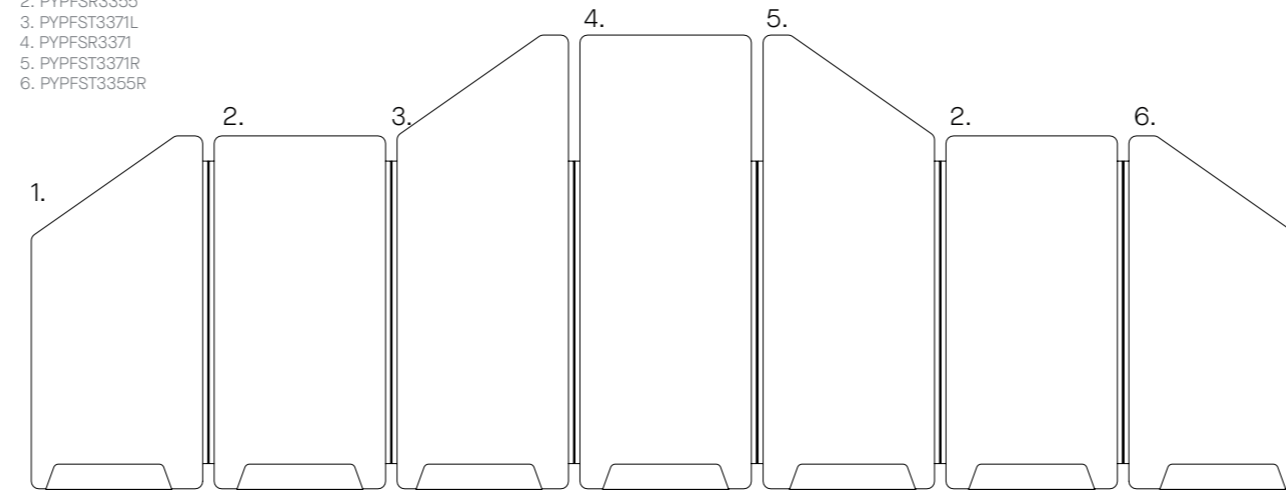

Play Screens – Product Detail

27" W Rectangular Screen

27" W Tapered Screen

32.5" W Rectangular Screen

32.5" W Tapered Screen

Configuration example

- 1. PYPFST3355L
- 2. PYPFSR3355
- 3. PYPFST3371L
- 4. PYPFSR3371
- 5. PYPFST3371R
- 6. PYPFST3355R