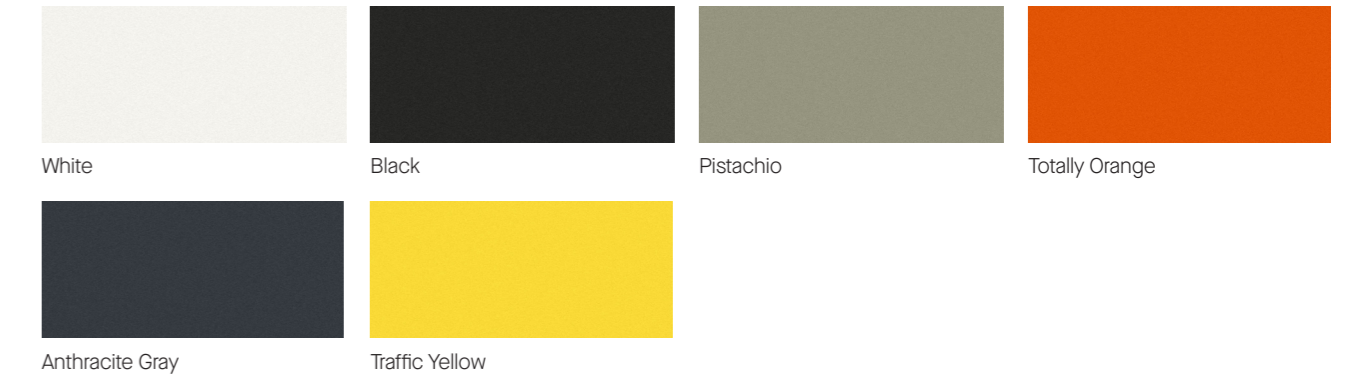

* Screens 1 and 6 can only be used at the end of a run.

Frame Finishes – Paired with complimentary zip colors

Zip Colors – Paired with complimentary frame finishes

Fabrics