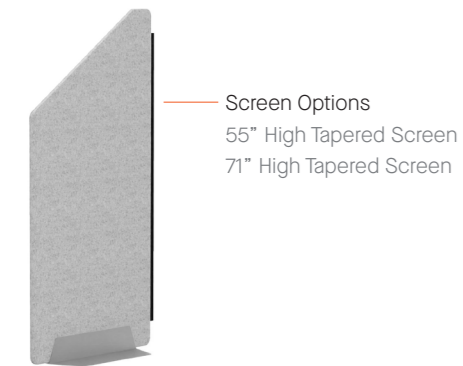

Play Screens – Product Detail

27" W Rectangular Screen

27" W Tapered Screen

32.5" W Rectangular Screen

32.5" W Tapered Screen

Configuration example

- 1. PYPFST3355L
- 2. PYPFSR3355
- 3. PYPFST3371L
- 4. PYPFSR3371
- 5. PYPFST3371R
- 6. PYPFST3355R