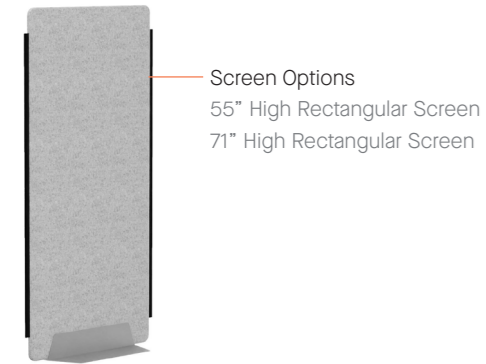

Play Screens – Product Detail

27" W Rectangular Screen

27" W Tapered Screen

32.5" W Rectangular Screen

32.5" W Tapered Screen

Configuration example

- 1. PYPFST3355L
- 2. PYPFSR3355
- 3. PYPFST3371L
- 4. PYPFSR3371
- 5. PYPFST3371R
- 6. PYPFST3355R