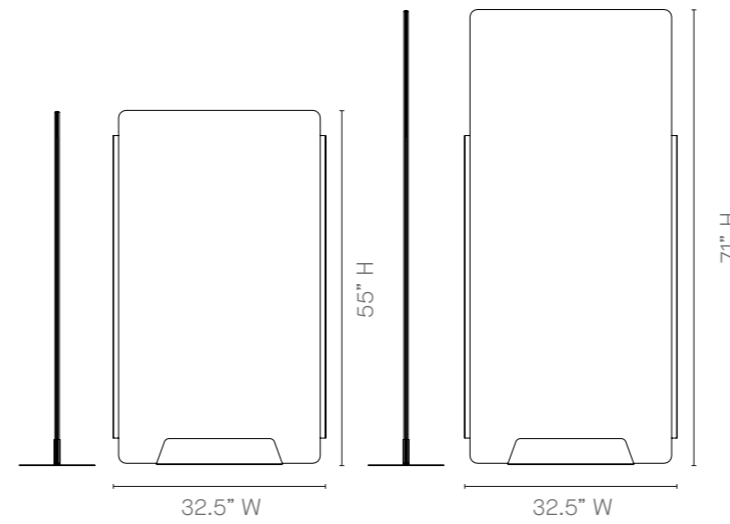

Play Screens – Product Detail

27" W Rectangular Screen

27" W Tapered Screen

32.5" W Rectangular Screen

32.5" W Tapered Screen

Configuration example

- 1. PYPFST3355L
- 2. PYPFSR3355
- 3. PYPFST3371L
- 4. PYPFSR3371
- 5. PYPFST3371R
- 6. PYPFST3355R