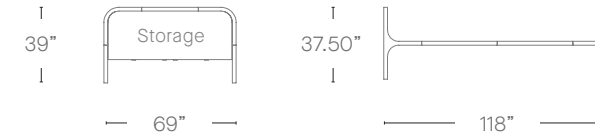

RESOURCE CORRAL AND WALL