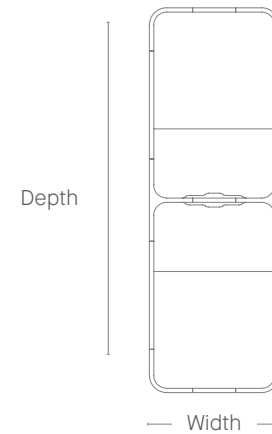

RECYCLABILITY

The range is 99% recyclable

99%

STATEMENT OF LINE

SOLO ABODE PODS

● Available
□ Not available

Solo Abode & Solo Abode+
79" Depth

	Width (inch)	
Height (inch)	59"	69"
55"	●	●
71"	●	●

DUO & QUAD ABODE PODS

● Available
□ Not available

Duo Abode Back to Back
138" Depth

	Width (inch)
Height (inch)	59"
55"	●
71"	●

Solo Abode Exec
79" Depth

	Width (inch)
Height (inch)	79"
55"	●
71"	●

Duo Abode
175" Depth

	Width (inch)
Height (inch)	59"
55"	●
71"	●

Solo Abode Lodge
118" Depth

	Width (inch)
Height (inch)	79"
55"	●
71"	●

Quad Abode
175" Depth

	Width (inch)
Height (inch)	116"
55"	●
71"	●

ENCLAVES

● Available
□ Not available

Enclave One
39" Depth

Height (inch)	Width (inch)
55"	59" ●
71"	●

ENCLAVES

● Available
□ Not available

Four Tandem
156" Depth

Height (inch)	Width (inch)
55"	116" ●
71"	●

Enclave Two
39" Depth

Height (inch)	Width (inch)
55"	116" ●
71"	●