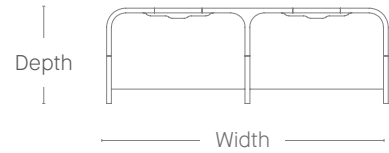

	Width (inch)
Height (inch)	59"
55"	●
71"	●

Solo Abode Lodge
118" Depth

	Width (inch)
Height (inch)	79"
55"	●
71"	●

Quad Abode
175" Depth

	Width (inch)
Height (inch)	116"
55"	●
71"	●

ENCLAVES

● Available
□ Not available

Enclave One
39" Depth

Height (inch)	Width (inch)
55"	59" ●
71"	●

ENCLAVES

● Available
□ Not available

Four Tandem
156" Depth

Height (inch)	Width (inch)
55"	116" ●
71"	●

Enclave Two
39" Depth

Height (inch)	Width (inch)
55"	116" ●
71"	●

Windmill
116" Depth

Height (inch)	Width (inch)
55"	116" ●
71"	●

Enclave Three
39" Depth

Height (inch)	Width (inch)
55"	173" ●
71"	●

Four Person Back to Back
77" Depth

Height (inch)	Width (inch)
55"	116" ●
71"	●