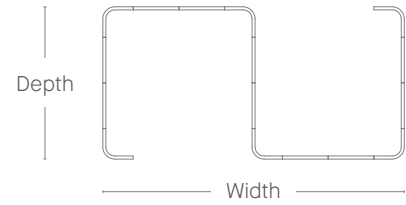

Enclave One
39" Depth

Height (inch)	Width (inch)
55"	59" ●
71"	●

ENCLAVES

● Available
□ Not available

Four Tandem
156" Depth

Height (inch)	Width (inch)
55"	116" ●
71"	●

Enclave Two
39" Depth

Height (inch)	Width (inch)
55"	116" ●
71"	●

Windmill
116" Depth

Height (inch)	Width (inch)
55"	116" ●
71"	●

Enclave Three
39" Depth

Height (inch)	Width (inch)
55"	173" ●
71"	●

Four Person Back to Back
77" Depth

Height (inch)	Width (inch)
55"	116" ●
71"	●

TEAM SPACES AND TEAM SPACES+

● Available
□ Not available

Team Spaces
98" Depth

Height (inch)	Width (inch)
55"	194" □
71"	●

Team Spaces+
118" Depth

Height (inch)	Width (inch)
55"	234" □
71"	●

RESOURCE CORRAL AND WALL

● Available
□ Not available

Resource Corral
39" Depth

Height (inch)	Width (inch)
55"	69" □
71"	●

Wall
118" Depth

Height (inch)	Width (inch)
55"	37.50" □
71"	●

STATEMENT OF LINE

PODS

SOLO ABODE