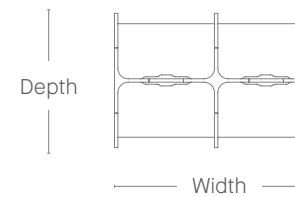

Windmill
116" Depth

Height (inch)	Width (inch)
55"	116" ●
71"	●

Enclave Three
39" Depth

Height (inch)	Width (inch)
55"	173" ●
71"	●

Four Person Back to Back
77" Depth

Height (inch)	Width (inch)
55"	116" ●
71"	●