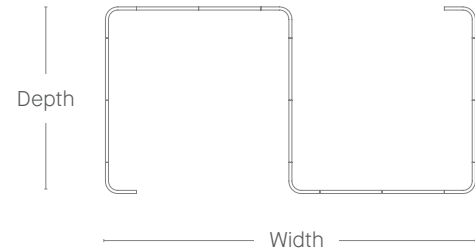

Windmill
116" Depth

Height (inch)	Width (inch)
55"	116" ●
71"	●

Enclave Three
39" Depth

Height (inch)	Width (inch)
55"	173" ●
71"	●

Four Person Back to Back
77" Depth

Height (inch)	Width (inch)
55"	116" ●
71"	●

TEAM SPACES AND TEAM SPACES+

● Available
□ Not available

Team Spaces
98" Depth

Height (inch)	Width (inch)
55"	194" □
71"	●

Team Spaces+
118" Depth

Height (inch)	Width (inch)
55"	234" □
71"	●

RESOURCE CORRAL AND WALL

● Available
□ Not available

Resource Corral
39" Depth

Height (inch)	Width (inch)
55"	69" □
71"	●

Wall
118" Depth

Height (inch)	Width (inch)
55"	37.50" □
71"	●

STATEMENT OF LINE

PODS

SOLO ABODE