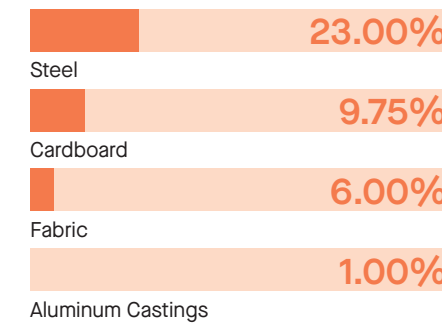

ACCESSORIES

- Monitor Arms
- PU Desk Accessories
- Desk Top Accessories
- CPU Holders
- Electrical Accessories

MATERIAL CONTENT

Components are constructed of the following

RECYCLED CONTENT

Contains up to 39.75% of Recycled Material