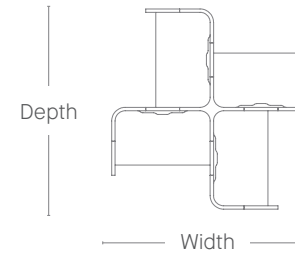

	Width (inch)
Height (inch)	59"
55"	●
71"	●

Solo Abode Lodge
118" Depth

	Width (inch)
Height (inch)	79"
55"	●
71"	●

Quad Abode
175" Depth

	Width (inch)
Height (inch)	116"
55"	●
71"	●

ENCLAVES

● Available
□ Not available

Enclave One
39" Depth

Height (inch)	Width (inch)
55"	59" ●
71"	●

ENCLAVES

● Available
□ Not available

Four Tandem
156" Depth

Height (inch)	Width (inch)
55"	116" ●
71"	●

Enclave Two
39" Depth

Height (inch)	Width (inch)
55"	116" ●
71"	●

Windmill
116" Depth

Height (inch)	Width (inch)
55"	116" ●
71"	●

Enclave Three
39" Depth

Height (inch)	Width (inch)
55"	173" ●
71"	●

Four Person Back to Back
77" Depth

Height (inch)	Width (inch)
55"	116" ●
71"	●