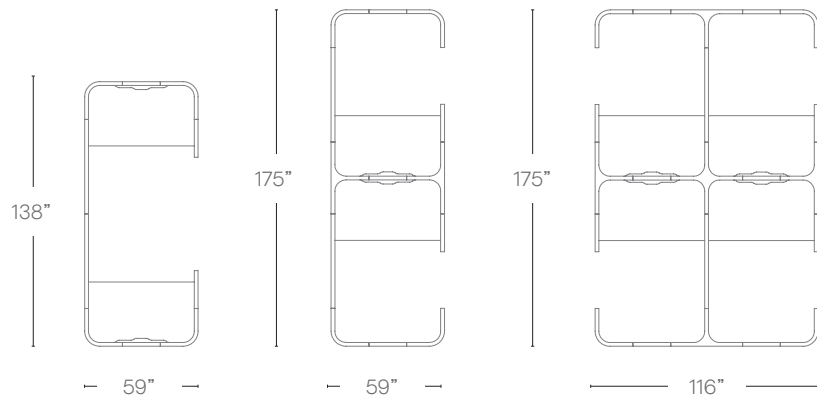

DUO & QUAD ABODE