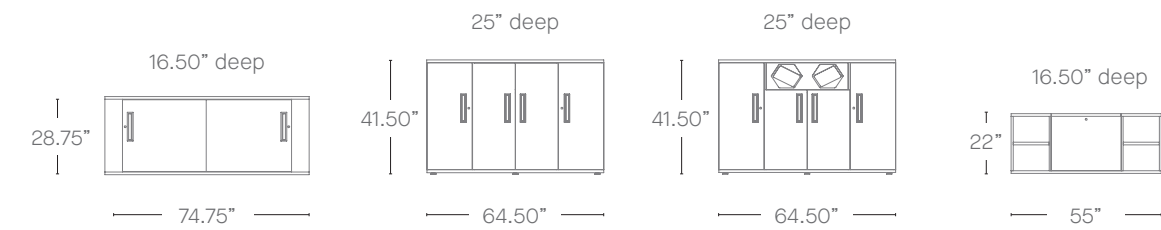

● Available
□ Not available

Resource Corral
39" Depth

Height (inch)	Width (inch)
55"	69" □
71"	●

Wall
118" Depth

Height (inch)	Width (inch)
55"	37.50" □
71"	●

STATEMENT OF LINE

PODS

SOLO ABODE

DUO & QUAD ABODE

ENCLAVES

STATEMENT OF LINE

PODS

TEAM SPACES AND TEAM SPACES+

RESOURCE CORRAL AND WALL

STORAGE

PRODUCT PRICING