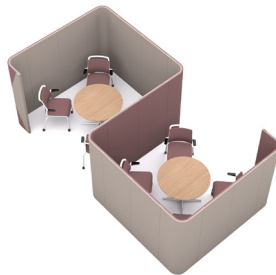

PODS – Team Spaces and Wall

Code	SPECIFICATION	PLAN VIEW	PRICE
PDTSP18 • Team Spaces	Double meeting space optimizes interior space to accommodate a variety of furniture solutions. Team Space comprises sixteen full height upholstered panels. 194" w x 98" d x 71" h		35,533