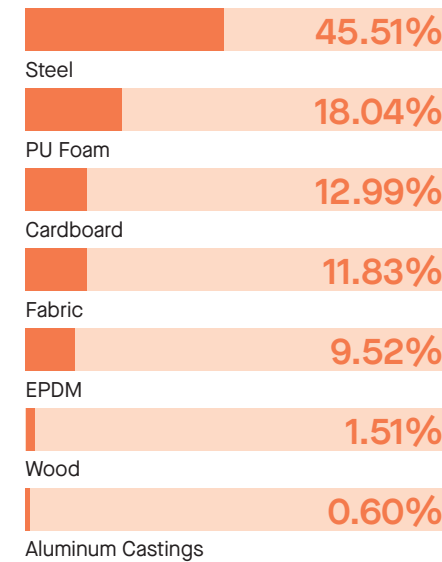

ACCESSORIES

- Monitor Arms
- PU Desk Accessories
- Desk Top Accessories
- CPU Holders
- Electrical Accessories

MATERIAL CONTENT

Components are constructed of the following

RECYCLED CONTENT

Contains up to 39.75% of Recycled Material