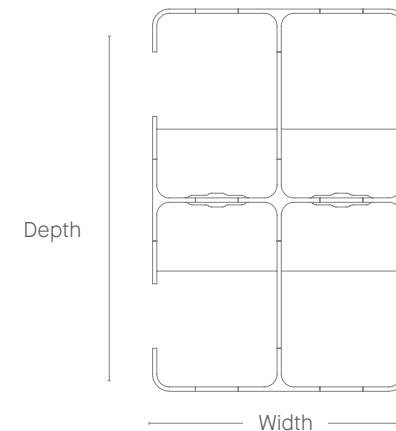

RECYCLABILITY

The range is 99% recyclable

99%

STATEMENT OF LINE

SOLO ABODE PODS

● Available
□ Not available

Solo Abode & Solo Abode+
79" Depth

	Width (inch)	
Height (inch)	59"	69"
55"	●	●
71"	●	●

DUO & QUAD ABODE PODS

● Available
□ Not available

Duo Abode Back to Back
138" Depth

	Width (inch)
Height (inch)	59"
55"	●
71"	●

Solo Abode Exec
79" Depth

	Width (inch)
Height (inch)	79"
55"	●
71"	●

Duo Abode
175" Depth

	Width (inch)
Height (inch)	59"
55"	●
71"	●

Solo Abode Lodge
118" Depth

	Width (inch)
Height (inch)	79"
55"	●
71"	●

Quad Abode
175" Depth

	Width (inch)
Height (inch)	116"
55"	●
71"	●

ENCLAVES

● Available
□ Not available

Enclave One
39" Depth

Height (inch)	Width (inch)
55"	59" ●
71"	●

ENCLAVES

● Available
□ Not available

Four Tandem
156" Depth

Height (inch)	Width (inch)
55"	116" ●
71"	●

Enclave Two
39" Depth

Height (inch)	Width (inch)
55"	116" ●
71"	●