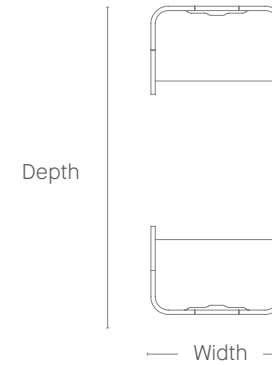

RECYCLABILITY

The range is 99% recyclable

99%

STATEMENT OF LINE

SOLO ABODE PODS

● Available
□ Not available

Solo Abode & Solo Abode+
79" Depth

	Width (inch)	
Height (inch)	59"	69"
55"	●	●
71"	●	●

DUO & QUAD ABODE PODS

● Available
□ Not available

Duo Abode Back to Back
138" Depth

	Width (inch)
Height (inch)	59"
55"	●
71"	●

Solo Abode Exec
79" Depth

	Width (inch)
Height (inch)	79"
55"	●
71"	●

Duo Abode
175" Depth

	Width (inch)
Height (inch)	59"
55"	●
71"	●

Solo Abode Lodge
118" Depth

	Width (inch)
Height (inch)	79"
55"	●
71"	●

Quad Abode
175" Depth

	Width (inch)
Height (inch)	116"
55"	●
71"	●

ENCLAVES

● Available
□ Not available