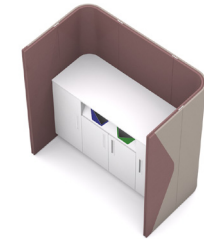

TEAM SPACES AND TEAM SPACES+

● Available
□ Not available

Team Spaces
98" Depth

Height (inch)	Width (inch)
55"	194" □
71"	●

Team Spaces+
118" Depth

Height (inch)	Width (inch)
55"	234" □
71"	●

RESOURCE CORRAL AND WALL

● Available
□ Not available

Resource Corral
39" Depth

Height (inch)	Width (inch)
55"	69" □
71"	●

Wall
118" Depth

Height (inch)	Width (inch)
55"	37.50" □
71"	●

STATEMENT OF LINE

PODS

SOLO ABODE