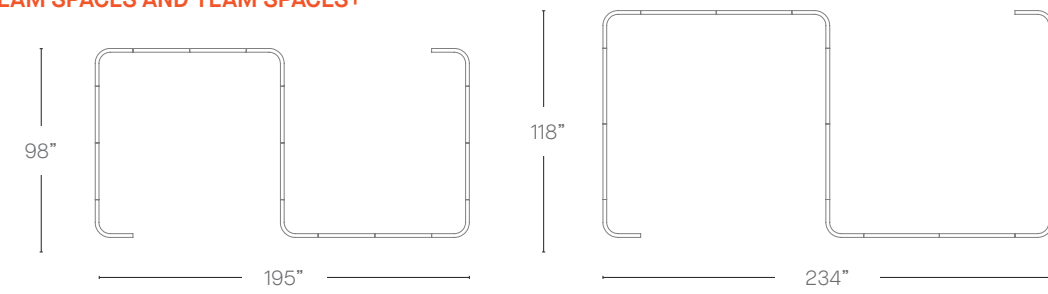

● Available
□ Not available

Resource Corral
39" Depth

Height (inch)	Width (inch)
55"	69" □
71"	●

Wall
118" Depth

Height (inch)	Width (inch)
55"	37.50" □
71"	●

STATEMENT OF LINE

PODS

SOLO ABODE

DUO & QUAD ABODE

ENCLAVES

STATEMENT OF LINE

PODS

TEAM SPACES AND TEAM SPACES+

RESOURCE CORRAL AND WALL

STORAGE

PRODUCT PRICING