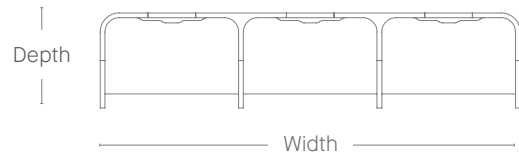

	Width (inch)
Height (inch)	59"
55"	●
71"	●

Solo Abode Lodge
118" Depth

	Width (inch)
Height (inch)	79"
55"	●
71"	●

Quad Abode
175" Depth

	Width (inch)
Height (inch)	116"
55"	●
71"	●

ENCLAVES

● Available
□ Not available

Enclave One
39" Depth

Height (inch)	Width (inch)
55"	59" ●
71"	●

ENCLAVES

● Available
□ Not available

Four Tandem
156" Depth

Height (inch)	Width (inch)
55"	116" ●
71"	●

Enclave Two
39" Depth

Height (inch)	Width (inch)
55"	116" ●
71"	●

Windmill
116" Depth

Height (inch)	Width (inch)
55"	116" ●
71"	●

Enclave Three
39" Depth

Height (inch)	Width (inch)
55"	173" ●
71"	●

Four Person Back to Back
77" Depth

Height (inch)	Width (inch)
55"	116" ●
71"	●