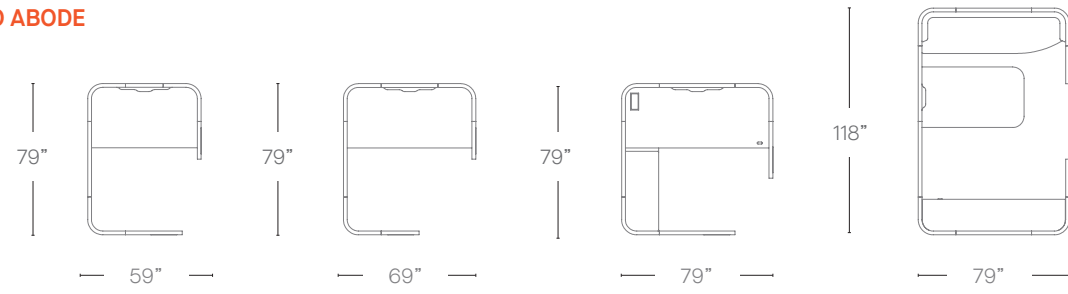

● Available
□ Not available

Resource Corral
39" Depth

Height (inch)	Width (inch)
55"	69" □
71"	●

Wall
118" Depth

Height (inch)	Width (inch)
55"	37.50" □
71"	●

STATEMENT OF LINE

PODS

SOLO ABODE