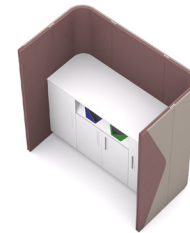

PRODUCT PRICING

PODS – Enclaves

Code	SPECIFICATION	PLAN VIEW	PRICE
PDEN4W14 • Enclave Windmill	Four-person Enclave Windmill cluster adjoined by shared panels, comprising thirteen mid height upholstered panels. Accompanying desk surfaces below. 116" w x 116" d x 55" h		23,750
PDEN4W18 • Enclave Windmill	Four-person Enclave Windmill cluster adjoined by shared panels, comprising thirteen full height upholstered panels. Accompanying desk surfaces below. 116" w x 116" d x 71" h		27,863
PDSAT4 • Four Solo worksurfaces 55" x 31.5"	Solo worksurface incorporates a scallop to allow for a monitor arm and desk top power.	 x4	5,185
PDSAAET4 • Four Solo Abode+ electric height adjustable worksurfaces 55" x 31.5"	Solo Abode worksurface incorporates a scallop to allow for a monitor arm and desk top power. Comes complete with cable tray and riser.	 x4	7,238

PRODUCT PRICING

PODS – Resource Corral

Code	SPECIFICATION	PLAN VIEW	PRICE
PDRC18 • Resource Corral	Corral for hiding away utility or electrical items such as printers, coat racks etc. Comprises five full height upholstered panels. Optional storage options available below. 69" w x 39" d x 71" h		10,399
TFL			
PDRCDR • Resource Corral Storage	Storage unit comprises four cupboards with height adjustable shelves and lockable doors. 64.50" w x 25" d x 41.5" h		2,088
PDRCRS • Resource Corral Recycling Storage	Storage unit comprises two lockable cupboards and two recycle compartments with integrated bins. Recycling consists of 1 x paper and 1 x plastic labelled compartments. 64.50" w x 25" d x 41.5" h		3,557