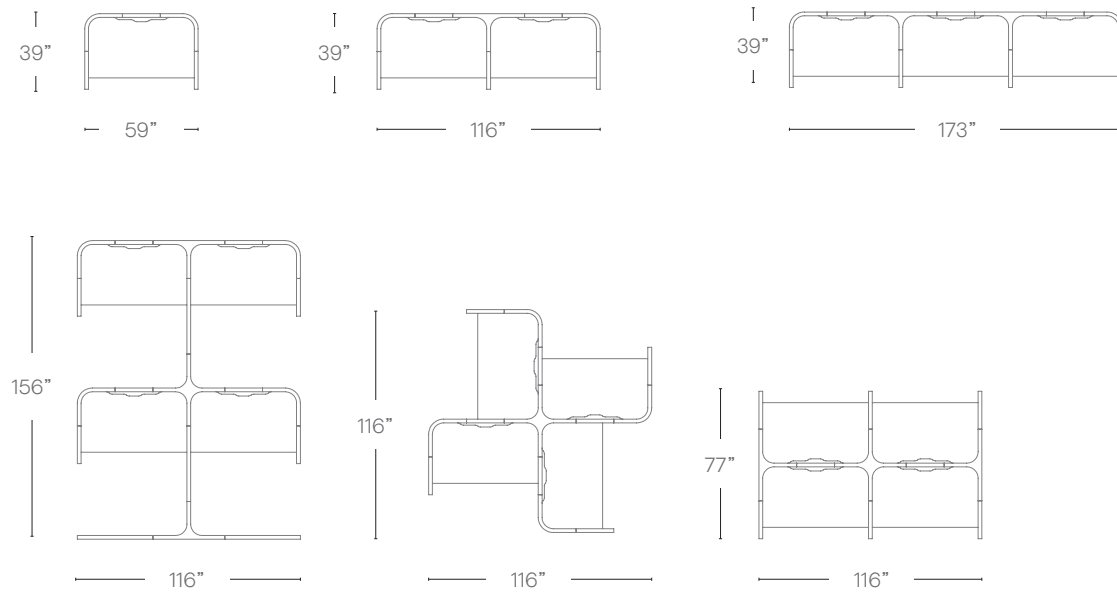

STATEMENT OF LINE

PODS

SOLO ABODE

DUO & QUAD ABODE

ENCLAVES

STATEMENT OF LINE

PODS

TEAM SPACES AND TEAM SPACES+

RESOURCE CORRAL AND WALL

STORAGE