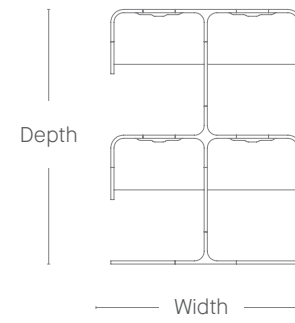

	Width (inch)
Height (inch)	59"
55"	●
71"	●

Solo Abode Lodge
118" Depth

	Width (inch)
Height (inch)	79"
55"	●
71"	●

Quad Abode
175" Depth

	Width (inch)
Height (inch)	116"
55"	●
71"	●

ENCLAVES

● Available
□ Not available

Enclave One
39" Depth

Height (inch)	Width (inch)
55"	59" ●
71"	●

ENCLAVES

● Available
□ Not available

Four Tandem
156" Depth

Height (inch)	Width (inch)
55"	116" ●
71"	●

Enclave Two
39" Depth

Height (inch)	Width (inch)
55"	116" ●
71"	●

Windmill
116" Depth

Height (inch)	Width (inch)
55"	116" ●
71"	●

Enclave Three
39" Depth

Height (inch)	Width (inch)
55"	173" ●
71"	●

Four Person Back to Back
77" Depth

Height (inch)	Width (inch)
55"	116" ●
71"	●