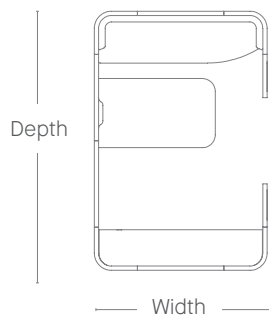

RECYCLABILITY

The range is 99% recyclable

99%

STATEMENT OF LINE

SOLO ABODE PODS

● Available
□ Not available

Solo Abode & Solo Abode+
79" Depth

	Width (inch)	
Height (inch)	59"	69"
55"	●	●
71"	●	●

DUO & QUAD ABODE PODS

● Available
□ Not available

Duo Abode Back to Back
138" Depth

	Width (inch)
Height (inch)	59"
55"	●
71"	●

Solo Abode Exec
79" Depth

	Width (inch)
Height (inch)	79"
55"	●
71"	●

Duo Abode
175" Depth

	Width (inch)
Height (inch)	59"
55"	●
71"	●

Solo Abode Lodge
118" Depth

	Width (inch)
Height (inch)	79"
55"	●
71"	●

Quad Abode
175" Depth

	Width (inch)
Height (inch)	116"
55"	●
71"	●

ENCLAVES

● Available
□ Not available

Enclave One
39" Depth

Height (inch)	Width (inch)
55"	59" ●
71"	●

ENCLAVES

● Available
□ Not available

Four Tandem
156" Depth

Height (inch)	Width (inch)
55"	116" ●
71"	●

Enclave Two
39" Depth

Height (inch)	Width (inch)
55"	116" ●
71"	●