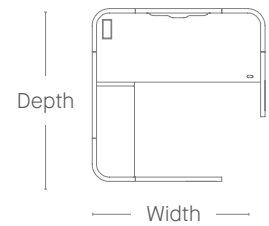

RECYCLABILITY

The range is 99% recyclable

99%

STATEMENT OF LINE

SOLO ABODE PODS

● Available
□ Not available

Solo Abode & Solo Abode+
79" Depth

	Width (inch)	
Height (inch)	59"	69"
55"	●	●
71"	●	●

DUO & QUAD ABODE PODS

● Available
□ Not available

Duo Abode Back to Back
138" Depth

	Width (inch)
Height (inch)	59"
55"	●
71"	●

Solo Abode Exec
79" Depth

	Width (inch)
Height (inch)	79"
55"	●
71"	●

Duo Abode
175" Depth

	Width (inch)
Height (inch)	59"
55"	●
71"	●

Solo Abode Lodge
118" Depth

	Width (inch)
Height (inch)	79"
55"	●
71"	●

Quad Abode
175" Depth

	Width (inch)
Height (inch)	116"
55"	●
71"	●

ENCLAVES

● Available
□ Not available

Enclave One
39" Depth

Height (inch)	Width (inch)
55"	59" ●
71"	●

ENCLAVES

● Available
□ Not available

Four Tandem
156" Depth

Height (inch)	Width (inch)
55"	116" ●
71"	●

Enclave Two
39" Depth

Height (inch)	Width (inch)
55"	116" ●
71"	●