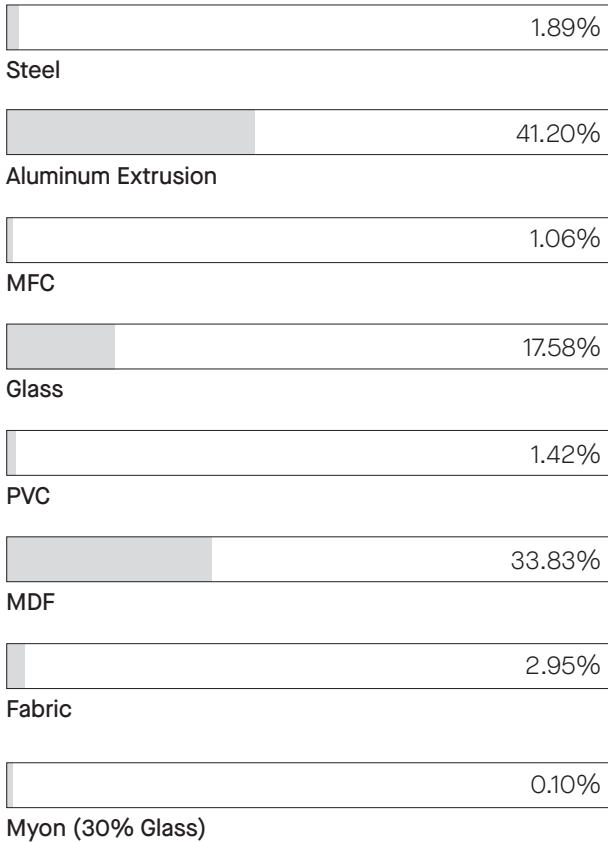

ENVIRONMENTAL PERFORMANCE

Material Content

Components are constructed of the following