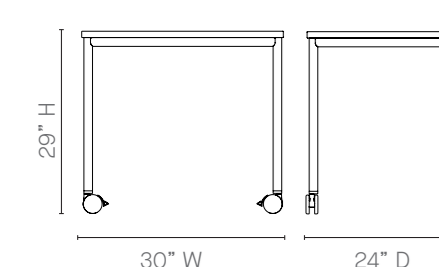

PLAY TABLES

Open up a wide range of new working possibilities full of adaptability and flexibility for collaborative thinking or individual work. Bring the tables together, station them next to Play Storage, pull them up to your desk, or work on them individually. Play tables have been created with flexibility in mind.

Standard Features

- Rigid Steel Frame
- KD Assembly
- 1" TFL Tops
- Fully Lockable Casters (Mobile Tables)
- Leveling Glides (Static Tables)

Specifiable Features

- Educational Tables
- Slim Tables
- Work Tables
- Collaboration Tables
- Round Work tables
- High Slim tables
- High Slim Static Tables
- High Work Tables
- High Work Static Tables

Optional Features

- Integrated Table Mounted Power

Play Tables – Product Detail

Dimensions
29" high

Play Tables – Product Detail

Dimensions
24" Depth

Play Tables – Product Detail

Dimensions
48" Depth

Play Tables – Product Detail

Table Options
48" wide Mobile High Slim Table
62" wide Mobile High Slim Table
72" wide Mobile High Slim Table

Dimensions
24" Depth

Play Tables – Product Detail

Table Options
48" wide Mobile High Work Table
62" wide Mobile High Work Table
72" wide Mobile High Work Table

Dimensions
30" Depth

Table Top Finishes

Frame Finishes