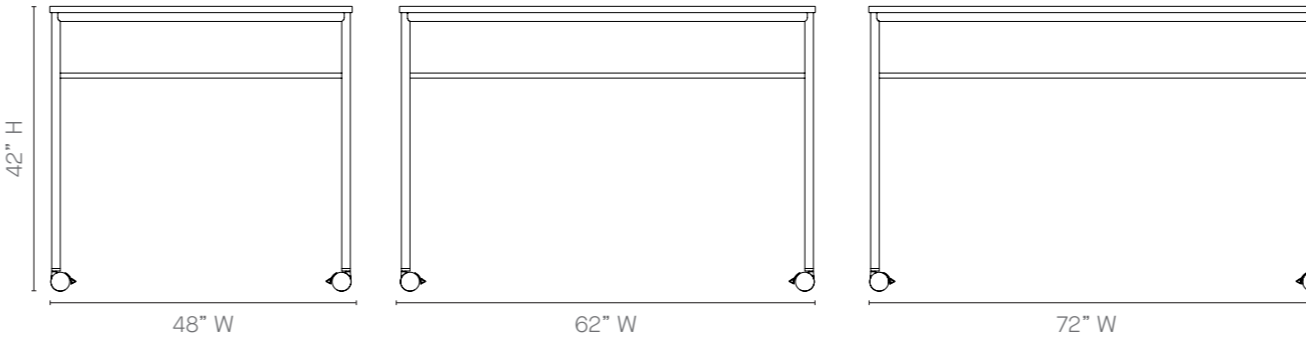

Play Tables – Product Detail

Table Options
48" wide Mobile High Slim Table
62" wide Mobile High Slim Table
72" wide Mobile High Slim Table

Dimensions
24" Depth