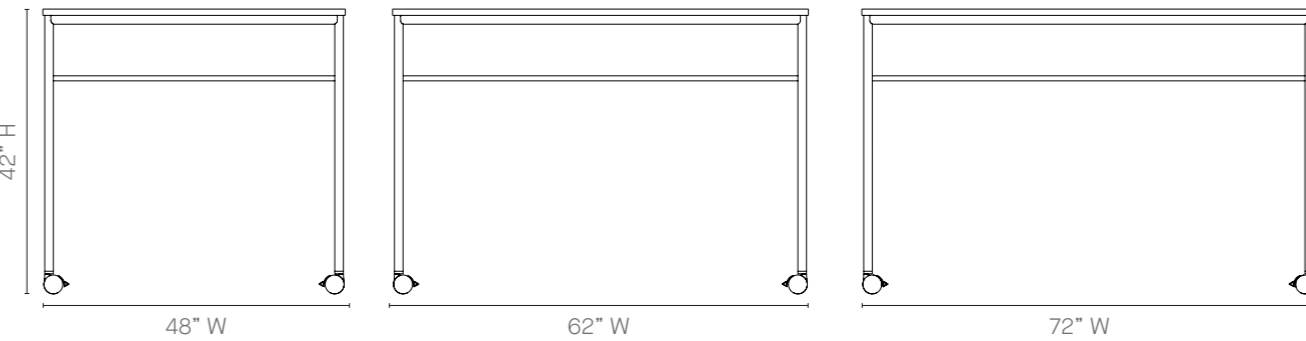

Play Tables – Product Detail

Table Options
48" wide Mobile High Work Table
62" wide Mobile High Work Table
72" wide Mobile High Work Table

Dimensions
30" Depth