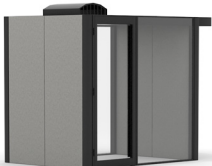

CELLV2-PRT