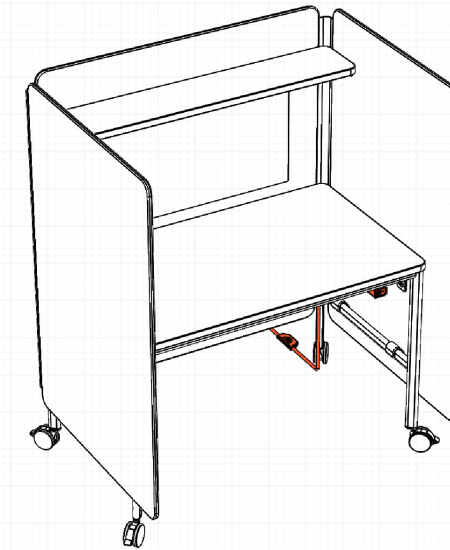

WIRING DIAGRAM

Play Pod Power Option B

Under Surface Power Unit

Under Surface Power Supply
(1 Power, 1 USB C, 60 watt,
1 USB A, 12 watt)

	Code	Description	QTY
1	PYP180WINF	180" Corded Infeed with Overload Switch 3 Prong Plug	1
2	PYPUPB1P	Under Surface Power Kit (1 USB C, 60 watt, 1 USB A, 12 watt)	1