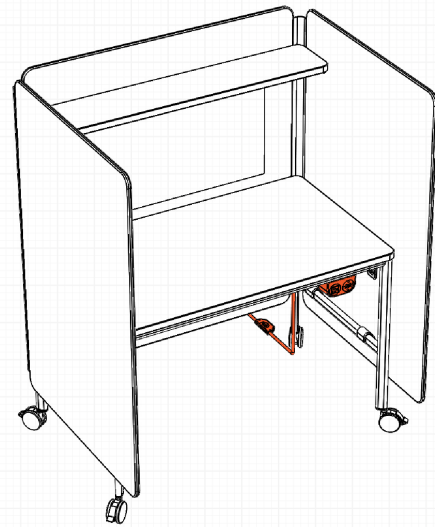

All prices listed in US \$  
Ships Semi-KD = Knock Down (Needs some assembly)

Finishes:

Power Unit	Black   White
------------	---------------

WIRING DIAGRAM

Play Pod Power Option A

Under Surface Power Unit