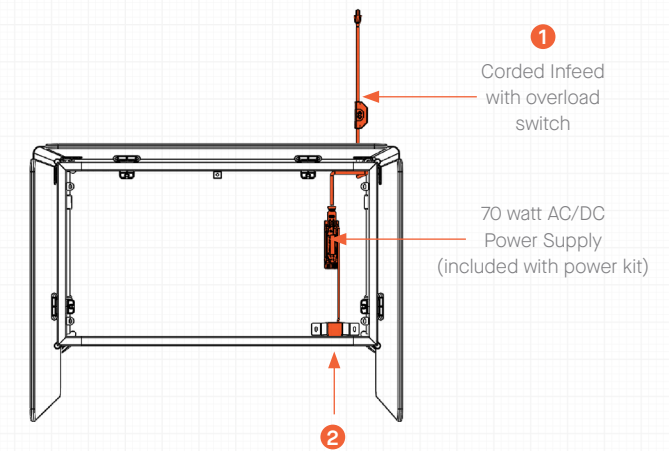

WIRING DIAGRAM

Play Pod Power Option B

Under Surface Power Unit

Under Surface Power Supply
(1 Power, 1 USB C, 60 watt,
1 USB A, 12 watt)

	Code	Description	QTY
1	PYP180WINF	180" Corded Infeed with Overload Switch 3 Prong Plug	1
2	PYPUPB1P	Under Surface Power Kit (1 USB C, 60 watt, 1 USB A, 12 watt)	1