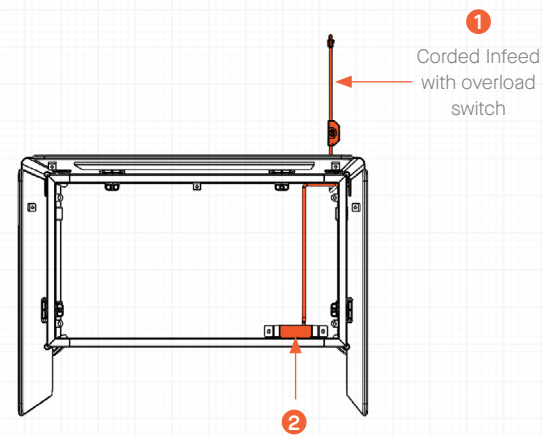

All prices listed in US \$  
Ships Semi-KD = Knock Down (Needs some assembly)

Finishes:

Power Unit	Black   White
------------	---------------

WIRING DIAGRAM

Play Pod Power Option A

Under Surface Power Unit

Under Surface Power Supply  
(1 Power, 1 USB A+C, 25 watt)

	Code	Description	QTY
1	PYP180WINF	180" Corded Infeed with Overload Switch 3 Prong Plug	1
2	PYPUPA1P	Under Surface Power Kit (1 Power, 1 USB A+C, 25 watt)	1