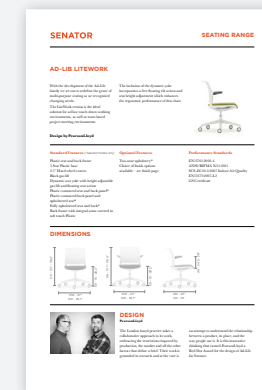

WANT TO KNOW MORE?

Our literature is available to download from our resource section on our website. For training notes, you can contact usmarketing@thesenatorgroup.com or call +1 (419) 887 5806

A full range overview and the following resources are available on each product page of our website.

For quick inspiration and all the latest news, follow us on social @senator_social.

Specification Sheet