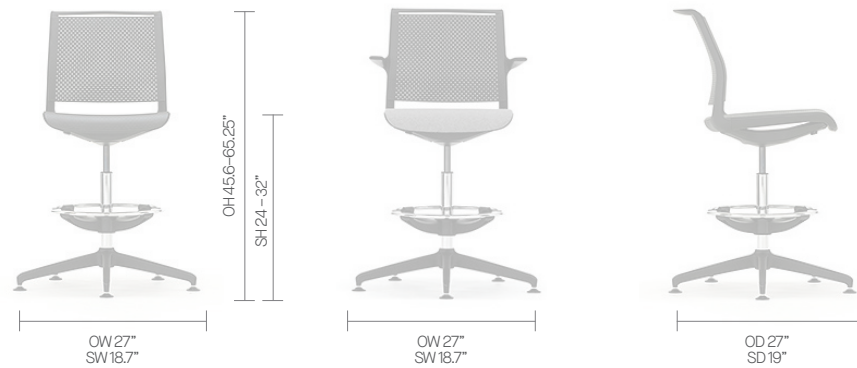

Symbols

Environmental Data

Images (High Res)

AD-LIB

DIMENSIONS

OH-Overall Height OD-Overall Depth OW-Overall Width AH-Arm Height BH-Back Height SH-Seat Height SW-Seat Width SD-Seat Depth

LITEWORK

STOOL