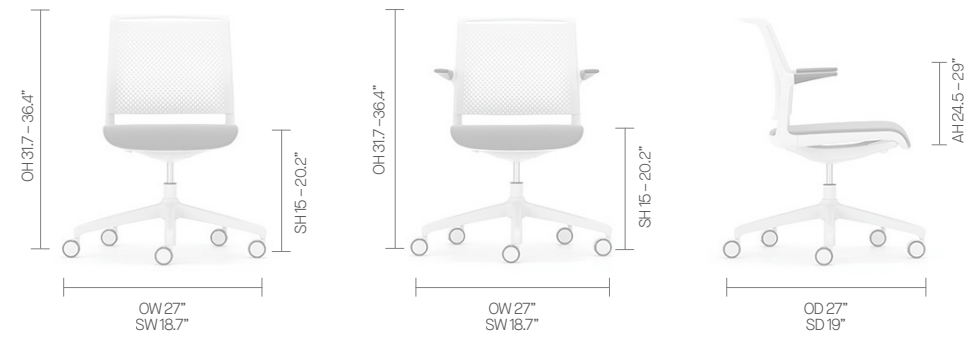

Symbols

Environmental Data

Images (High Res)

AD-LIB

DIMENSIONS

OH-Overall Height OD-Overall Depth OW-Overall Width AH-Arm Height BH-Back Height SH-Seat Height SW-Seat Width SD-Seat Depth

LITEWORK

STOOL