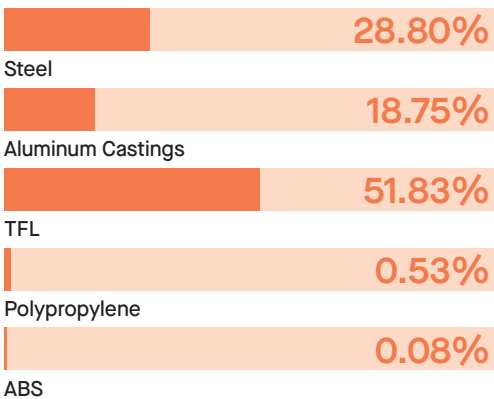

STANDARD FEATURES (*Selected models only)

- 4-star base tables utilize an aluminum base and top casting with a steel riser
- Shrouded 4-star base tables utilize a steel framework covered in a technical knitted fabric
- Single "I" Leg tables utilize an aluminum ski and top castings with steel risers and twin steel beams
- Shrouded "V" leg tables utilize an aluminum ski and top casting with steel risers covered in a technical knitted fabric
- Leveling adjusters
- 1" TFL (Edge 69) tops

OPTIONAL FEATURES

- Range of top shapes including: soft square, circular, rectangular, soft rectangular, "V" and "U" shaped meeting tables
- Optional in table power module
- Vertical cable riser

PERFORMANCE STANDARDS

Designed to conform to and where applicable is tested to the following standards:

- BIFMA X5.5 × 2014
- SCS-EC10.3-2014 v. 3.0 Indoor Advantage Gold**

MATERIAL CONTENT

Components are constructed of the following