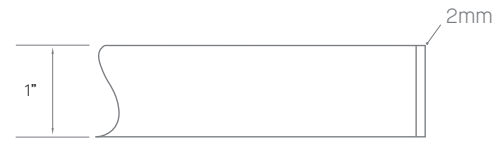

White

Light Gray

Denim

Clay

CONTRASTING EDGE BANDS

Ply Effect Edging

Silver Ply Effect Edging

All TFLs are available with matching edge tape as standard. Contrasting edge tape can be specified.