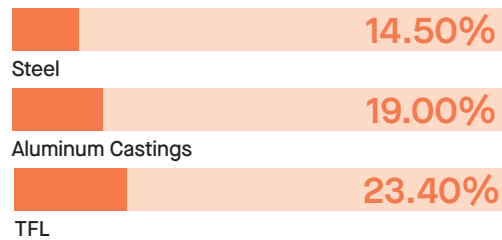

RECYCLED CONTENT

Contains up to 56.90% of Recycled Material

RECYCLABILITY

The range is 99% recyclable

99%

SENATOR 3 R'S

Senator is committed to continually improving the sustainability of all environmental aspects within our business.