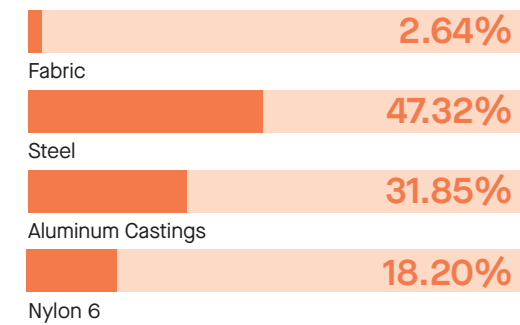

MATERIAL CONTENT

Components are constructed of the following

RECYCLED CONTENT

Contains up to 57.00% of Recycled Material

RECYCLABILITY

The range is 99% recyclable

99%

Environmental information for this range has been based on ADLED1. For more detail please refer to individual EPA sheets.