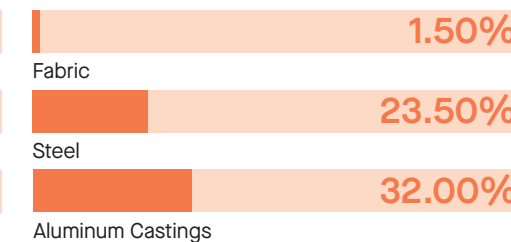

MATERIAL CONTENT

Components are constructed of the following

RECYCLED CONTENT

Contains up to 57.00% of Recycled Material

RECYCLABILITY

The range is 99% recyclable

99%

Environmental information for this range has been based on ADLED1. For more detail please refer to individual EPA sheets.