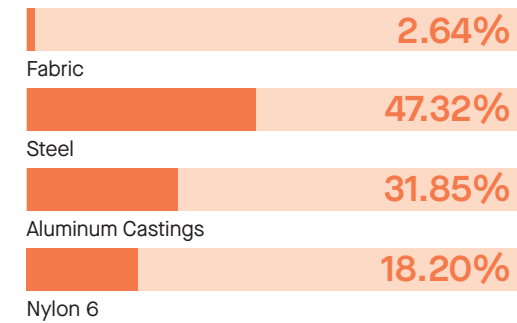

AD-LIB

Ad-Lib Motion

Ad-Lib Four Leg

MATERIAL CONTENT

Components are constructed of the following

RECYCLED CONTENT

Contains up to 57.00% of Recycled Material

RECYCLABILITY