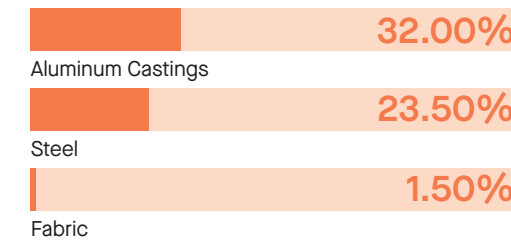

AD-LIB

Ad-Lib Motion

Ad-Lib Four Leg

MATERIAL CONTENT

Components are constructed of the following

RECYCLED CONTENT

Contains up to 57.00% of Recycled Material

RECYCLABILITY