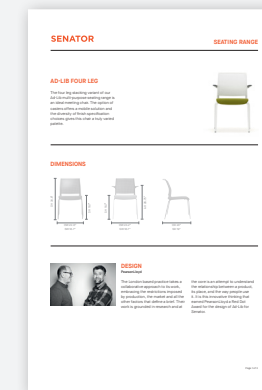

WANT TO KNOW MORE?

Our literature is available to download from our resource section on our website. For training notes, you can contact usmarketing@thesenatorgroup.com or call +1 (419) 887 5806

A full range overview and the following resources are available on each product page of our website.

For quick inspiration and all the latest news, follow us on social @senator_social.

Specification Sheet