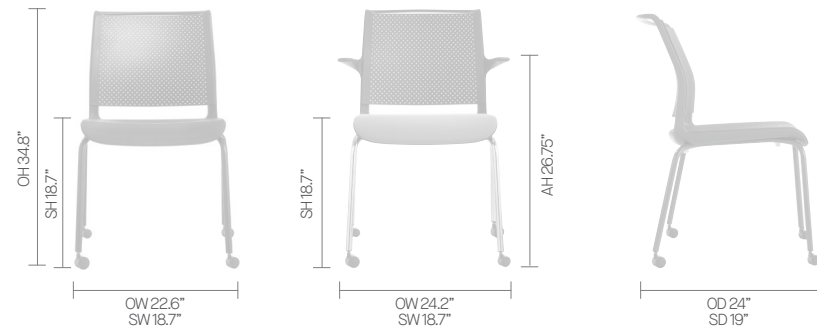

Symbols

Environmental Data

Images (High Res)

AD-LIB

DIMENSIONS

OH-Overall Height OD-Overall Depth OW-Overall Width AH-Arm Height BH-Back Height SH-Seat Height SW-Seat Width SD-Seat Depth

MOTION

FOUR LEG