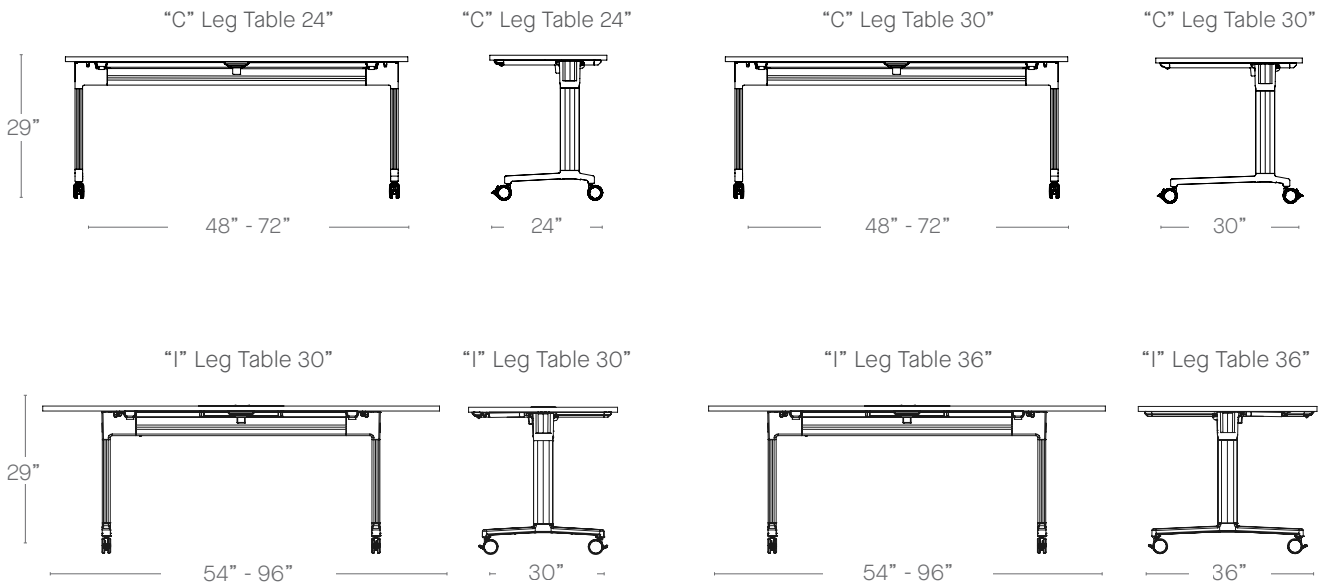

STANDARD FEATURES (*Selected models only)

- Rigid cast aluminum frame
- Full integrated cable management
- Fully lockable brake casters
- Nesting capabilities
- Gas assisted lift operation
- Single handle to unlock
- Integrated flexible swipe-in cable risers 1" TFL tops

SPECIFIABLE FEATURES

- Quadrants
- Modesty panels
- Aluminum cable riser

OPTIONAL EXTRAS

- Below desk power complete with flip unit
- In-surface power unit
- Flip in-surface power unit

PERFORMANCE STANDARDS

- BIFMA X5.5 x 2014
- SCS-EC10.3-2014 v. 3.0 Indoor Advantage Gold

DIMENSIONS