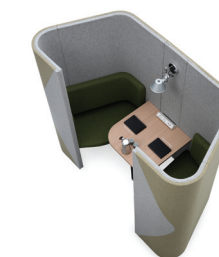

Haven Pods - Full Height

Design – Allermuir

Advances in technology, changing work patterns and the trend towards open plan workspaces have resulted in an evolution of the modern workplace. Pods create both focused environments within open plan offices and provide ideal spaces for ad hoc meetings and sharing ideas.

The products across the range offer different acoustic and privacy benefits. Their innovative geometric shape maximizes space efficiency while reducing surrounding noise.

standard & optional features

- Standard feature
- Not available

	HAPDS18L HAPDS18R Solo (Left or Right) 55.25" x 67"	HAPDSP18L HAPDSP18R Solo Plus (Left or Right) 65" x 67"	HAPDD18 Duo 39.5" x 83.5"	HAPDQ18 Quad 78.75" x 78.75"
Weight	538lbs	□	703lbs	□
Internal steel frame with multi layered foam construction	●	●	●	●
Vertical panels upholstered in Camira Blazer fabric (two-tone is standard)	●	●	●	●
Quick release panel connector system	●	●	●	●
Leveling adjusters	●	●	●	●
1" TFL work surface, Edge TE	●	●	●	●
Integral under work surface vertical cable management	●	●	●	●

Optional features:

Dart accent color (otherwise dart will match interior fabric)	+ $50	+ $50	+ $50	+ $50
Two-tone upholstery on integrated seat units use the price for the highest grade of the fabric selected)	□	□	+ $100	+ $100

ACCESSORIES

NOD3 Integral work surface power includes 1 Power, 2 USB, grommet mount with a 72" cord (Colors - Silver, Black, or White)	$602	$602	□	□	

HAPCH Coat Hanger					$116	

HAPNP Name Plate (Available in Black or White)					$110	

HAPWBA2 A2 Magnetic Dry Wipe Board with Hanger, 24" x 18" (Hanger available in Black or White)					$232	

HAPWBA3 A3 Magnetic Dry Wipe Board with Hanger, 18" x 13" (Hanger available in Black or White)					$219	

* Click here to see available Finishes.

* Click here to see available Fabrics.