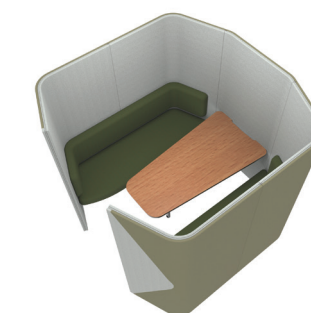

Haven Pods - Full Height

Design – Allermuir

Advances in technology, changing work patterns and the trend towards open plan workspaces have resulted in an evolution of the modern workplace. Pods create both focused environments within open plan offices and provide ideal spaces for ad hoc meetings and sharing ideas.

The products across the range offer different acoustic and privacy benefits. Their innovative geometric shape maximizes space efficiency while reducing surrounding noise.

standard & optional features

- Standard feature
- Not available

	HAPDS18L HAPDS18R Solo (Left or Right) 55.25" x 67"	HAPDSP18L HAPDSP18R Solo Plus (Left or Right) 65" x 67"	HAPDD18 Duo 39.5" x 83.5"	HAPDQ18 Quad 78.75" x 78.75"
Weight	538lbs	□	703lbs	□
Internal steel frame with multi layered foam construction	●	●	●	●
Vertical panels upholstered in Camira Blazer fabric (two-tone is standard)	●	●	●	●
Quick release panel connector system	●	●	●	●
Leveling adjusters	●	●	●	●
1" TFL work surface, Edge TE	●	●	●	●
Integral under work surface vertical cable management	●	●	●	●

Optional features:

Dart accent color (otherwise dart will match interior fabric)	+ $50	+ $50	+ $50	+ $50
Two-tone upholstery on integrated seat units use the price for the highest grade of the fabric selected)	□	□	+ $100	+ $100

ACCESSORIES

NOD3 Integral work surface power includes 1 Power, 2 USB, grommet mount with a 72" cord (Colors - Silver, Black, or White)	$602	$602	□	□	

HAPCH Coat Hanger					$116	

HAPNP Name Plate (Available in Black or White)					$110	

HAPWBA2 A2 Magnetic Dry Wipe Board with Hanger, 24" x 18" (Hanger available in Black or White)					$232	

HAPWBA3 A3 Magnetic Dry Wipe Board with Hanger, 18" x 13" (Hanger available in Black or White)					$219	

* Click here to see available Finishes.

* Click here to see available Fabrics.