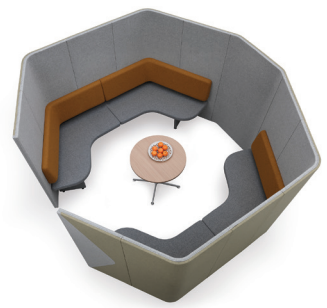

ACCESSORIES

HAPCH Coat Hanger	$116	
HAPNP Name Plate (Available in Black or White)	$110	
HAPWBA2 A2 Magnetic Dry Wipe Board with Hanger, 24" x 18" (Hanger available in Black or White)	$232	
HAPWBA3 A3 Magnetic Dry Wipe Board with Hanger, 18" x 13" (Hanger available in Black or White)	$219	

* Click here to see available Finishes.

* Click here to see available Fabrics.

Ships Semi-KD = Knock Down (Needs some assembly)

Code	SPECIFICATION	PLAN VIEW	PRICE
HAPDTR18 • Team Resource • 98.5" x 98.5" • 71" h	Team workspace, comprising seven upholstered panels.		15,168
HAPDTW18 • Team Work • 118.25" x 118.25" • 71" h	Team workspace, comprising seven upholstered panels and one upholstered screen mount panel.		19,419
HAPDTM18 • Team Meeting • 126" x 126" • 71" h	Team meeting space, comprising eleven upholstered panels and one upholstered screen mount panel Panel is suitable for a 42" TV. (see below for seating elements)		23,570