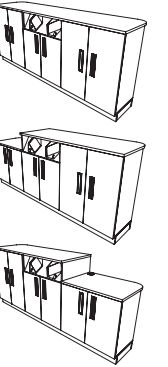

AL48RD
Ad-Lib Round Meeting Table

Weights	□
1" TFL top, Edge TE	●
Black EPPC leg column	●
Black EPPC leg base	●
Leveling feet	●

HAPD7RSC/1 Team resource recycling storage unit	HAPDTRSC/2L Team resource recycling storage unit split height	HAPDTRSC/2R Team resource recycling storage unit split height
---	---	---

Weights	□	□	□
1" TFL top panel	●	●	●
TFL carcass	●	●	●
Integrated shelves	●	●	●
Recycle compartment with integrated bins	●	●	●
Integral locking	●	●	●

* [Click here to see available Finishes.](#)

* [Click here to see available Fabrics.](#)

Ships Semi-KD = Knock Down (Needs some assembly)

	TFL Standard	TFL Premium Colors
ALP48RD • Ad-Lib round meeting table (Team Work Pod only) • 29"h x 48" Dia.	2,458	2,532

STORAGE

	TFL Standard	TFL Premium Colors
HAPDTRSC/1 • Team resource Recycling storage unit • 94.5" x 25.25" x 42.25" high	4,641	4,781
HAPDTRSC/2L • Team resource Recycling storage unit split height • 94.5" x 25.25" x 42.25" / 34.25" high	4,641	4,781
HAPDTRSC/2R • Team resource Recycling storage unit split height • 94.5" x 25.25" x 42.25" / 34.25" high	4,641	4,781