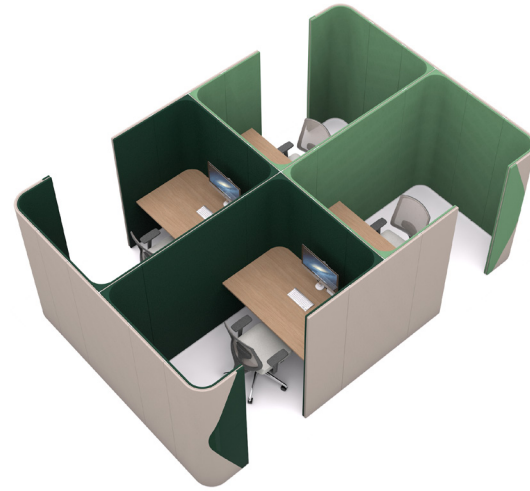

Haven Pods - Quad Abode

Design – Allermuir

Within open plan office environments it is more common today for employees to share resources such as printers and scanners. Aside from the general ambient noise of an office it is generally accepted that it is these kind of devices whirring into life that provide much of the acoustic and visual distraction of colleagues utilizing them.