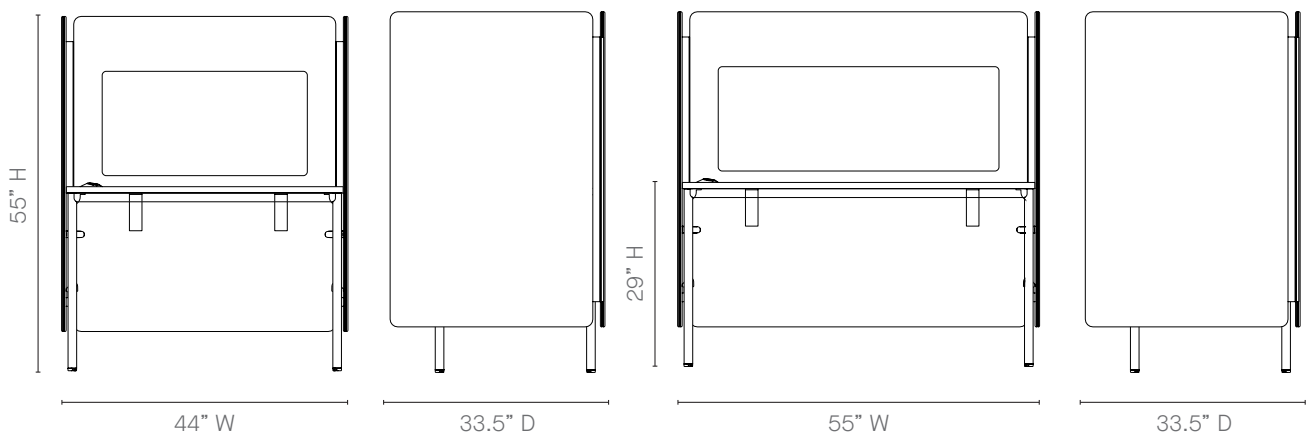

- 44" or 55" Wide
- Mobile or Static

Optional Features

- Integrated Desk Mounted Power Shelf

Play Pod – Product Detail

Mobile Play Pod

Pod Options

44" wide Mobile pod with pinnable back panel

55" wide Mobile pod with pinnable back panel

* Desk Depth is 25.5"

Dimensions

Pod Shelf

Shelf Option

The Pod Shelf can be added to any of the Play Pods to add an extra storage solution.

Play Pod – Product Detail

Static Play Pod

Pod Options

44" wide Static pod with pinnable back panel

55" wide Static pod with pinnable back panel

* Desk Depth is 25.5"

Dimensions

Pod Shelf

Shelf Option

The Pod Shelf can be added to any of the Play Pods to add an extra storage solution.