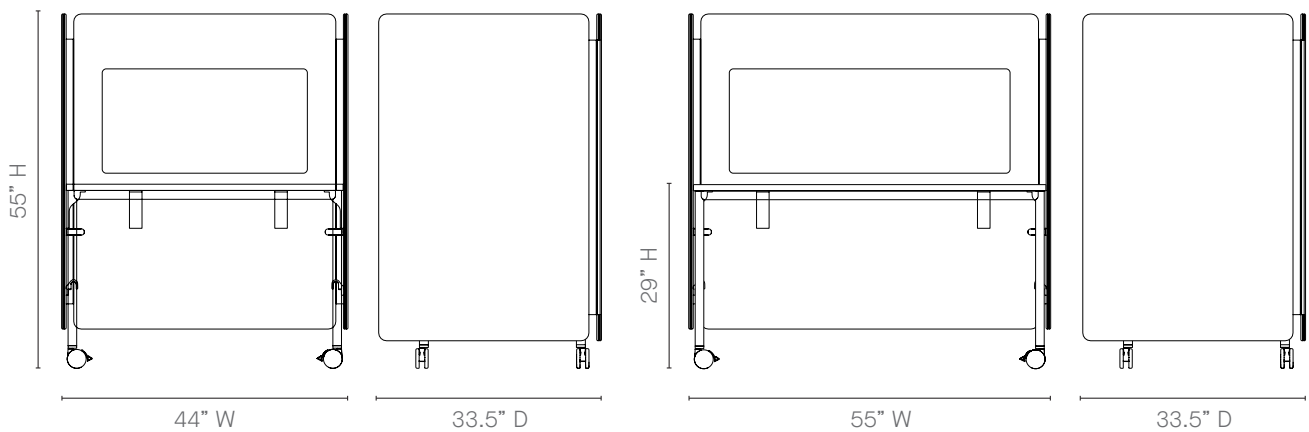

- 44" or 55" Wide
- Mobile or Static

Optional Features

- Integrated Desk Mounted Power Shelf

Play Pod – Product Detail

Mobile Play Pod

Pod Options

44" wide Mobile pod with pinnable back panel

55" wide Mobile pod with pinnable back panel

* Desk Depth is 25.5"

Dimensions

Pod Shelf

Shelf Option

The Pod Shelf can be added to any of the Play Pods to add an extra storage solution.

Play Pod – Product Detail

Static Play Pod

Pod Options

44" wide Static pod with pinnable back panel

55" wide Static pod with pinnable back panel

* Desk Depth is 25.5"

Dimensions

Pod Shelf

Shelf Option

The Pod Shelf can be added to any of the Play Pods to add an extra storage solution.