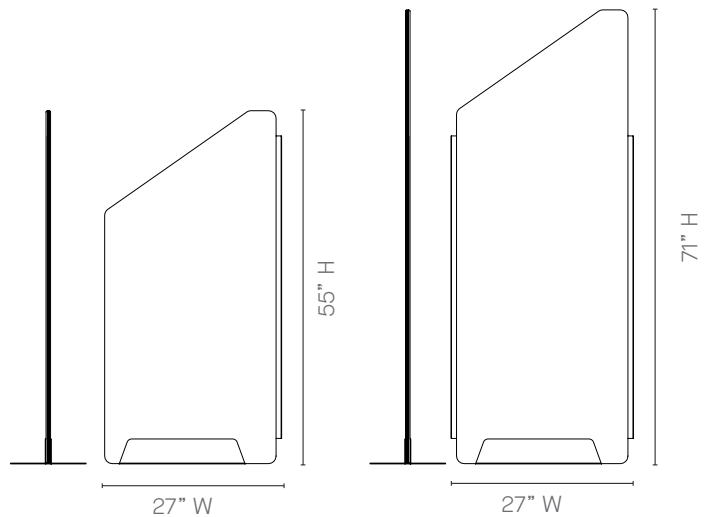

Play Screens – Product Detail

27" W Rectangular Screen

- Screen Options
- 55" High Rectangular Screen
- 71" High Rectangular Screen

27" W Tapered Screen

- Screen Options
- 55" High Tapered Screen
- 71" High Tapered Screen

32.5" W Rectangular Screen

- Screen Options
- 55" High Rectangular Screen
 - 71" High Rectangular Screen

32.5" W Tapered Screen

- Screen Options
- 55" High Tapered Screen
 - 71" High Tapered Screen

Configuration example