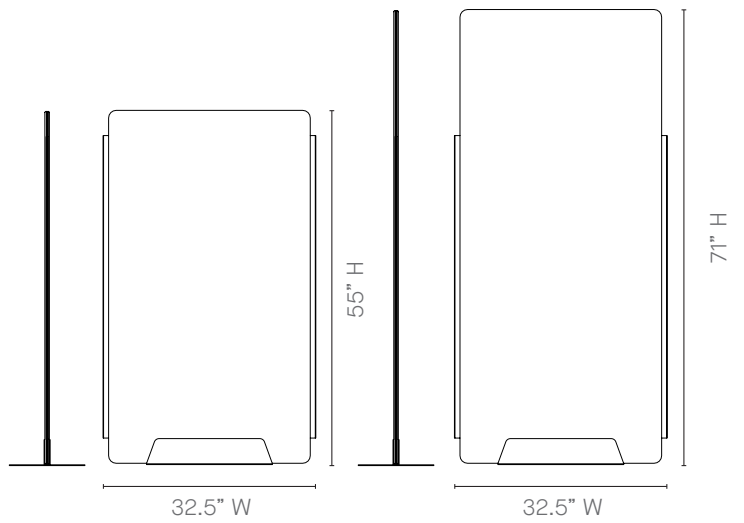

Play Screens – Product Detail

27" W Rectangular Screen

- Screen Options
- 55" High Rectangular Screen
- 71" High Rectangular Screen

27" W Tapered Screen

- Screen Options
- 55" High Tapered Screen
- 71" High Tapered Screen

32.5" W Rectangular Screen

- Screen Options
- 55" High Rectangular Screen
 - 71" High Rectangular Screen

32.5" W Tapered Screen

- Screen Options
- 55" High Tapered Screen
 - 71" High Tapered Screen

Configuration example

Play Height Adjustable Media Table – Product Detail

Media table

Electric height adjustable table frame in black. Offering a height range of 29" to 48." Complete with integrated media mounting display panel.