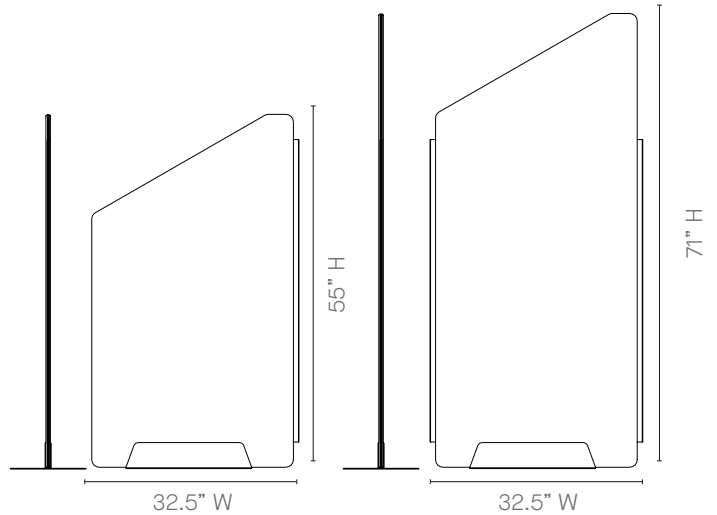

Play Screens – Product Detail

27" W Rectangular Screen

- Screen Options
- 55" High Rectangular Screen
- 71" High Rectangular Screen

27" W Tapered Screen

- Screen Options
- 55" High Tapered Screen
- 71" High Tapered Screen

32.5" W Rectangular Screen

- Screen Options
- 55" High Rectangular Screen
 - 71" High Rectangular Screen

32.5" W Tapered Screen

- Screen Options
- 55" High Tapered Screen
 - 71" High Tapered Screen

Configuration example