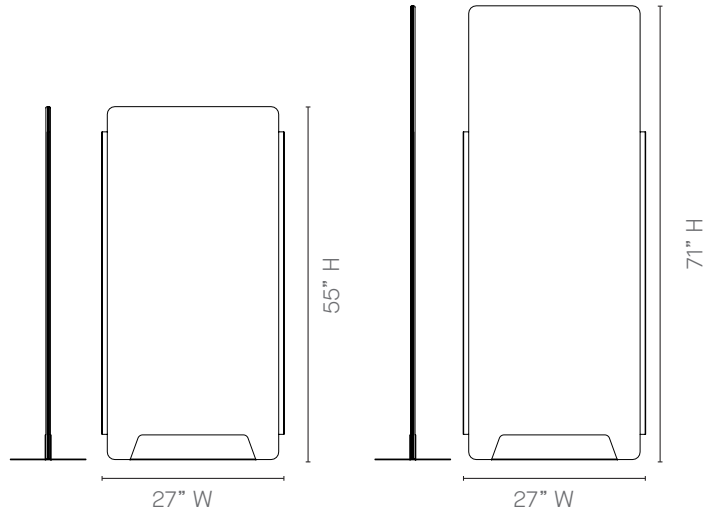

Play Screens – Product Detail

27" W Rectangular Screen

- Screen Options
- 55" High Rectangular Screen
- 71" High Rectangular Screen

27" W Tapered Screen

- Screen Options
- 55" High Tapered Screen
- 71" High Tapered Screen

32.5" W Rectangular Screen

- Screen Options
- 55" High Rectangular Screen
 - 71" High Rectangular Screen

32.5" W Tapered Screen

- Screen Options
- 55" High Tapered Screen
 - 71" High Tapered Screen

Configuration example

Play Height Adjustable Media Table – Product Detail

Media table

Electric height adjustable table frame in black. Offering a height range of 29" to 48." Complete with integrated media mounting display panel.