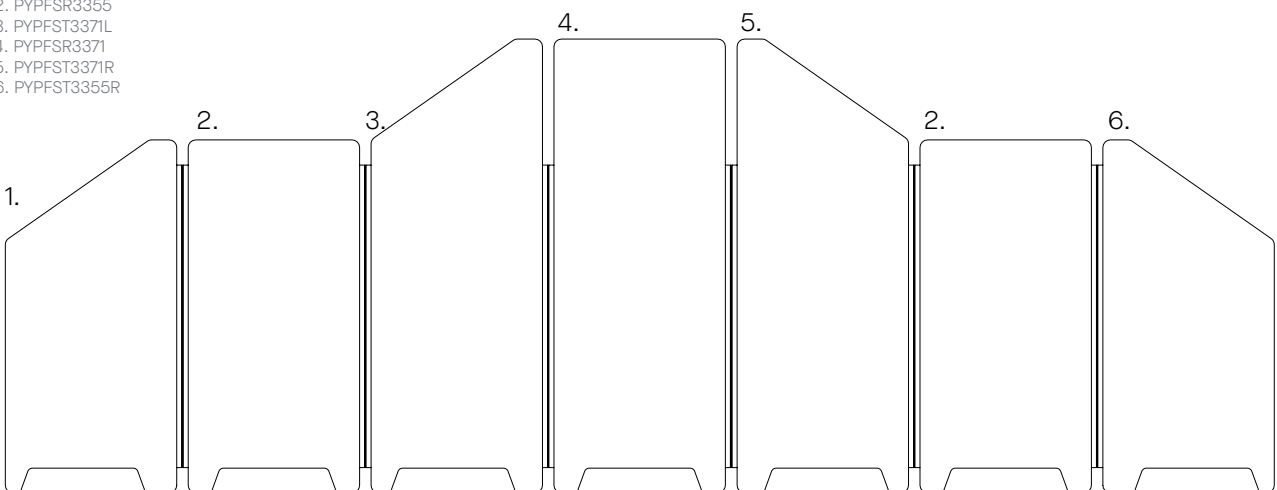

Configuration example

1. PYPFST3355L
2. PYPFSR3355
3. PYPFST3371L
4. PYPFSR3371
5. PYPFST3371R
6. PYPFST3355R

* Screens 1 and 6 can only be used at the end of a run.