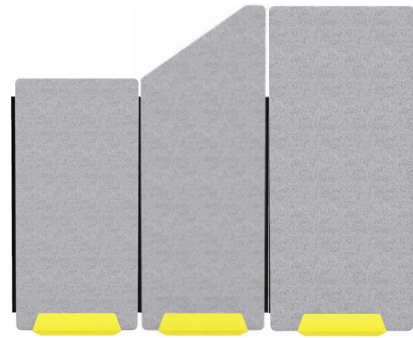

PLAY SCREENS

Play Screens allow you to divide your space and soften your surroundings. Play Screens can be combined to create a limitless number of configurations, so you can divide your space endlessly.

Play Screens – Product Detail

27" W Rectangular Screen

- Screen Options
- 55" High Rectangular Screen
- 71" High Rectangular Screen

27" W Tapered Screen

- Screen Options
- 55" High Tapered Screen
- 71" High Tapered Screen

Edinburgh

Vassar

Woodcroft

PLAY HEIGHT ADJUSTABLE MEDIA TABLE

The Play AV Media table allows your presentations and meetings to become more flexible by giving you the option to stand and sit at any height you find comfortable. This table is perfect for catch-ups or long meetings.

Play Height Adjustable Media Table – Product Detail

Media table

Electric height adjustable table frame in black. Offering a height range of 29" to 48." Complete with integrated media mounting display panel.