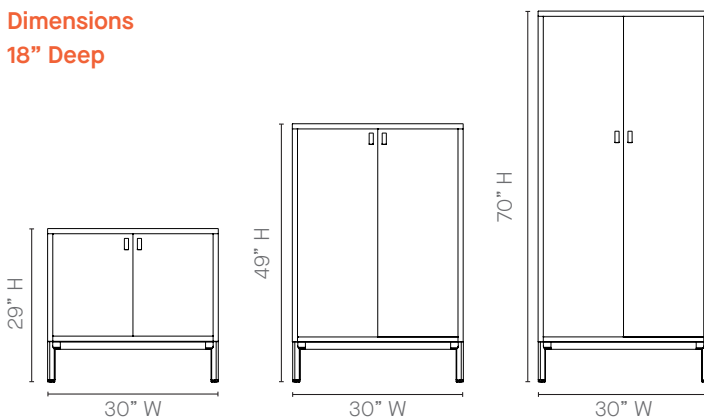

29" high cupboard storage with one shelf.

49" high cupboard storage with two shelves.

70" high cupboard storage with three shelves.

Rigid steel frame with Leveling feet*

Dimensions

18" Deep

* All frames must be ordered separately to storage units.

Play Storage – Product Detail

Open Storage

Rigid steel frame with Leveling feet*

Grain Direction

Side to side on horizontal panels and top to bottom on vertical panels. Front to back on shelves.

Aluminum cast handles in black.

Storage Options

49" high unit with lower cupboard with internal shelf and open storage above.

70" high unit with lower cupboard with internal shelf and two open storage shelves above.

49" high unit with lower cupboard with internal shelf and two open cube storage shelves above.

70" high unit with lower cupboard with internal shelf and four open cube storage shelves above.

Dimensions 18" Deep

* All frames must be ordered separately to storage units.

Play Storage – Product Detail