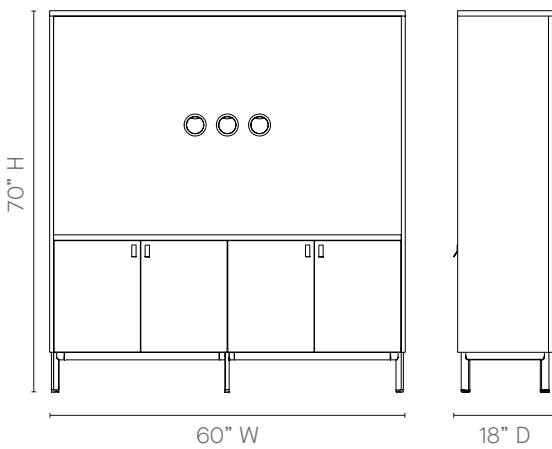

Dimensions 18" Deep

* All frames must be ordered separately to storage units.

Play Storage – Product Detail

Media Unit

Grain Direction

Side to side on horizontal panels and top to bottom on vertical panels. Front to back on shelves.

Media Mounting display panel with cable access.

Aluminum cast handles in black.

Dual double door storage with shelf in each cupboard.

Rigid steel frame with Leveling feet.

Dimensions

18" Deep

Play Printer Unit – Product Detail

Grain Direction

Side to side on horizontal panels and top to bottom on vertical panels. Front to back on shelves.

Rigid steel frame with Leveling feet.

Dimensions

33.5" Deep

Play Storage – Seating and Accessories