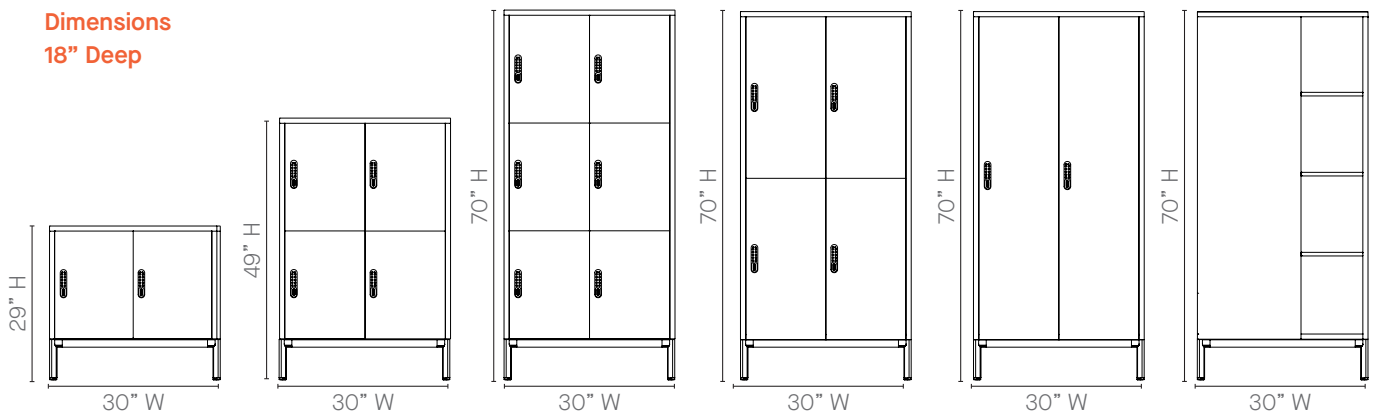

49" high unit with four lockers.

70" high unit with six lockers.

70" high unit with four lockers.

70" high unit with full length lockers.

70" high unit with internal hanger storage and four small open shelves.

Dimensions 18" Deep

* All frames must be ordered separately to storage units.

Play Storage – Product Detail

Media Unit

Grain Direction

Side to side on horizontal panels and top to bottom on vertical panels. Front to back on shelves.

Media Mounting display panel with cable access.

Aluminum cast handles in black.

Dual double door storage with shelf in each cupboard.

Rigid steel frame with Leveling feet.

Dimensions

18" Deep

Play Printer Unit – Product Detail

Grain Direction

Side to side on horizontal panels and top to bottom on vertical panels. Front to back on shelves.

Rigid steel frame with Leveling feet.

Dimensions

33.5" Deep

Play Storage – Seating and Accessories