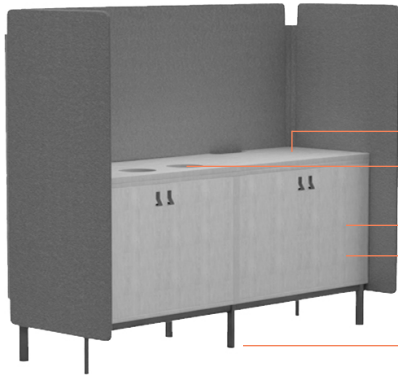

Dimensions 18" Deep

* All frames must be ordered separately to storage units.

Play Storage – Product Detail

Media Unit

Grain Direction

Side to side on horizontal panels and top to bottom on vertical panels. Front to back on shelves.

Media Mounting display panel with cable access.

Aluminum cast handles in black.

Dual double door storage with shelf in each cupboard.

Rigid steel frame with Leveling feet.

Dimensions

18" Deep

Play Printer Unit – Product Detail

Printer Unit

Fully upholstered surround screen.

Printer mount position with cable access in rear of panel.

Double door storage housing three recycling frames with top panel access.

Double door storage with internal shelf.

Grain Direction

Side to side on horizontal panels and top to bottom on vertical panels. Front to back on shelves.

Rigid steel frame with Leveling feet.

Dimensions

33.5" Deep

Play Storage – Seating and Accessories