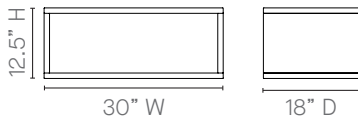

Grain Direction

Side to side on horizontal panels and top to bottom on vertical panels. Front to back on shelves.

Rigid steel frame with Leveling feet.

Dimensions

33.5" Deep

Play Storage – Seating and Accessories

Planter

Must always sit on top of a storage or locker unit.

Grain Direction
Side to side on horizontal panels and top to bottom on vertical panels. Front to back on shelves.

Accessories

Magnetic Whiteboard Panel