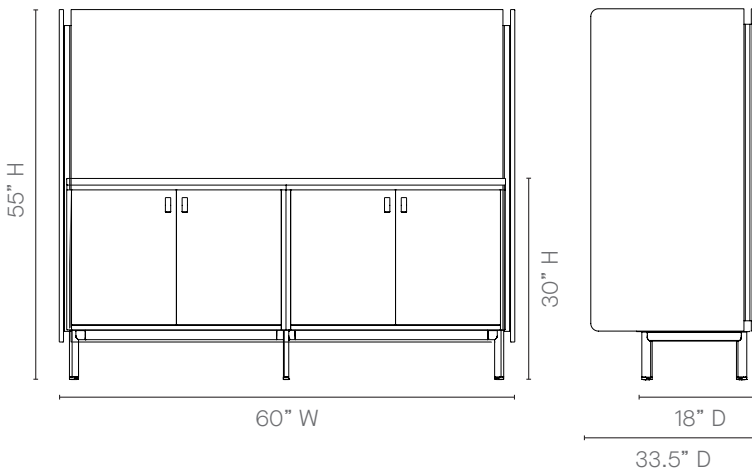

Dimensions 18" Deep

* All frames must be ordered separately to storage units.

Play Storage – Product Detail

Media Unit

Grain Direction

Side to side on horizontal panels and top to bottom on vertical panels. Front to back on shelves.

Media Mounting display panel with cable access.

Aluminum cast handles in black.

Dual double door storage with shelf in each cupboard.

Rigid steel frame with Leveling feet.

Dimensions

18" Deep

Play Printer Unit – Product Detail

Printer Unit

Fully upholstered surround screen.

Printer mount position with cable access in rear of panel.

Double door storage housing three recycling frames with top panel access.

Double door storage with internal shelf.

Grain Direction

Side to side on horizontal panels and top to bottom on vertical panels. Front to back on shelves.

Rigid steel frame with Leveling feet.

Dimensions

33.5" Deep

Play Storage – Seating and Accessories