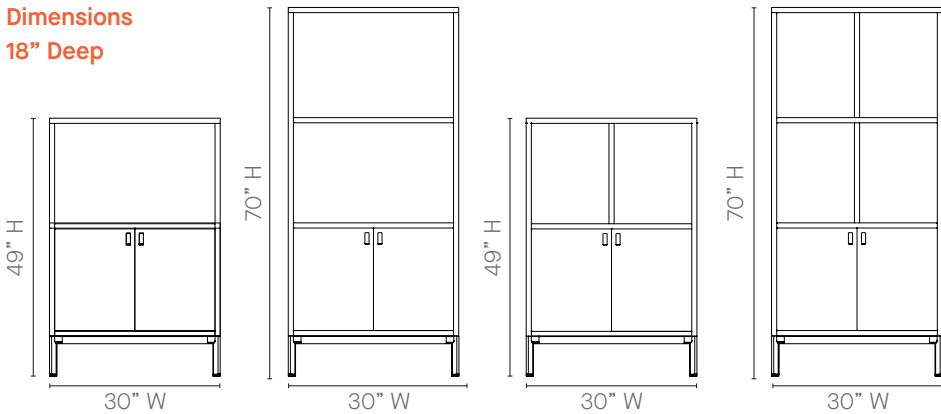

Play Storage – Product Detail

Open Storage

Rigid steel frame with Leveling feet*

Grain Direction

Side to side on horizontal panels and top to bottom on vertical panels. Front to back on shelves.

Aluminum cast handles in black.

Storage Options

49" high unit with lower cupboard with internal shelf and open storage above.

70" high unit with lower cupboard with internal shelf and two open storage shelves above.

49" high unit with lower cupboard with internal shelf and two open cube storage shelves above.

70" high unit with lower cupboard with internal shelf and four open cube storage shelves above.

Dimensions 18" Deep

* All frames must be ordered separately to storage units.

Play Storage – Product Detail

Grain Direction

Side to side on horizontal panels and top to bottom on vertical panels. Front to back on shelves.

Rigid steel frame with Leveling feet.

Dimensions

33.5" Deep

Play Storage – Seating and Accessories