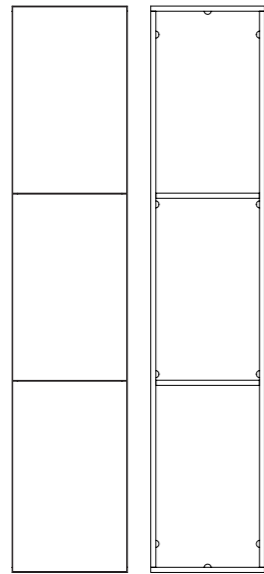

## Sense iQ: Internal Compartment Details

All 15.75" wide lockers have an internal width of 14.25"

All 19.75" wide lockers have an internal width of 18.25"

Bottom Drawer is ADA compliant

One Door Locker

Internal Dims:  
 • 76.5" (h)  
 • 18" (d)

Three Door Locker

Internal Dims:  
 • 25" (h)  
 • 18" (d)

Three Door Locker and One Drawer

Door Internal Dims:  
 • 18.5" (h)  
 • 18" (d)

Drawer Internal Dims:  
 • 15.75" (h)  
 • 15.5" (d)

Four Door Locker