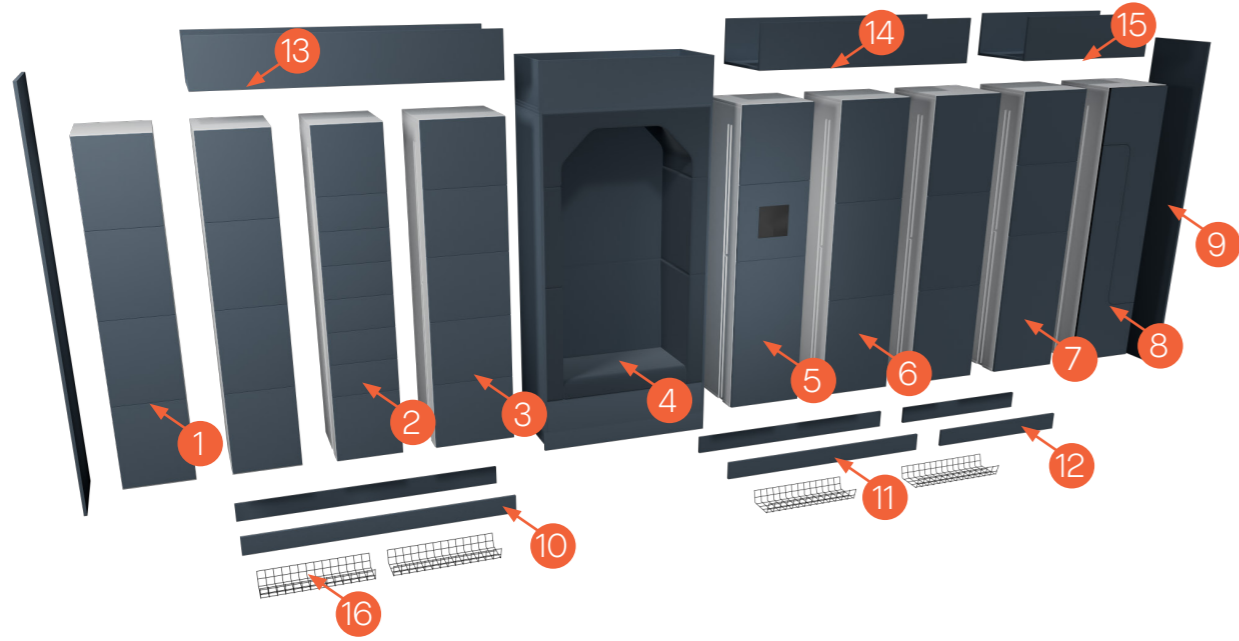

Sense IQ: Typical Freestanding Configuration 3 With Trim, Keynius Ready Lockers