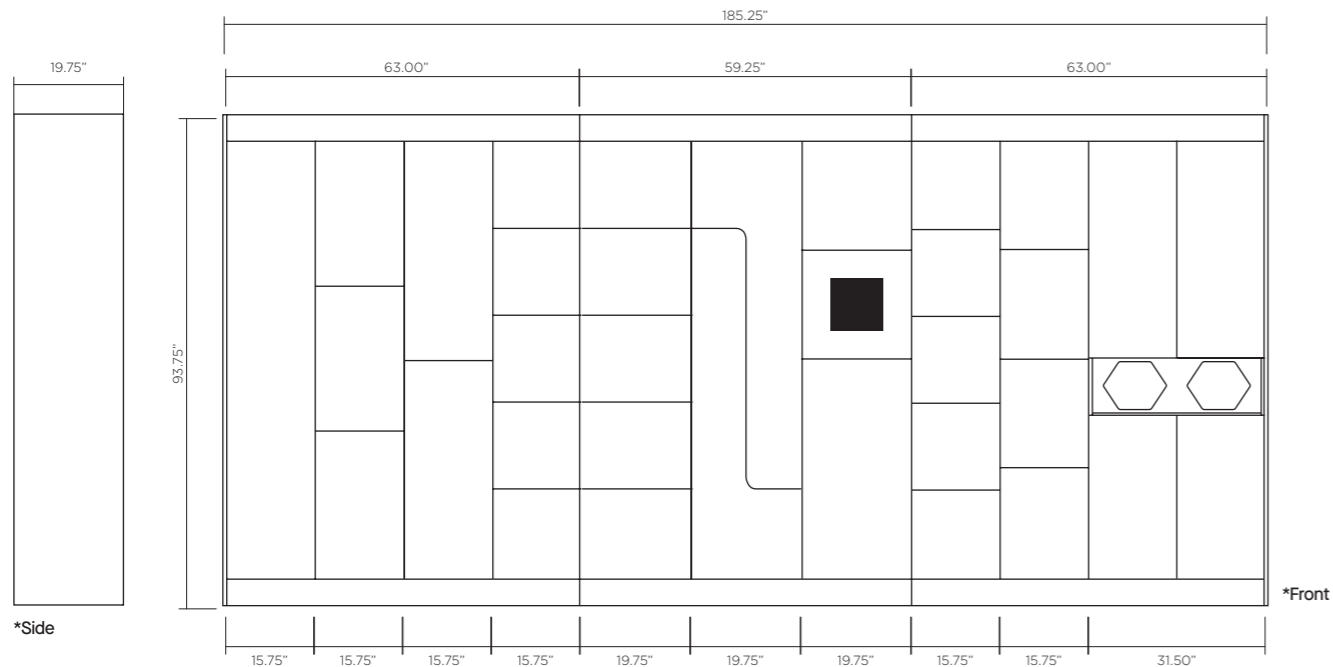

*Shown in TFL Premium Colors (Taupe Gray)

Sense IQ: Typical Freestanding Configuration 2 With Trim, Keynius Ready Lockers

Code	Description	QTY	TFL Standard		TFL Premium Colors		TFL Premium Woodgrains	
			Unit - $	Total - $	Unit - $	Total - $	Unit - $	Total - $
1	SIQ161DRQ 1 Door Locker, 15.75" (w)	1	860	860	886	886	1,108	1,108
2	SIQ163DRQ 3 Door Locker, 15.75" (w)	1	935	935	964	964	1,205	1,205
3	SIQ162DRQ 2 Door Locker, 15.75" (w)	1	893	893	920	920	1,150	1,150
4	SIQ164DR1DWQ 4 Door & 1 Drawer Locker, 15.75" (w)	1	1,411	1,411	1,454	1,454	1,499	1,499
5	SIQ204DR1DWQ 4 Door & 1 Drawer Locker, 19.75" (w)	1	1,499	1,499	1,544	1,544	1,930	1,930
6	SIQ20ZQ Z Doors Locker, 19.75" (w)	1	1,391	1,391	1,433	1,433	1,792	1,792
7	SIQ20COMBIS 2 Door & One Storage Door with cutout, 19.75" (w)	1	1,030	1,030	1,061	1,061	1,327	1,327
8	SIQ164DR1DWQ 4 Door & 1 Drawer Locker, 15.75" (w)	1	1,411	1,411	1,454	1,454	1,499	1,499
9	SIQ163DR1DWQ 3 Door & 1 Drawer Locker, 15.75" (w)	1	1,319	1,319	1,359	1,359	1,699	1,699
10	SIQ32REC Recycling and Storage, 31.50" (w)	1	2,351	2,351	2,422	2,422	3,028	3,028
11	SIQEP2094 End Panel for use with Scribe	2	223	446	230	460	288	576
12	SIQPL63 Toe Kick, 63" (w)	2	329	658	339	678	424	848
13	SIQPL59 Toe Kick, 59" (w)	1	324	324	334	334	418	418
14	SIQTS63 Top Panel with Scribe, 63" (w)	2	142	284	147	294	152	304
15	SIQTS59 Top Panel with Scribe, 59" (w)	1	137	137	142	142	178	178
16	SIQBASKET Cable Basket, 28.5" (w)	5	126	126	126	126	126	126
17	KEY01 Keynius Smart Lock System *Note 1	30	408	12,240	408	12,240	408	12,240
18	SIQSCREEN Smarty Terminal	1	9,459	9,459	9,459	9,459	9,459	9,459
			Total	$37,774	Total	$39,230	Total	$44,388

*Note 1: Commissioning and subscription not included

All prices are in USD $