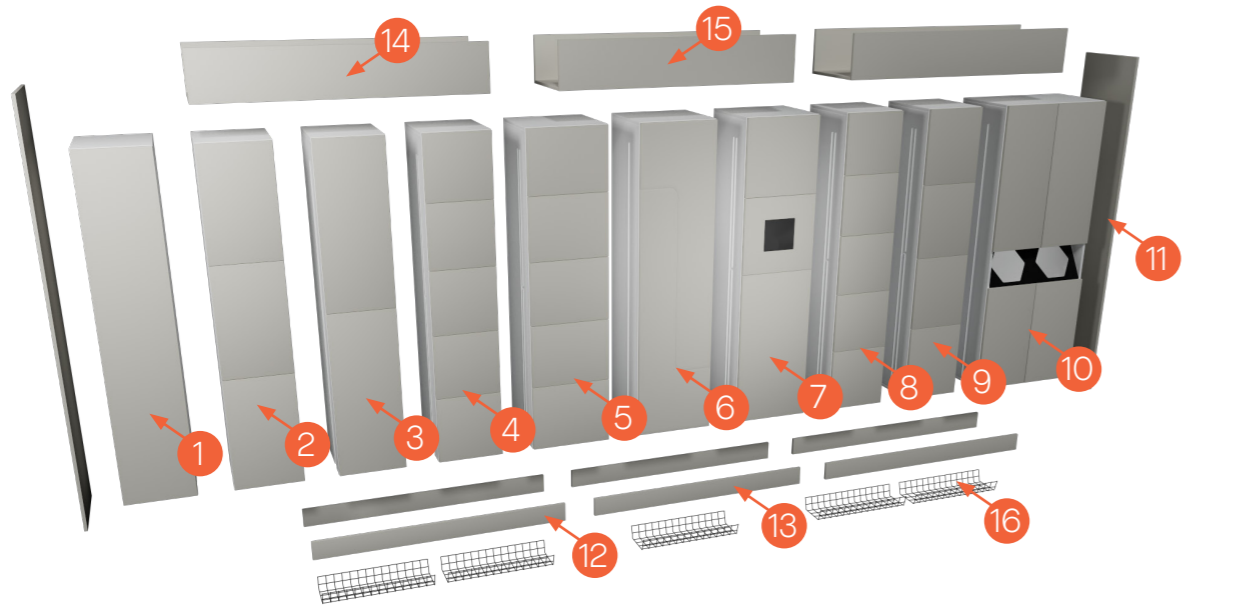

\*Note 1: Commissioning and subscription not included

All prices are in USD \$

Sense IQ: Typical Freestanding Configuration 2 With Trim, Keynius Ready Lockers

\*Shown in TFL Premium Colors (Taupe Gray)

Sense IQ: Typical Freestanding Configuration 2 With Trim, Keynius Ready Lockers