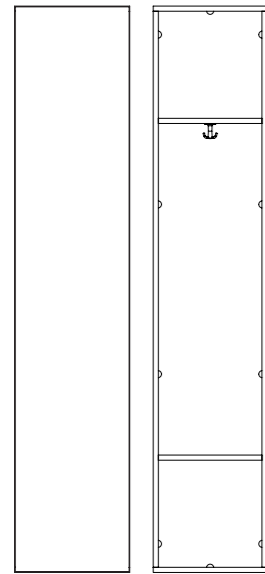

## Sense iQ: Internal Compartment Details

All 15.75" wide lockers have an internal width of 14.25"

All 19.75" wide lockers have an internal width of 18.25"

Bottom Drawer is ADA compliant

One Door Locker

Internal Dims:  
 • 76.5" (h)  
 • 18" (d)