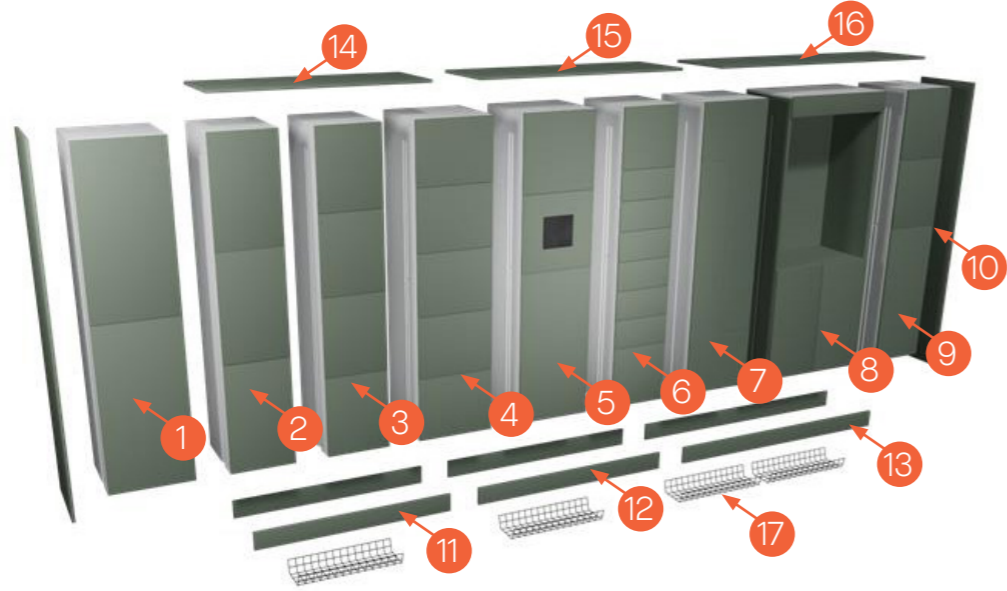

Sense IQ: Typical Freestanding Configuration 1, Keynius Ready Lockers

*Shown in TFL Premium Colors (Smoke Green)

Smarty Terminal