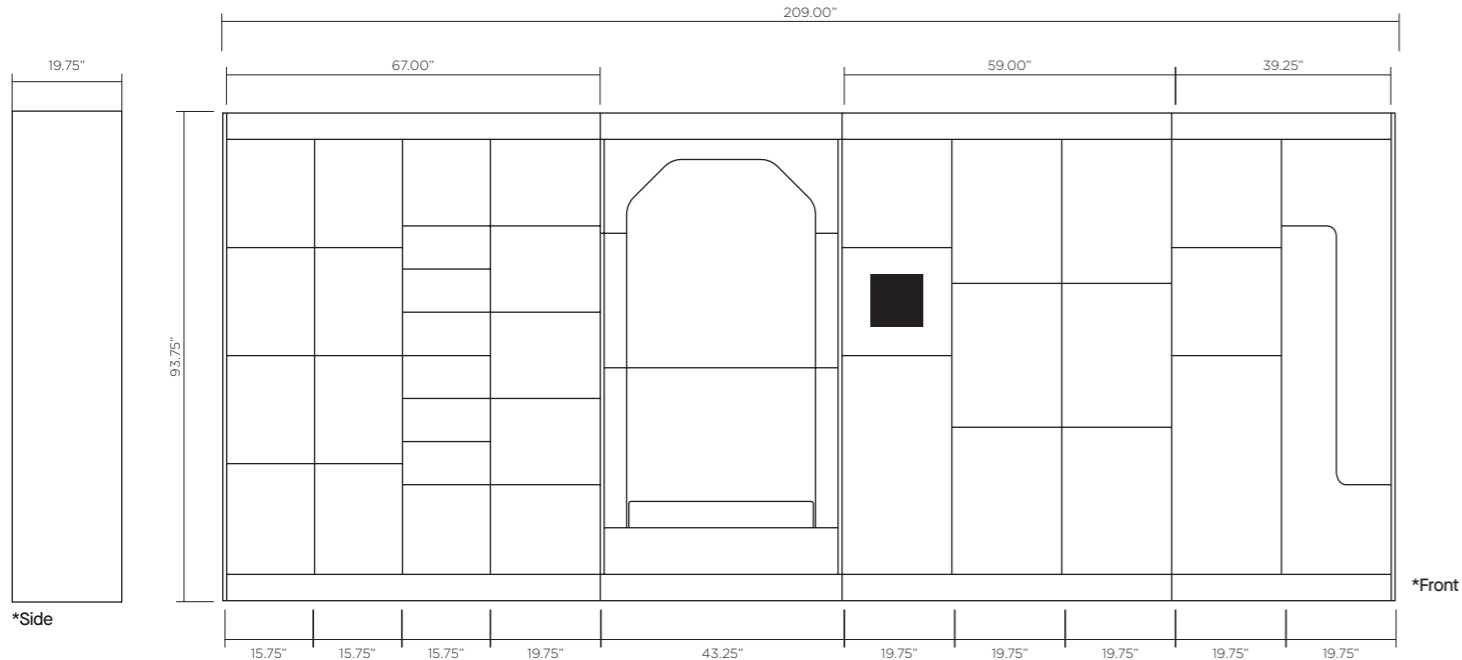

*Shown in TFL Premium Colors (Alby Blue)

Sense IQ: Typical Freestanding Configuration 3 With Trim, Keynius Ready Lockers

Code	Description	QTY	TFL Standard		TFL Premium Colors		TFL Premium Woodgrains		
			Unit - $	Total - $	Unit - $	Total - $	Unit - $	Total - $	
1	SIQ163DR1DWQ	3 Door & 1 Drawer Locker, 15.75" (w)	2	1,319	2,638	1,359	2,718	1,699	3,398
2	SIQ16PSTQ	Mail Doors, 15.75" (w)	1	1,702	1,702	1,754	1,754	2,193	2,193
3	SIQ204DR1DWQ	4 Door & 1 Drawer Locker, 19.75" (w)	1	1,411	1,411	1,454	1,454	1,499	1,499
4	SIQ4394SEATS	Seat Unit for use with Scribe	1	9,791	9,791	10,085	10,085	12,607	12,607
5	SIQ20COMBIS	2 Door & One Storage Door, 19.75" (w)	1	1,030	1,030	1,061	1,061	1,327	1,327
6	SIQ203DRQ	3 Door Locker, 19.75" (w)	2	1,004	2,008	1,035	2,070	1,294	2,588
7	SIQ20COMBIQ	2 Door & One Storage Door, 19.75" (w)	1	1,030	1,030	1,061	1,061	1,327	1,327
8	SIQ20ZQ	Z Doors Locker, 19.75" (w)	1	1,391	1,391	1,433	1,433	1,792	1,792
9	SIQEPT2094	End Panel for use with Scribe	2	223	446	230	460	288	576
10	SIQPL67	Toe Kick, 67" (w)	1	345	345	356	356	445	445
11	SIQPL59	Toe Kick, 59" (w)	1	324	324	334	334	418	418
12	SIQPL39	Toe Kick, 39.25" (w)	1	378	378	390	390	488	488
13	SIQTS67	Top Panel with Scribe, 67" (w)	1	114	114	118	118	148	148
14	SIQTS59	Top Panel with Scribe, 59" (w)	1	104	104	108	108	135	135
15	SIQTS39	Top Panel with Scribe, 39.25" (w)	1	120	120	124	124	111	111
16	SIQBASKET	Cable Basket, 28.5" (w)	4	126	504	504	504	126	504
17	KEY01	Keynius Smart Lock System *Note 1	30	408	12,240	408	12,240	408	12,240
18	SIQSCREEN	Smarty Terminal	1	9,459	9,459	9,459	9,459	9,459	9,459
			Total		$45,035	Total	$46,529	Total	$51,255

*Note 1: Commissioning and subscription not included

All prices are in USD $