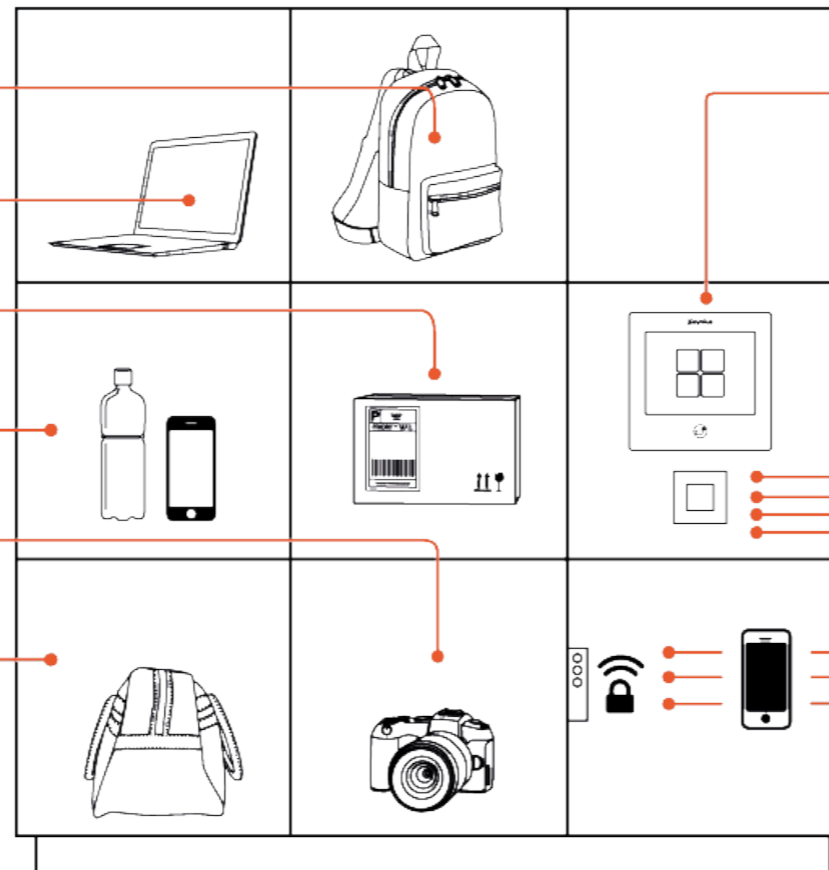

Sense iQ: Easy To Control And Configure

Our innovative and extremely flexible Keynius Solution turns any locker system into the perfect solution for your situation, environment and applications. A unique, plug & play cloud application, without software maintenance and management costs, that will provide you with the robust reliability and security that you expect.

Compared to other smart locking systems on the market, Keynius offers several unique features which sets it significantly apart.

Control

It is the only system that offers the possibility to program every locker individually (e.g. to function as an employee locker, an IT asset locker, or a parcel locker), to make access possible with multiple controls (e.g. a company card + app + pin code) and have a mechanical override in case of a power shutdown.

Configure

Locker management can be done via PC/laptop/tablet/mobile/ touch screen, offering easy setting options and reporting.

KEYNIUS LOCKER CONFIGURATIONS

- Visitor Locker
- IT & Asset Locker
- Click & Collect Locker
- Personal Locker
- Team Locker
- Employee Day Locker

KEYNIUS SMART LOCKING CONTROL

- Touch screen (smarty)
- QR/Barcode
- Fingerprint
- Pay
- key card (RFID/FC)/Apple Wallet
- App (Mobile/Tablet)
- Online (Mobile/Tablet)