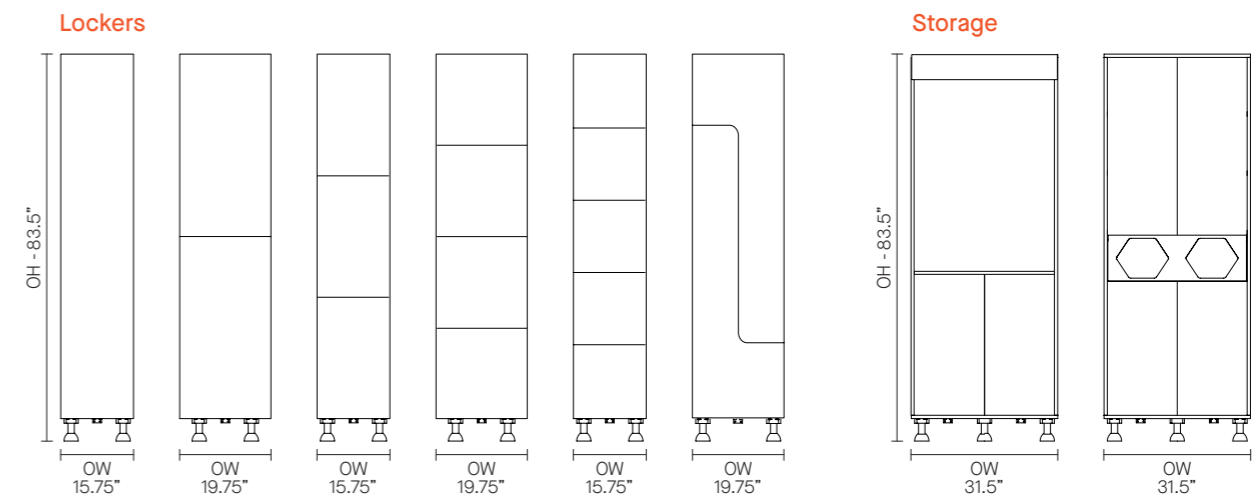

Sense iQ

Sense iQ takes away the discomfort of key management, on-site presence, and the lack of flexibility more commonly associated with traditional lockers and storage.

Sense iQ is the complete opposite of traditional lockers and storage. Using intelligent cloud based software and integrated smart locks, Sense iQ puts you in control of your workflow at user, regional and global level.

PRODUCT DETAIL

SENSE IQ

Standard Features (*Selected models only)

- TFL Carcass, Doors, Drawers and Shelves*
- Right Hand Door Swing
- Cable Routing in Side Panels*
- Adjustable glides up to 1.2"*
- Coat rail/Coat Hook*
- Upholstered seat pad*
- Changing Room Bench*
- Recycling Unit*

Specifiable Features (*Selected models only)

- Top Panel, Scribe Panel and Toe Kick
- End and Infill Panels*
- Keynius Smart Lock System*
- Smarty Terminal*
- OJMAR Batteryless RFID Lock*

Optional Features (*Selected models only)

- Socket Tray covers for Power Options*
- Cable Basket*
- Number Discs/Routing*
- Light and USB Charging
- Keynius App Subscription

Performance Standards

Designed to conform to and where applicable is tested to the following standards:

- BIFMA X5.9 x 2014
- Safety, Durability, and Structural Performance

Dimensions

OH-Overall Height OD-Overall Depth OW-Overall Width