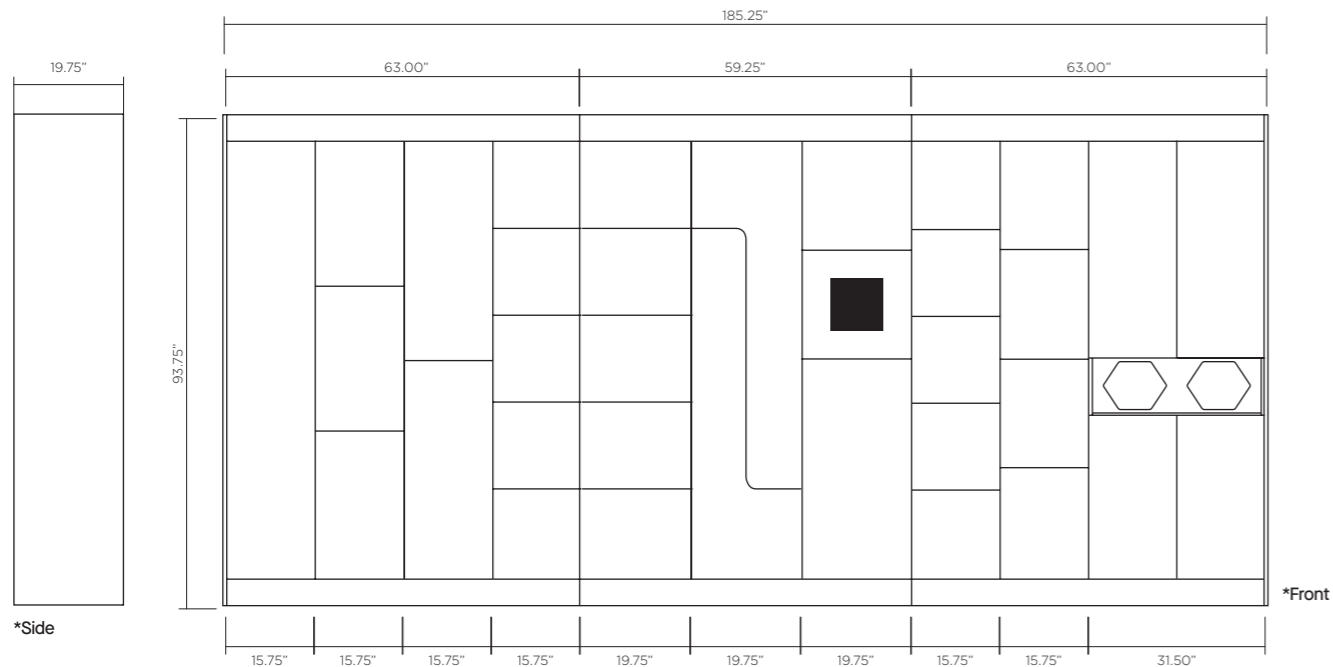

*Shown in TFL Premium Colors (Taupe Gray)

Sense IQ: Typical Freestanding Configuration 2 With Trim, Keynius Ready Lockers

Code	Description	QTY	TFL Standard		TFL Premium Colors		TFL Premium Woodgrains		
			Unit - $	Total - $	Unit - $	Total - $	Unit - $	Total - $	
1	SIQ161DRQ	1 Door Locker, 15.75" (w)	1	860	860	886	886	1,108	1,108
2	SIQ163DRQ	3 Door Locker, 15.75" (w)	1	935	935	964	964	1,205	1,205
3	SIQ162DRQ	2 Door Locker, 15.75" (w)	1	893	893	920	920	1,150	1,150
4	SIQ164DR1DWQ	4 Door & 1 Drawer Locker, 15.75" (w)	1	1,411	1,411	1,454	1,454	1,499	1,499
5	SIQ204DR1DWQ	4 Door & 1 Drawer Locker, 19.75" (w)	1	1,499	1,499	1,544	1,544	1,930	1,930
6	SIQ20ZQ	Z Doors Locker, 19.75" (w)	1	1,391	1,391	1,433	1,433	1,792	1,792
7	SIQ20COMBIS	2 Door & One Storage Door with cutout, 19.75" (w)	1	1,030	1,030	1,061	1,061	1,327	1,327
8	SIQ164DR1DWQ	4 Door & 1 Drawer Locker, 15.75" (w)	1	1,411	1,411	1,454	1,454	1,499	1,499
9	SIQ163DR1DWQ	3 Door & 1 Drawer Locker, 15.75" (w)	1	1,319	1,319	1,359	1,359	1,699	1,699
10	SIQ32REC	Recycling and Storage, 31.50" (w)	1	2,351	2,351	2,422	2,422	3,028	3,028
11	SIQEP2094	End Panel for use with Scribe	2	223	446	230	460	288	576
12	SIQPL63	Toe Kick, 63" (w)	2	329	658	339	678	424	848
13	SIQPL59	Toe Kick, 59" (w)	1	324	324	334	334	418	418
14	SIQTS63	Top Panel with Scribe, 63" (w)	2	142	284	147	294	152	304
15	SIQTS59	Top Panel with Scribe, 59" (w)	1	137	137	142	142	178	178
16	SIQBASKET	Cable Basket, 28.5" (w)	5	126	126	126	126	126	126
17	KEY01	Keynius Smart Lock System *Note 1	30	408	12,240	408	12,240	408	12,240
18	SIQSCREEN	Smarty Terminal	1	9,459	9,459	9,459	9,459	9,459	9,459
				Total	$37,774	Total	$39,230	Total	$44,388

*Note 1: Commissioning and subscription not included

All prices are in USD $