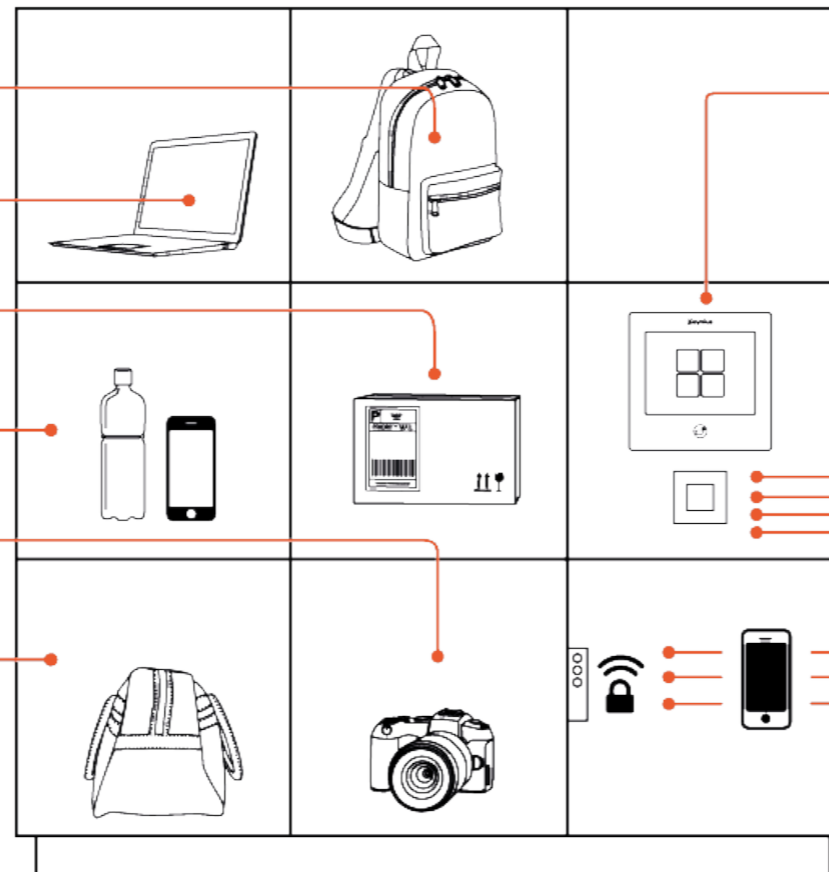

Configure

Locker management can be done via PC/laptop/tablet/mobile/ touch screen, offering easy setting options and reporting.

KEYNIUS LOCKER CONFIGURATIONS

- Visitor Locker
- IT & Asset Locker
- Click & Collect Locker
- Personal Locker
- Team Locker
- Employee Day Locker