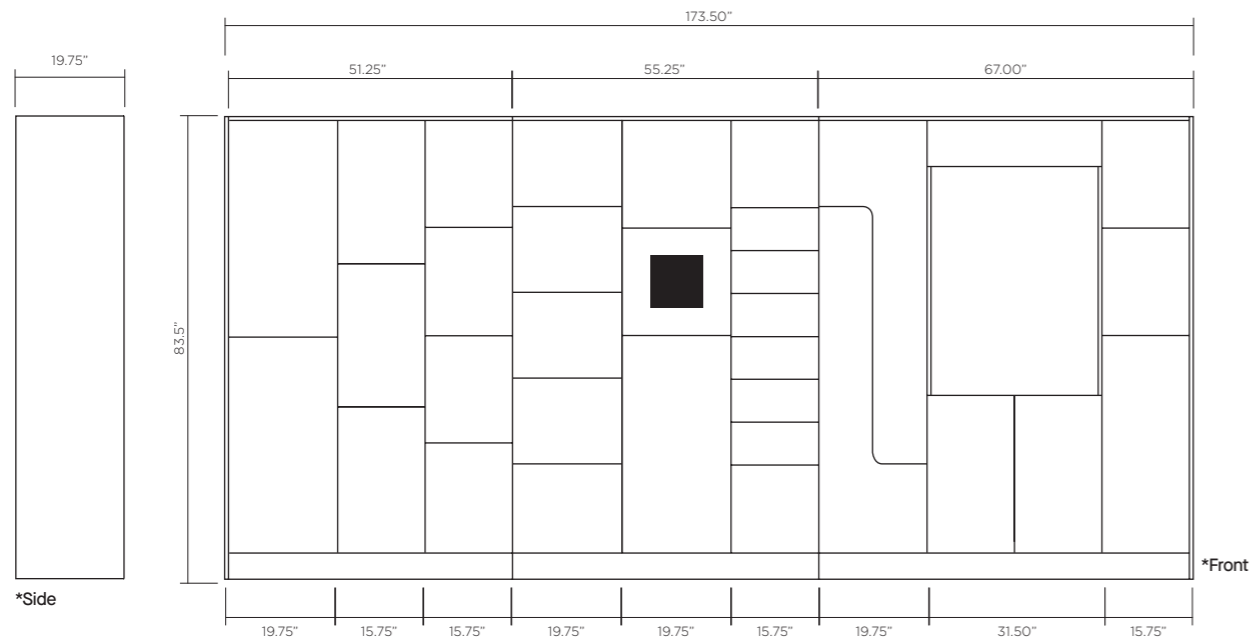

Sense IQ: Typical Freestanding Configuration 1, Keynius Ready Lockers

	Code	Description	QTY	TFL Standard		TFL Premium Colors		TFL Premium Woodgrains	
				Unit - $	Total - $	Unit - $	Total - $	Unit - $	Total - $
1	SIQ202DRQ	2 Door Locker, 19.75" (w)	1	959	959	988	988	1,235	1,235
2	SIQ163DRQ	3 Door Locker, 15.75" (w)	1	935	935	964	964	1,205	1,205
3	SIQ163DR1DWQ	3 Door & 1 Drawer Locker, 15.75" (w)	1	1,319	1,319	1,359	1,359	1,699	1,699
4	SIQ204DR1DWQ	4 Door & 1 Drawer, 19.75" (w)	1	1,411	1,411	1,454	1,454	1,499	1,499
5	SIQ20COMBIS	2 Door & One Storage Door with cutout, 19.75" (w)	1	1,030	1,030	1,061	1,061	1,327	1,327
6	SIQ16PSTQ	Mail Doors, 15.75" (w)	1	1,702	1,702	1,754	1,754	2,193	2,193
7	SIQ20ZQ	Z Doors Locker, 19.75" (w)	1	1,391	1,391	1,433	1,433	1,792	1,792
8	SIQ32COF	Coffee Station, 31.50" (w)	1	1,862	1,862	1,918	1,918	2,398	2,398
9	SIQ16COMBIG	2 Door & One Storage Door, 15.75" (w)	1	957	957	986	986	1,233	1,233
10	SIQEP2084	End Panel	2	217	434	224	448	280	560
11	SIQPL52	Toe Kick, 51.25" (w)	1	399	399	411	411	514	514
12	SIQPL55	Toe Kick, 55" (w)	1	410	410	423	423	529	529
13	SIQPL67	Toe Kick, 67" (w)	1	345	345	356	356	445	445
14	SIQTP52	Top Panel, 51.25" (w)	1	127	127	131	131	164	164
15	SIQTP55	Top Panel, 55" (w)	1	132	132	136	136	170	170
16	SIQTP67	Top Panel, 67" (w)	1	147	147	152	152	190	190
17	SIQBASKET	Cable Basket, 28.5" (w)	4	126	504	126	504	126	504
18	KEY01	Keynius Smart Lock System *Note 1	30	408	12,240	408	12,240	408	12,240
19	SIQSCREEN	Smarty Terminal	1	9,459	9,459	9,459	9,459	9,459	9,459
				Total	$37,465	Total	$39,021	Total	$43,156

*Note 1: Commissioning and subscription not included

All prices are in USD $