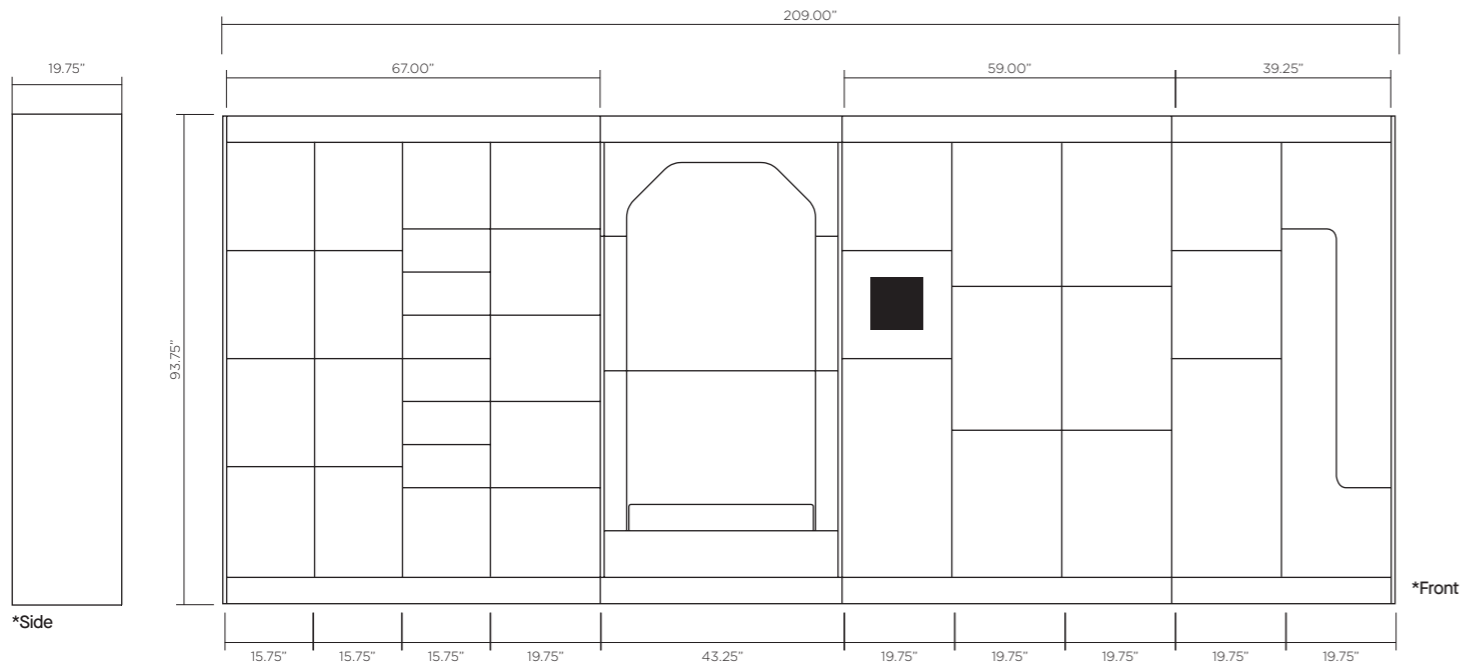

*Shown in TFL Premium Colors (Alby Blue)

Sense IQ: Typical Freestanding Configuration 3 With Trim, Keynius Ready Lockers

Code	Description	QTY	TFL Standard		TFL Premium Colors		TFL Premium Woodgrains		
			Unit - $	Total - $	Unit - $	Total - $	Unit - $	Total - $	
1	SIQ163DR1DWQ	3 Door & 1 Drawer Locker, 15.75" (w)	2	1,319	2,638	1,359	2,718	1,699	3,398
2	SIQ16PSTQ	Mail Doors, 15.75" (w)	1	1,702	1,702	1,754	1,754	2,193	2,193
3	SIQ204DR1DWQ	4 Door & 1 Drawer Locker, 19.75" (w)	1	1,411	1,411	1,454	1,454	1,499	1,499
4	SIQ4394SEATS	Seat Unit for use with Scribe	1	9,791	9,791	10,085	10,085	12,607	12,607
5	SIQ20COMBIS	2 Door & One Storage Door, 19.75" (w)	1	1,030	1,030	1,061	1,061	1,327	1,327
6	SIQ203DRQ	3 Door Locker, 19.75" (w)	2	1,004	2,008	1,035	2,070	1,294	2,588
7	SIQ20COMBIQ	2 Door & One Storage Door, 19.75" (w)	1	1,030	1,030	1,061	1,061	1,327	1,327
8	SIQ20ZQ	Z Doors Locker, 19.75" (w)	1	1,391	1,391	1,433	1,433	1,792	1,792
9	SIQEPT2094	End Panel for use with Scribe	2	223	446	230	460	288	576
10	SIQPL67	Toe Kick, 67" (w)	1	345	345	356	356	445	445
11	SIQPL59	Toe Kick, 59" (w)	1	324	324	334	334	418	418
12	SIQPL39	Toe Kick, 39.25" (w)	1	378	378	390	390	488	488
13	SIQTS67	Top Panel with Scribe, 67" (w)	1	114	114	118	118	148	148
14	SIQTS59	Top Panel with Scribe, 59" (w)	1	104	104	108	108	135	135
15	SIQTS39	Top Panel with Scribe, 39.25" (w)	1	120	120	124	124	111	111
16	SIQBASKET	Cable Basket, 28.5" (w)	4	126	504	504	504	126	504
17	KEY01	Keynius Smart Lock System *Note 1	30	408	12,240	408	12,240	408	12,240
18	SIQSCREEN	Smarty Terminal	1	9,459	9,459	9,459	9,459	9,459	9,459
			Total		$45,035	Total	$46,529	Total	$51,255

*Note 1: Commissioning and subscription not included

All prices are in USD $