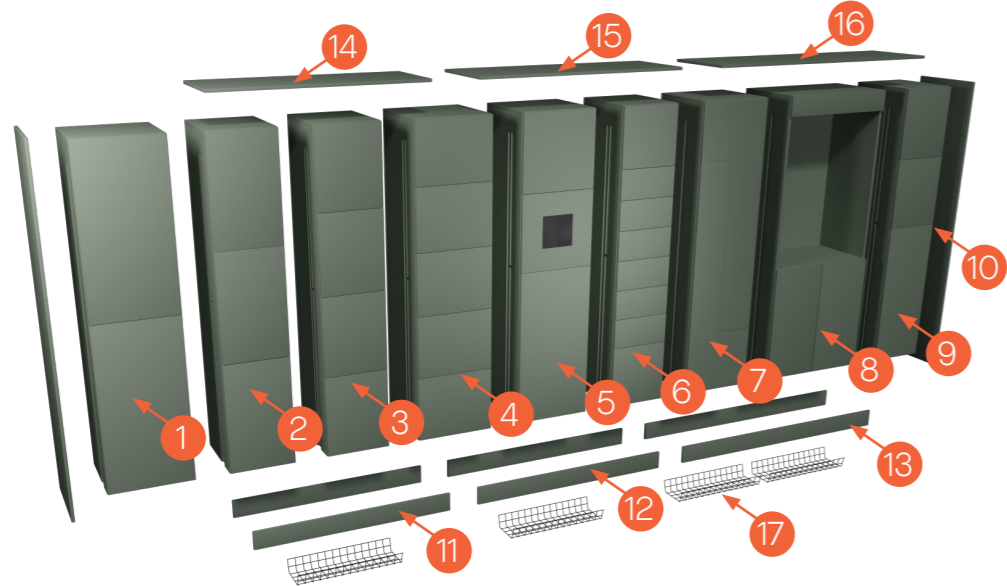

Sense IQ: Typical Freestanding Configuration 1, Keynius Ready Lockers

Smarty Terminal

*Shown in TFL Premium Colors (Smoke Green)