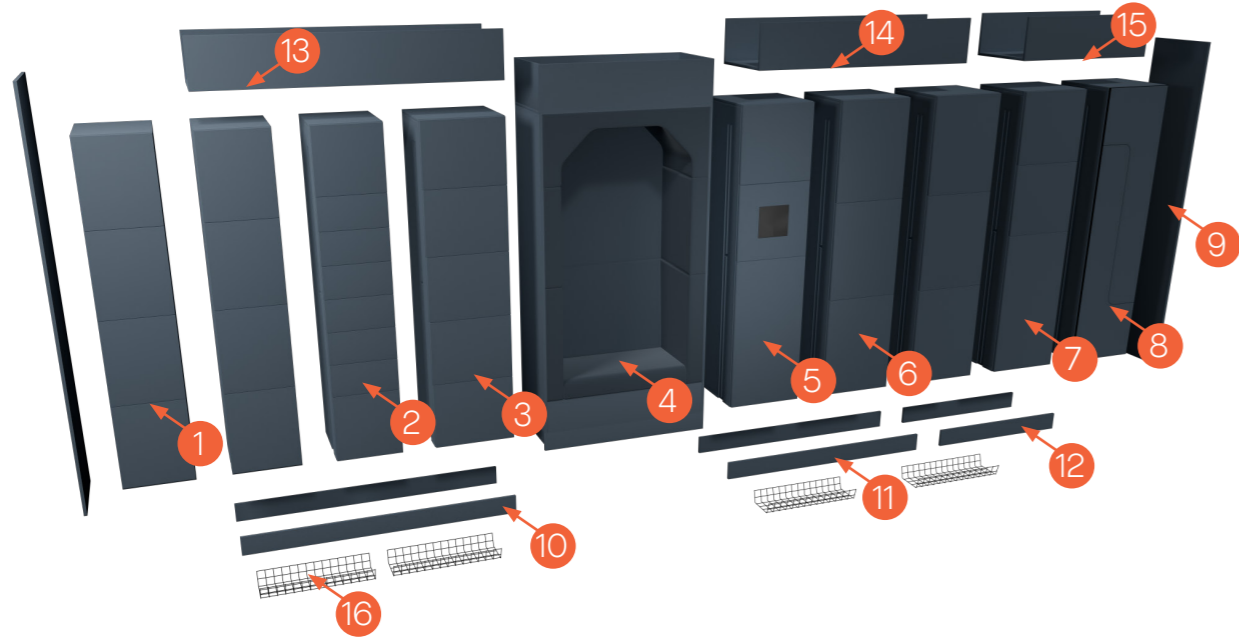

Sense IQ: Typical Freestanding Configuration 3 With Trim, Keynius Ready Lockers