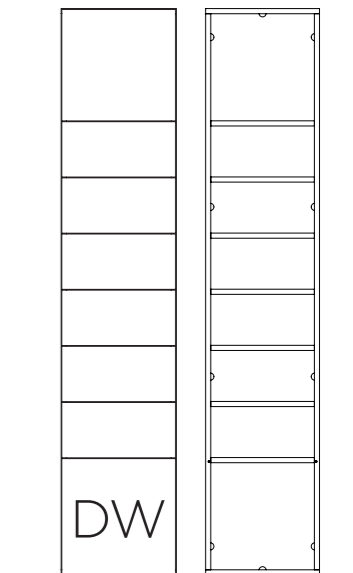

Four Door Locker with cutout for Smarty Terminal

Internal Dims:
 • 18.5" (h)
 • 18" (d)

Four Door and One Drawer with cut out for Smarty Terminal

Internal Dims:
 • 14.75" (h)
 • 18" (d)

Five Door Locker with cutout for Smarty Terminal

Internal Dims:
 • 14.75" (h)
 • 18" (d)

Two Door and One Storage Door with cutout for Smarty Terminal

Small Door Internal Dims:
 • 18.5" (h)
 • 18" (d)

 Large Door Internal Dims:
 • 38" (h)
 • 18" (d)

Mail Doors

Small Door Internal Dims:
 • 7" (h)
 • 18" (d)

 Large Door Internal Dims:
 • 14.75" (h)
 • 18" (d)

 Drawer Internal Dims:
 • 12" (h)
 • 15.5" (d)

Sense IQ: Internal Compartment Details

Sense iQ: Specifying in a Niche