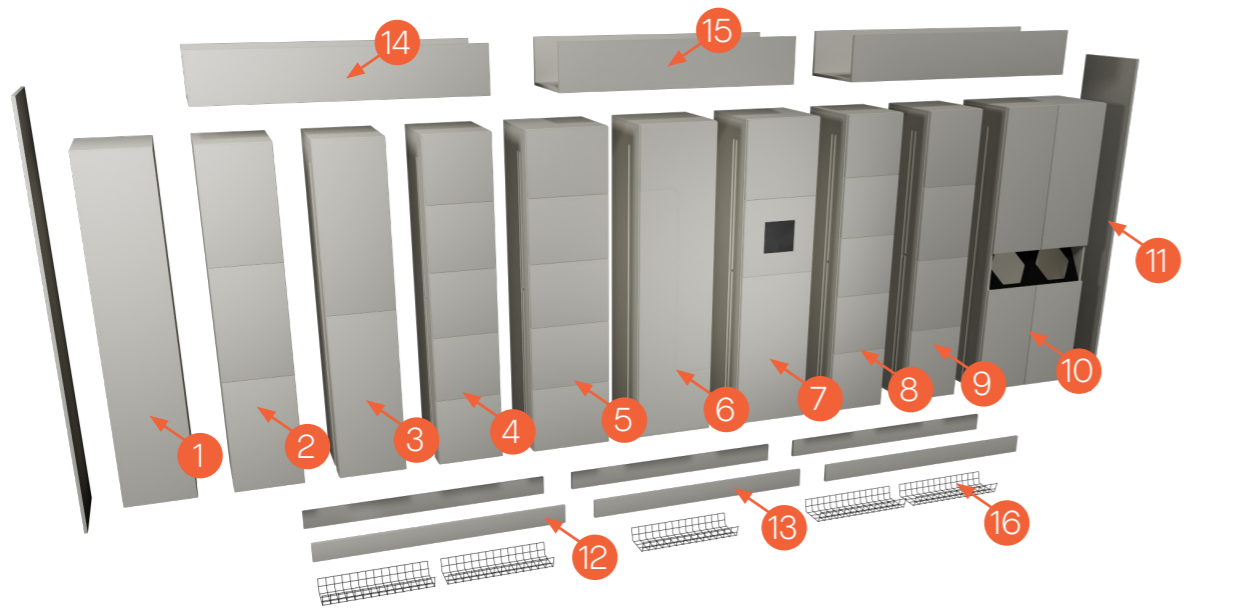

*Note 1: Commissioning and subscription not included

All prices are in USD \$

Sense IQ: Typical Freestanding Configuration 2 With Trim, Keynius Ready Lockers

*Shown in TFL Premium Colors (Taupe Gray)

Sense IQ: Typical Freestanding Configuration 2 With Trim, Keynius Ready Lockers