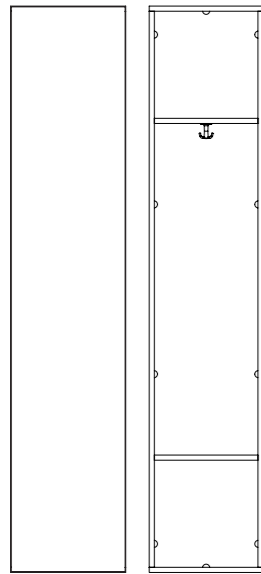

*Note 1: Commissioning and subscription not included

All prices are in USD \$

Sense IQ: Internal Compartment Details

All 15.75" wide lockers have an internal width of 14.25"
 All 19.75" wide lockers have an internal width of 18.25"
 Bottom Drawer is ADA compliant