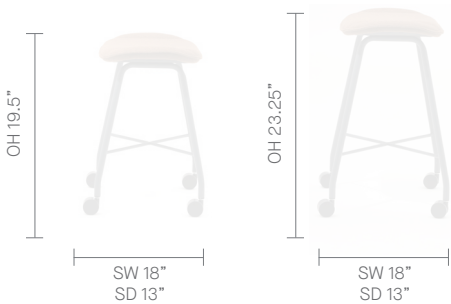

DIMENSIONS

DESIGN

Senator

Our team of talented in-house designers are responsible for creating elegant, innovative furniture designs which not only look beautiful, but minimize the impact on the world around us.

They come from all over the world, but are based in our design center located in a quiet Lancashire village just outside the Ribble Valley. Our dedicated facility is over three floors which includes studios, a materials test center and prototyping lab.