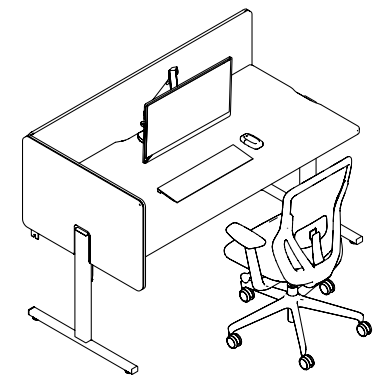

Product Overview

Typical 1