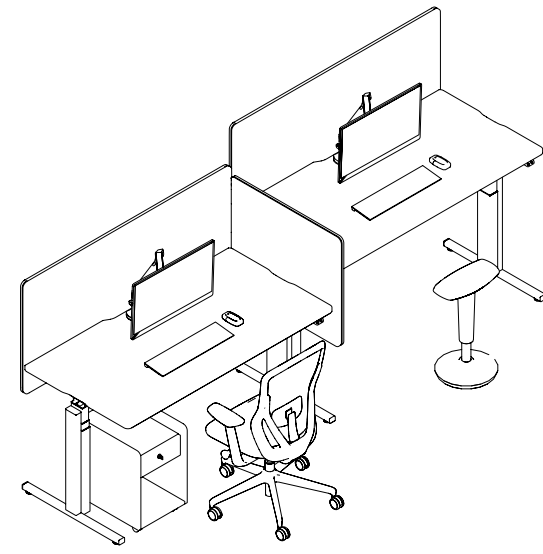

Product Overview

Typical 2