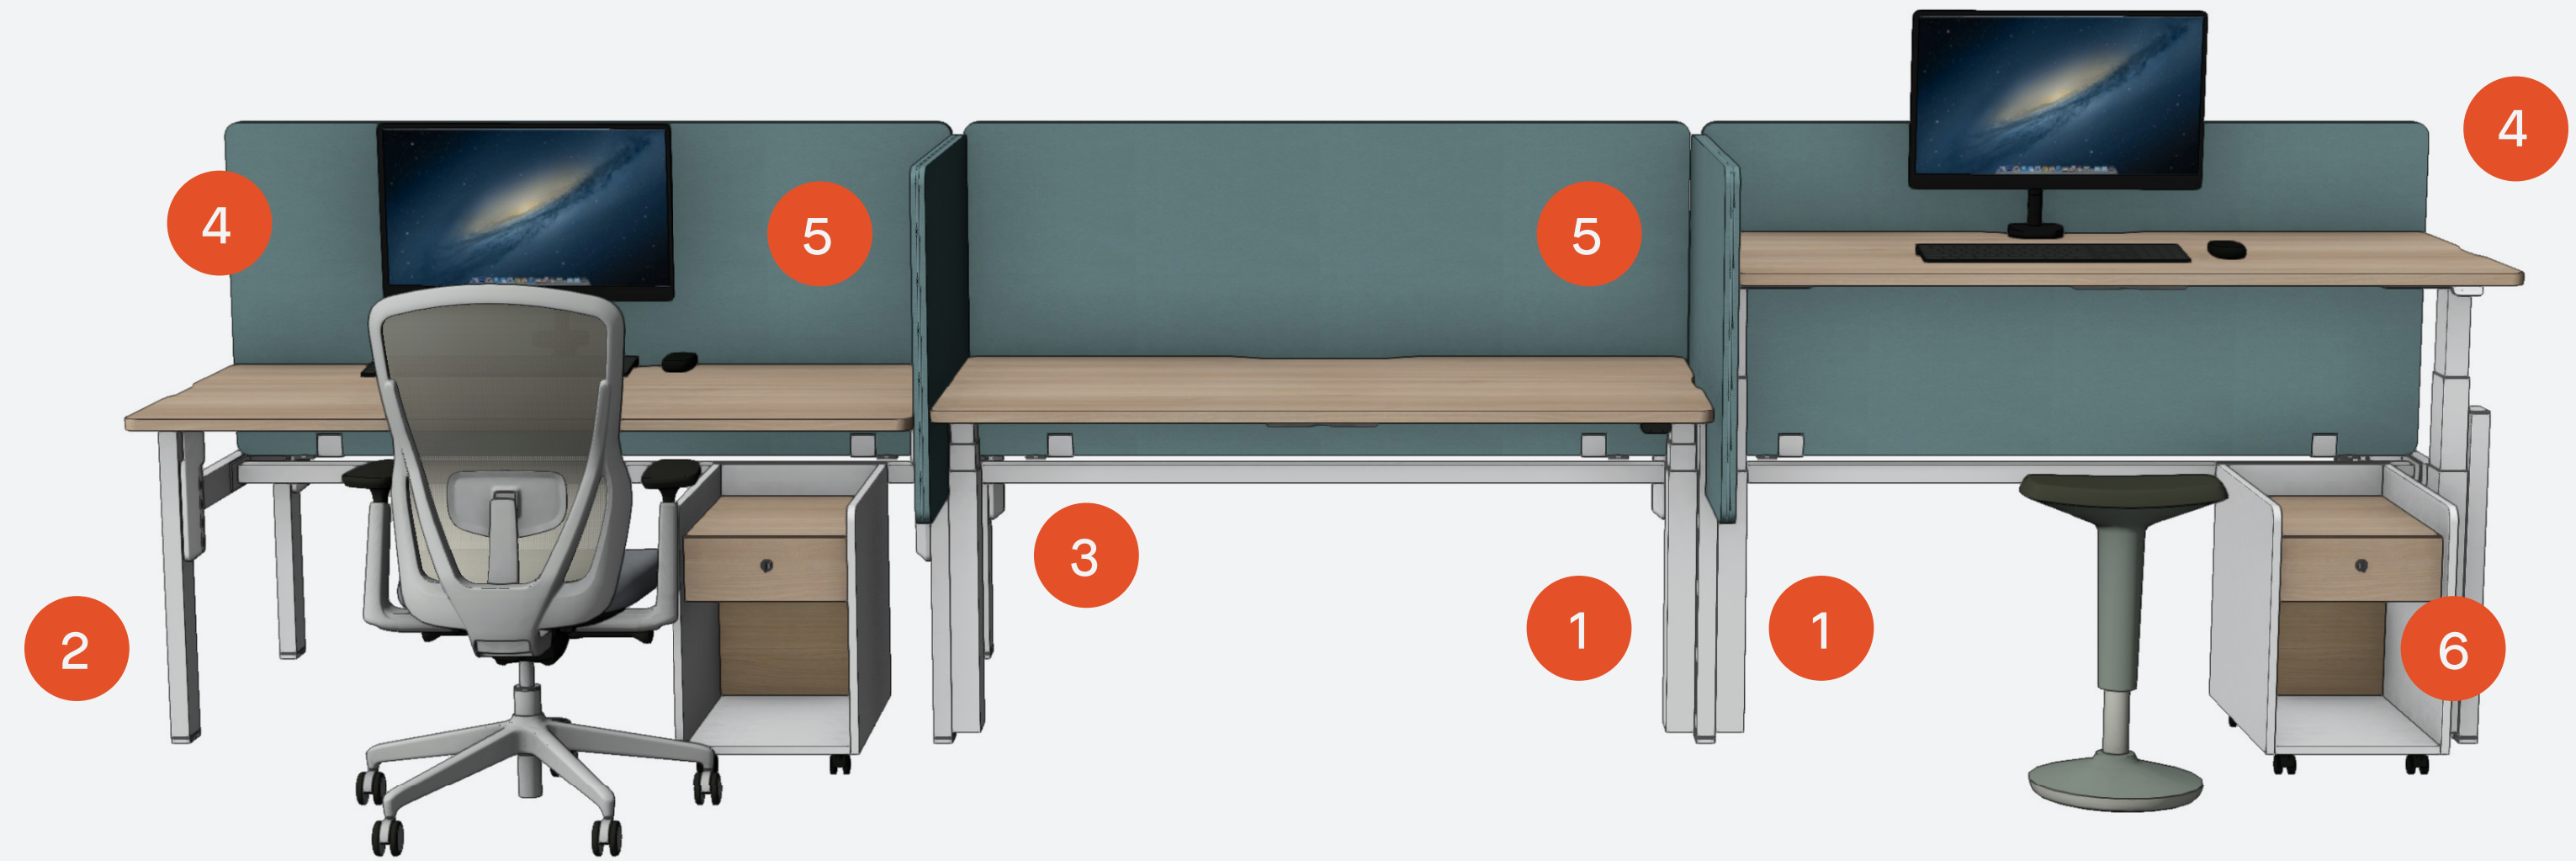

Example Three

1. WorkBase Height adjustable desk module. Height range 650-1250mm.
2. WorkBase Height settable desk module. Height range 630-850mm.
3. WorkBase High capacity, lay-in, cable tray, frame mounted.
4. WorkBase Fully Upholstered Desk Screen 1250mm high, frame mounted, optional pinnable insert.
5. WorkBase Fully Upholstered Extended Divider Screen 1250mm high, frame mounted, optional pinnable insert.
6. WorkBase Mobile Personal Storage Unit.

Example Four

1. WorkBase Height settable desk module. Height range 630-850mm.
2. WorkBase High capacity, lay-in, cable tray, frame mounted.
3. WorkBase Fully Upholstered Desk Screen 1050mm high, frame mounted, optional pinnable insert.
4. WorkBase Fully Upholstered Divider Screen 1050mm high, frame mounted, optional pinnable insert.
5. WorkBase Fully Upholstered Extended Divider Screen 1050mm high, frame mounted, optional pinnable insert.

Example Five

1. WorkBase Height settable desk module. Height range 630-850mm.
2. WorkBase High capacity, lay-in, cable tray, frame mounted.
3. WorkBase Fully Upholstered Desk Screen 1050mm high, frame mounted, optional pinnable insert.
4. WorkBase Fully Upholstered Divider Screen 1050mm high, frame mounted, optional pinnable insert.
5. WorkBase Fully Upholstered Divider Screen 1050mm high, frame mounted, optional pinnable insert.

Example Six

1. WorkBase Height adjustable desk module. Height range 650-1250mm.
2. WorkBase Height settable desk module. Height range 630-850mm.
3. WorkBase High capacity, lay-in, cable tray, frame mounted.
4. WorkBase Fully Upholstered Desk Screen 1250mm high, frame mounted, optional pinnable insert.
5. WorkBase Fully Upholstered Divider Screen 1250mm high, frame mounted, optional pinnable insert.
6. WorkBase Mobile Personal Storage Unit.