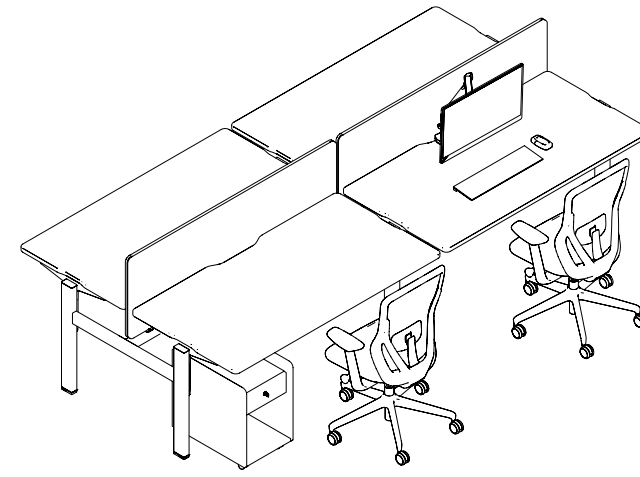

Product Overview

Typical 3