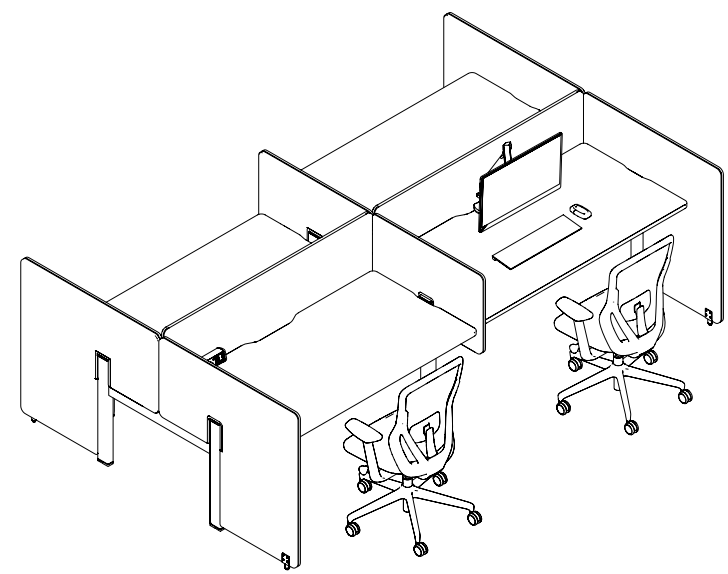

Product Overview

Typical 5