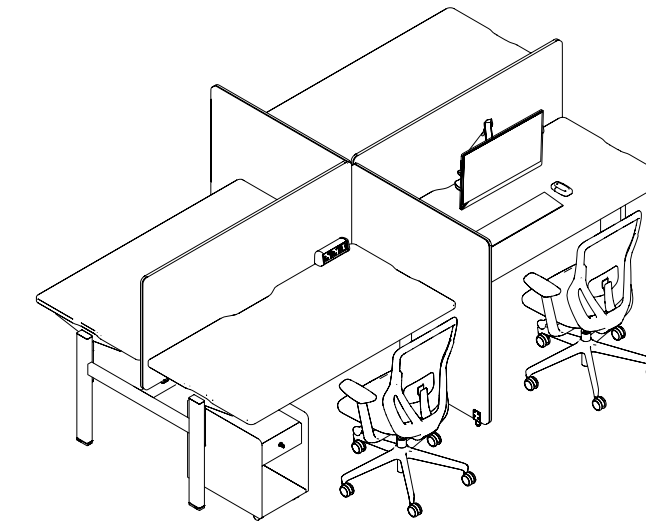

Product Overview

Typical 4