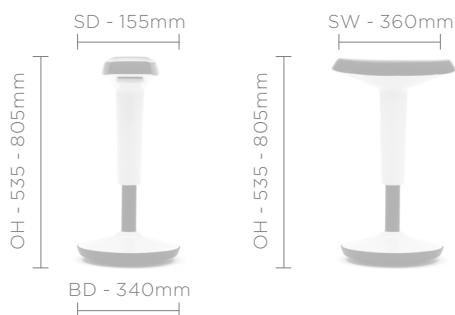

DIMENSIONS

DESIGN

By **Sven Von Boethcher, ID AID**

ID AID is an independent design studio founded in Stuttgart in 2011. It develops innovative concepts, products, spaces and strategies for national as well as international companies and brands.

A competent team of designers around company founder Sven von Boetticher

ensures space for creative ideas, based on team-work and an open company culture. Our personal way of designing products and offering brand consultation and strategic planning, generates archetypal product solutions and authentic concepts for product and brand communication.