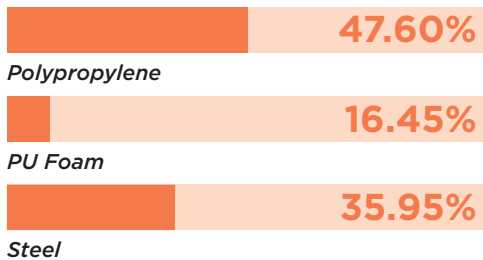

ENVIRONMENTAL

Material Content

Components are constructed of the following

Recyclability

The range is 99% recyclable

99%

SENATOR 3 R'S

Senator is committed to continually improving the sustainability of all environmental aspects within our business.

To meet both international standards and our own environmental targets we apply the three R's principle

-Reduce, Reuse and Recycle.

Whilst recycling is the element which receives the most exposure it is actually the last option available and should never be the prime target in anyone's battle to reduce waste.

It is our duty as individuals and as a company to initially attempt to **Reduce** usage. Then we should look to **Reuse** wherever possible and finally, only after these two processes have been exhausted, should we consider **Recycling**.

Reduce Reuse Recycle