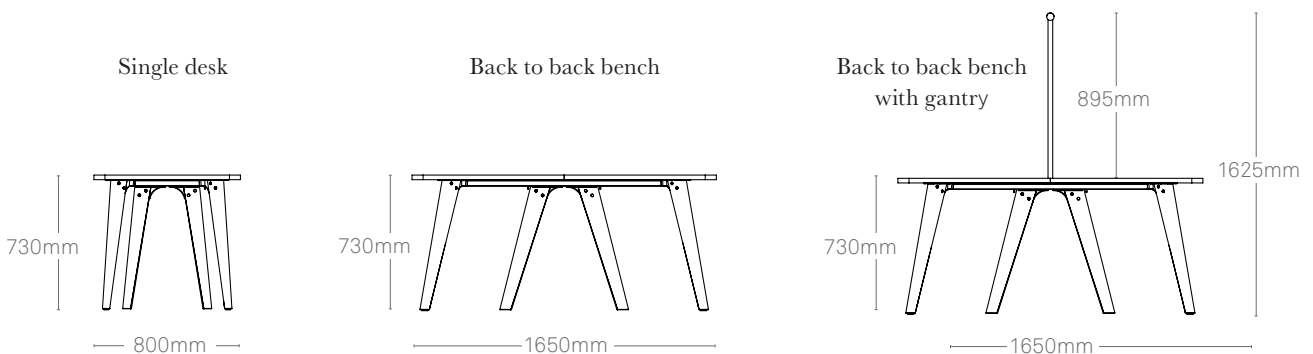

PAILO

Pailo provides a solution for both formal and informal working styles, taking a softer approach to the more formal bench desking systems.

DIMENSIONS

TECHNICAL INFORMATION

Standard Features

- Solid Ash sculpted legs
- Tooled Aluminium components
- Hidden frame fixings
- Levelling feet
- Scalloped cable access
- 25mm rectangular tops with table ends

Specifiable Features

- In-line or back to back frames
- Project Tables

Complementary Options

- Desk gantry for hanging lights and screens
- Adjustable drape screens
- Hanging screens
- Cloud screens
- Cloud screens with modesty panel
- Suspended lighting
- In-desk power modules for project tables
- Heavy gauge wire baskets in accent colours
- Wire under desk storage caddy
- Vertical cable riser

PAILO

Single executive desk
Widths. 1200-2000mm
Depth. 800mm

Stand alone desk
Widths. 1200-2000mm
Depth. 800mm

In-line desk
Widths. 1200-2000mm
Depth. 800mm

2 person
Widths. 1200-2000mm
Depth. 800mm

4 person
Widths. 1200-2000mm
Depth. 1650mm

Project Table
Widths. 2400-4800mm
Depth. 1650mm

Boat Shaped Project Table
Widths. 2400-4800mm
Depth. 1800mm

ENVIRONMENTAL

Material Content

Components are constructed of the following

Recycled Content

Contains up to 51% of Recycled Material