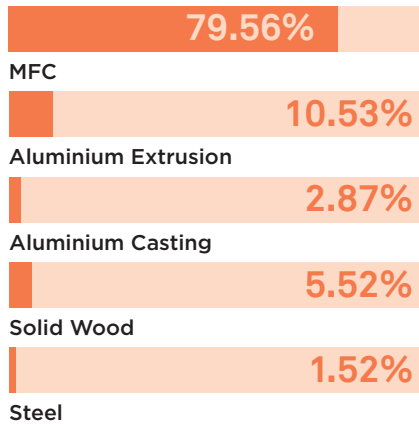

Project Table
Widths. 2400-4800mm
Depth. 1650mm

Boat Shaped Project Table
Widths. 2400-4800mm
Depth. 1800mm

ENVIRONMENTAL

Material Content

Components are constructed of the following

Recycled Content

Contains up to 51% of Recycled Material

Recyclability

The range is 99% recyclable

99%

Standard Top Finishes - MFC

Carini Walnut

Hacienda White

Autumn

Strata Oak

Maple

Highland Oak

Beech

Winter Oak

Clay

White

Light Grey

Denim