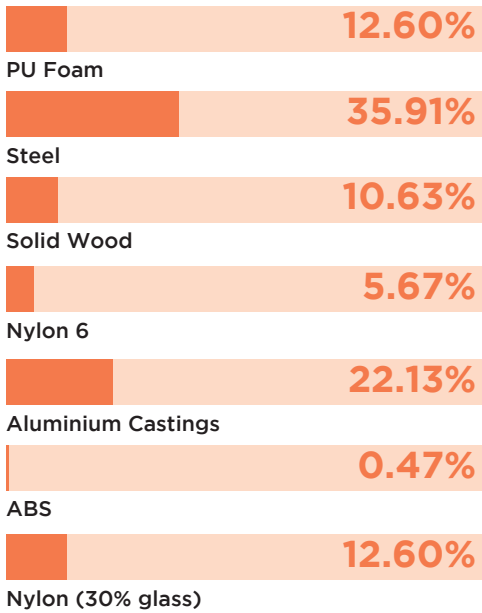

SENATOR

ENVIRONMENTAL

Material Content

Components are constructed of the following

Recycled Content

Contains up to 40% of Recycled Material

Recyclability

The range is 99% recyclable