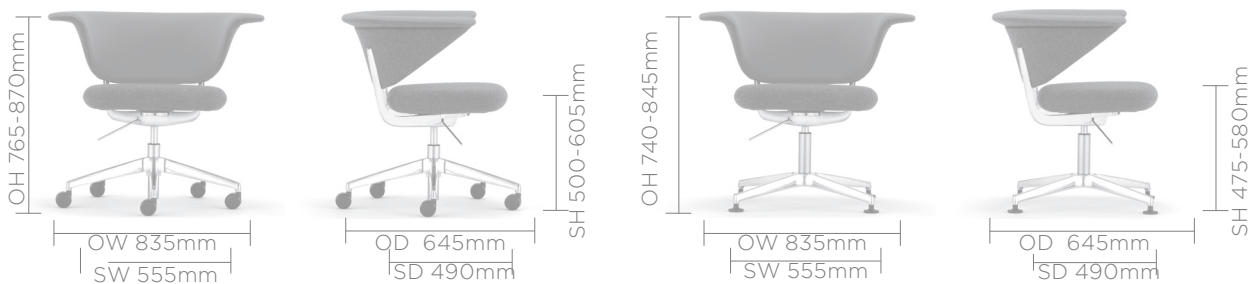

SENATOR

SHOLES

The Sholes multi-purpose chair has been designed specifically to support collaborative work settings

Its generous proportions and wrap around back provide excellent comfort whichever position you take. Optional extras include a bag hook and table which incorporates a cup holder.

Standard Features (*Selected models only)

Polished Aluminium yoke
Polished Aluminium base
5 star base*
4 star base*
Seat height adjustment
Fully upholstered
Moulded foam construction
Black plastic glides*

Optional Features

Independent seat swivel action
Swivel writing table and cupholder
Bag hook
Soft wheeled castors*
Multiple fabrics

DIMENSIONS

DESIGN

Senator

Our team of talented in house designers are responsible for creating elegant, innovative furniture designs which not only look beautiful, but minimise the impact on the world around us.