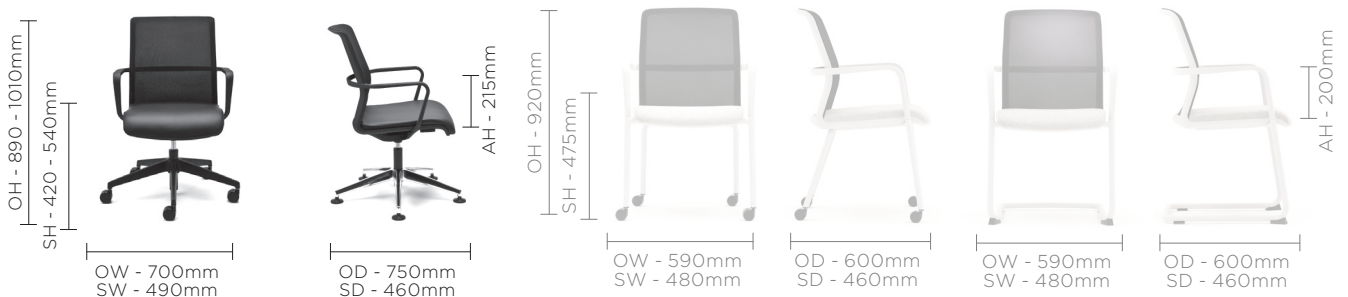

## CIRCO

Circo is a functionally simple light work chair for ad hoc touch down environments. Featuring a permanently floating action and a mesh back that morphs to support the user. Circo is suitable for both conference and meeting environments.

### Standard Features (\*Selected models only)

- 3D Self-supporting mesh back
- Molded seat foam
- 5 Star base\*
- Tubular Steel frame\*
- 60mm Hard wheel castors\*
- 50mm Hard wheel castors\*
- Height adjustment and free-floating tilt\*
- Swivel only\*
- Plastic glides\*

## DIMENSIONS