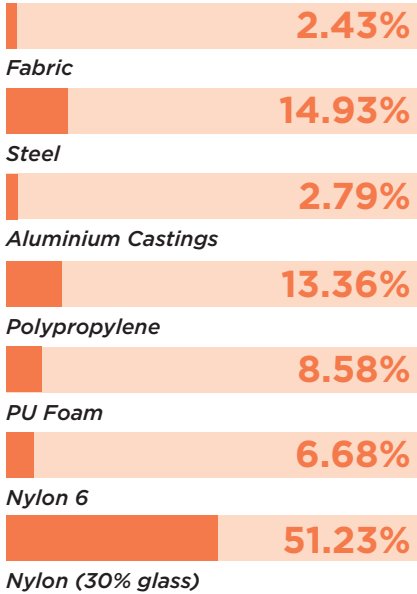

## DIMENSIONS

ENVIRONMENTAL

Material Content

Components are constructed of the following

Recycled Content

Contains up to 11.5% of Recycled Material

Recyclability

The range is 99% recyclable

99%