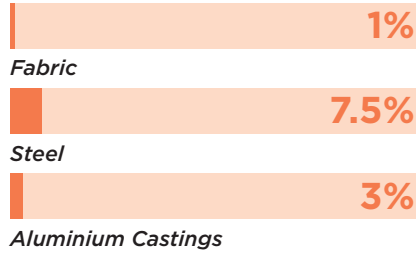

ENVIRONMENTAL

Material Content

Components are constructed of the following

Recycled Content

Contains up to 11.5% of Recycled Material

Recyclability

The range is 99% recyclable

99%