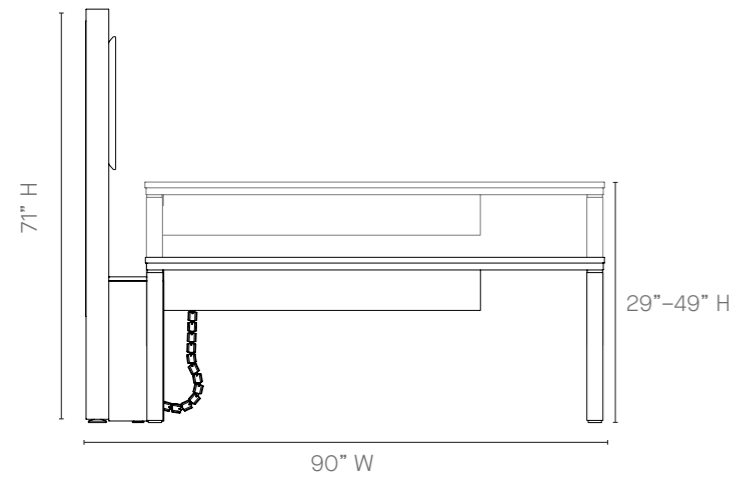

Play Height Adjustable Media Table – Product Detail

Media table
Electric height adjustable table frame in black. Offering a height range of 29" to 48." Complete with Integrated media mounting display panel.

Table Options
Integrated AV Power
Integrated AV Power Module with Show Me Cables
Whiteboard on rear of Media Mounting Display
Anti Collision Sensor Upgrade

Dimensions

Media Wall Finishes

Anthracite Finition Laminat