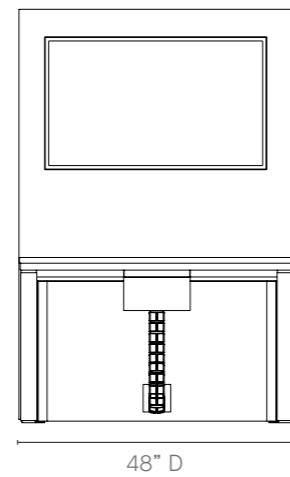

Play Height Adjustable Media Table – Product Detail

Media table
Electric height adjustable table frame in black. Offering a height range of 29" to 48." Complete with Integrated media mounting display panel.

Table Options
Integrated AV Power
Integrated AV Power Module with Show Me Cables
Whiteboard on rear of Media Mounting Display
Anti Collision Sensor Upgrade

Dimensions

Media Wall Finishes

Anthracite Finition Laminat