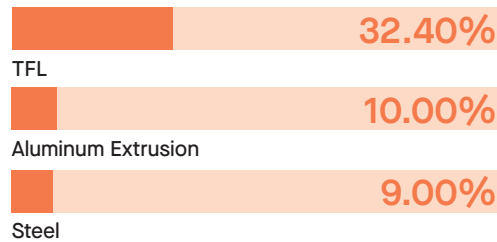

Idea Starter 9

Overall Height - 79"
Overall Width - 119.5"
Overall Depth - 17.5"

Idea Starter 10

Overall Height - 79"
Overall Width - 175.5"
Overall Depth - 136.25"

MATERIAL CONTENT

Components are constructed of the following

RECYCLED CONTENT

Contains up to 51.40% of Recycled Material

RECYCLABILITY

The range is 99% recyclable

99%

Environmental information for this range has been based on Idea Starter 7.

FINISH OPTIONS

Aluminium base frames and fabrications available in White, Black, Forest and Silk Gray.