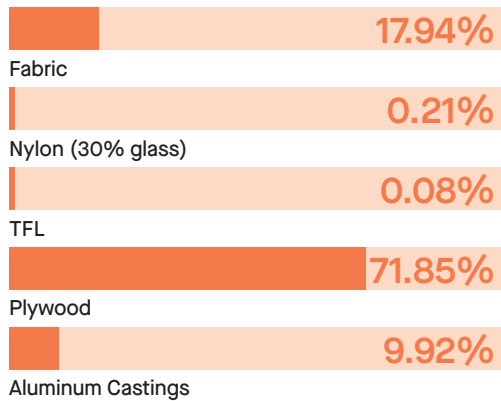

Idea Starter 9

Overall Height - 79"
Overall Width - 119.5"
Overall Depth - 17.5"

Idea Starter 10

Overall Height - 79"
Overall Width - 175.5"
Overall Depth - 136.25"

MATERIAL CONTENT

Components are constructed of the following

RECYCLED CONTENT

Contains up to 51.40% of Recycled Material

RECYCLABILITY

The range is 99% recyclable

99%

Environmental information for this range has been based on Idea Starter 7.

FINISH OPTIONS

Aluminium base frames and fabrications available in White, Black, Forest and Silk Gray.