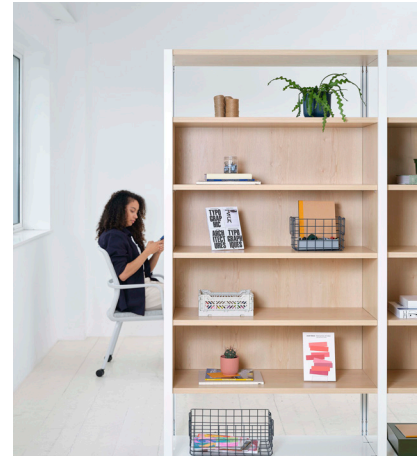

FRAMED

Framed is a highly customizable modular shelving and storage system. It can be configured to tailor its environment precisely, whether it be an open shelving unit to divide up an open plan space or provide high-density office storage.

Framed starts with its intelligent aluminum frame into which modules

can be dropped into. The modules consist of shelves, planters, open and closed storage units as well as lockers. These modules can be mixed and matched as can the heights of the frame.

Idea Starter 2