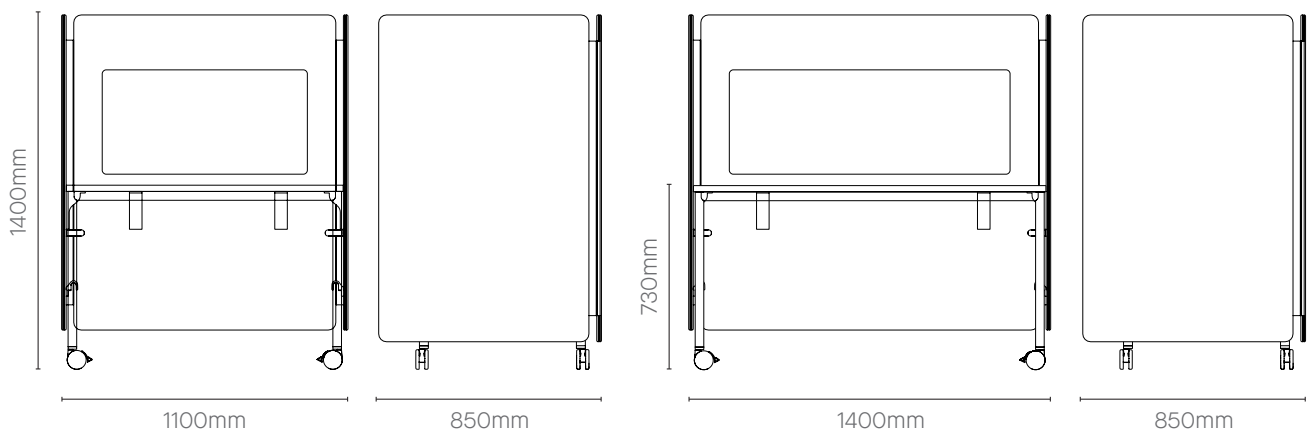

Standard Features

- Rigid Steel Frame
- KD Assembly
- 25mm MFC Tops
- Fully Upholstered Surround Screen with Pinnable Back Panel
- Fully Lockable Castors (Mobile Pods)
- Levelling Glides (Static Pods)

Specifiable Features

- 1100mm or 1400mm Wide
- Mobile or Static

Optional Features

- Integrated In Desk Power Shelf

Play Pod – Product Detail

Mobile Play Pod

Pod Options

- 1100mm wide Mobile pod with pinnable back panel
- 1400mm wide Mobile pod with pinnable back panel

Dimensions

* Desk Depth is 650mm.

Pod Shelf

Shelf Option

The Pod Shelf can be added to any of the Play Pods to add an extra storage solution.

Play Pod – Product Detail

Static Play Pod

Pod Options

- 1100mm wide static pod with pinnable back panel
- 1400mm wide static pod with pinnable back panel

Dimensions

* Desk Depth is 650mm.

Pod Shelf

Shelf Option

The Pod Shelf can be added to any of the Play Pods to add an extra storage solution.