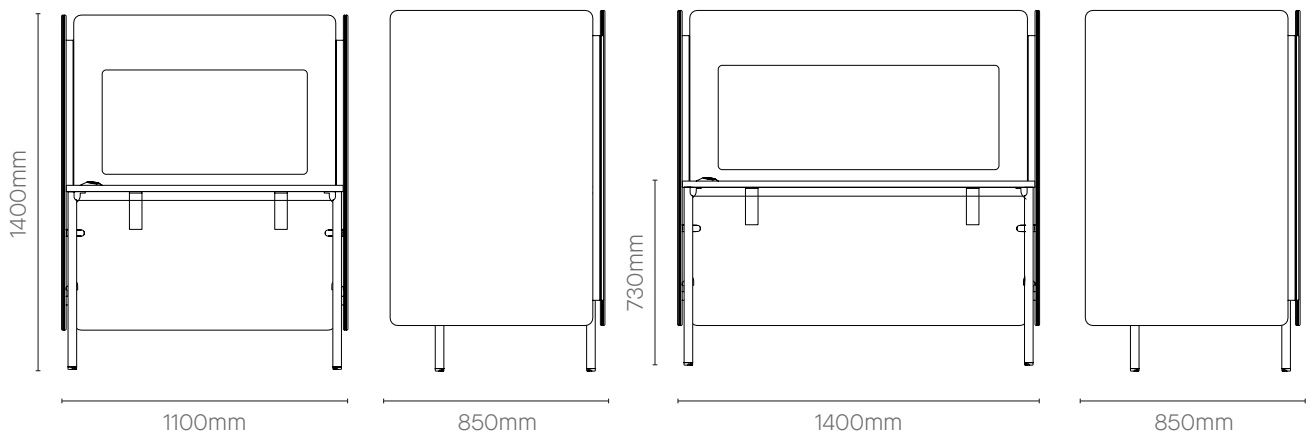

- 1100mm or 1400mm Wide
- Mobile or Static

Optional Features

- Integrated In Desk Power Shelf

Play Pod – Product Detail

Mobile Play Pod

Pod Options

- 1100mm wide Mobile pod with pinnable back panel
- 1400mm wide Mobile pod with pinnable back panel

Dimensions

* Desk Depth is 650mm.

Pod Shelf

Shelf Option

The Pod Shelf can be added to any of the Play Pods to add an extra storage solution.

Play Pod – Product Detail

Static Play Pod

Pod Options

- 1100mm wide static pod with pinnable back panel
- 1400mm wide static pod with pinnable back panel

Dimensions

* Desk Depth is 650mm.

Pod Shelf

Shelf Option

The Pod Shelf can be added to any of the Play Pods to add an extra storage solution.