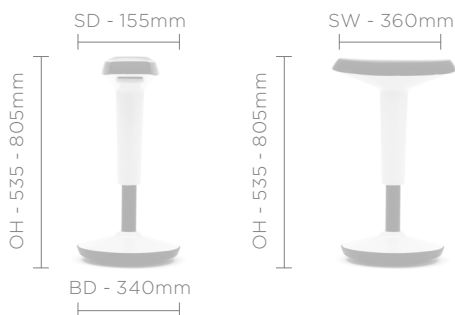

DIMENSIONS

DESIGN

By **Sven Von Boethcher, ID AID**

ID AID is an independent design studio founded in Stuttgart in 2011. It develops innovative concepts, products, spaces and strategies for national as well as international companies and brands.

A competent team of designers around company founder Sven von Boethcher

ensures space for creative ideas, based on team-work and an open company culture. Our personal way of designing products and offering brand consultation and strategic planning, generates archetypal product solutions and authentic concepts for product and brand communication.