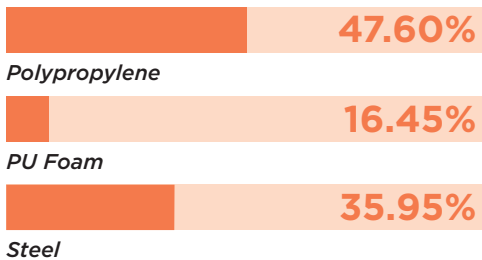

ENVIRONMENTAL

Material Content

Components are constructed of the following

Recyclability

The range is 99% recyclable

99%

SENATOR 3 R'S

Senator is committed to continually improving the sustainability of all environmental aspects within our business.

To meet both international standards and our own environmental targets we apply the three R's principle

-Reduce, Reuse and Recycle.

Whilst recycling is the element which receives the most exposure it is actually the last option available and should never be the prime target in anyone's battle to reduce waste.

It is our duty as individuals and as a company to initially attempt to **Reduce** usage. Then we should look to **Reuse** wherever possible and finally, only after these two processes have been exhausted, should we consider **Recycling**.

Reduce Reuse Recycle