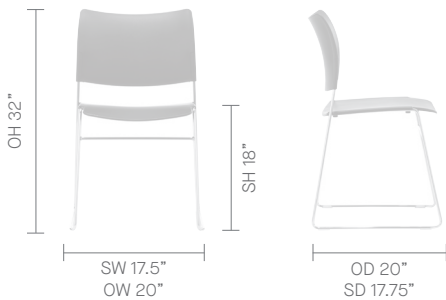

stacking chair is light both visually and physically. Elios can achieve a stack of 40 chairs on its trolley, fitting comfortably through a standard doorway.

DIMENSIONS

DESIGN

Senator

Our team of talented in house designers are responsible for creating elegant, innovative furniture designs which not only look beautiful, but minimise the impact on the world around us.

STANDARD FEATURES

(*Selected models only)

- Stacks up to 40 high on a trolley*
- Stacks up to 12 high without trolley
- Wire frame
- Plastic seat / back*
- Upholstered seat*
- Under seat stacking shroud