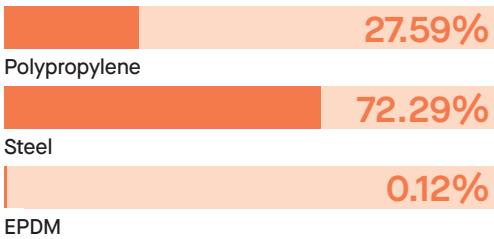

STANDARD FEATURES

(*Selected models only)

- Stacks up to 40 high on a trolley*
- Stacks up to 12 high without trolley
- Wire frame
- Plastic seat / back*
- Upholstered seat*
- Under seat stacking shroud

OPTIONAL FEATURES

- Plastic glides or plastic glides with felt
- Plastic glides with linking
- Under seat retractable linking
- Writing tablet (LH/RH)
- Prater book holder (LH)
- Banqueting cover*
- Chair Trolley (enables stacking up to 40 non-upholstered chairs)*
- Tablet Trolley (holds 30 tablers LH or RH)
- Multiple Fabrics

- Choice of finish options available (See finish page)

PERFORMANCE STANDARDS

- EN13761:2002-4
- ANSI/BIFMA X5.1:2011
- EN14703:2007
- EN14373:2007-L2
- GS Certificate
- SCS-EC10.2-2007 Indoor Air Quality

MATERIAL CONTENT

Components are constructed of the following

RECYCLED CONTENT

Contains up to 36.00% of Recycled Material

RECYCLABILITY

The range is 99% recyclable

99%

SENATOR 3 R'S

Senator is committed to continually improving the sustainability of all environmental aspects within our business.

To meet both international standards and our own environmental targets we apply the three R's principle

-Reduce, Reuse and Recycle.

While recycling is the element which receives the most exposure it is actually the last option available and should never be the prime target in anyone's battle to reduce waste.

It is our duty as individuals and as a company to initially attempt to **Reduce** usage. Then we should look to **Reuse** wherever possible and finally, only after these two processes have been exhausted, should we consider **Recycling**.

REDUCE REUSE RECYCLE