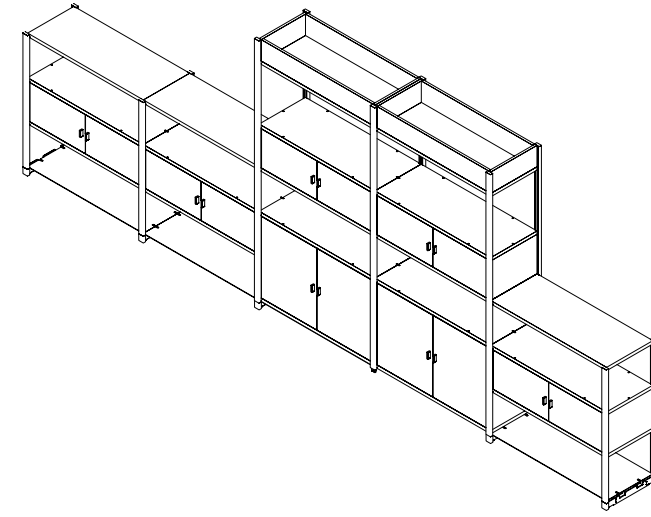

Idea Starter 3