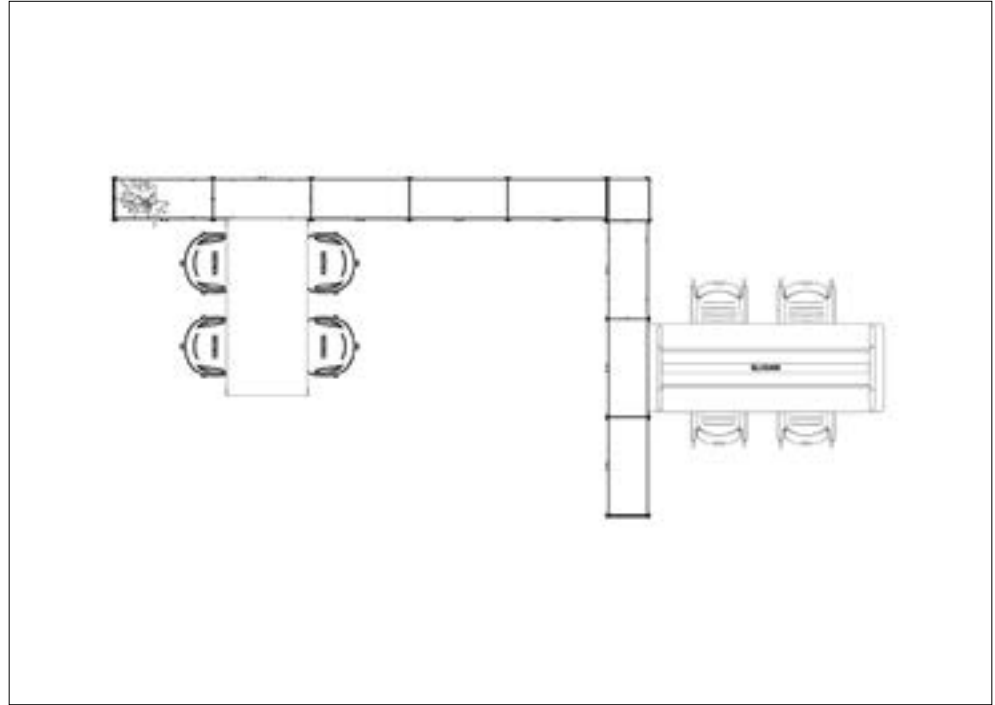

Setting Seven

Senator Products:

- 1x Framed Configuration with Module Cupboards and Shelves
- 4x Jonny Stool
- 1x Play Table

Allermuir Products:

- 4x Kin Chair
- 1x Silta Table