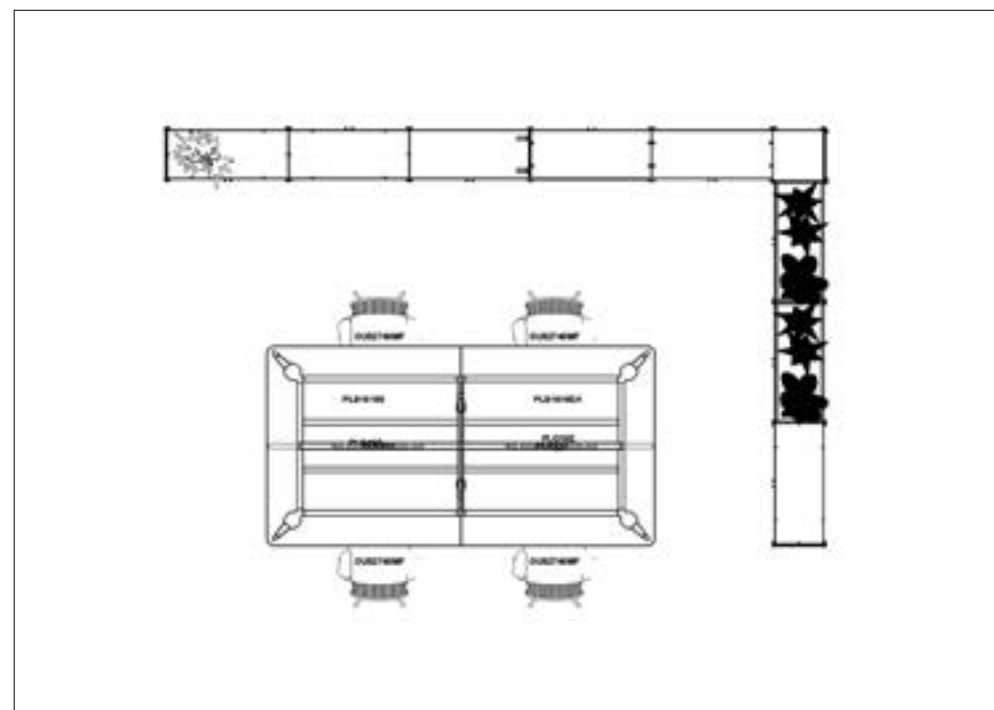

- 1x Framed Configuration with Whiteboard, Module Cupboards and Shelves
- 2x Play Table
- 6x Ousby Chair
- 1x Pailo Bench

Allermuir Products:

- 1x Host Table
- 8x Axyl Stool

Setting Five

Senator Products:

2x Framed Configuration with Module
Cupboards and Planters, Shelves
and Whiteboards

1x Pailo Bench

4x Ousby Chair

Setting Six

Senator Products:

- 1x Adapt Wall
- 2x Framed Configuration with Shelves and Module Cupboards
- 2x Circo Chair
- 1x Pailo Table