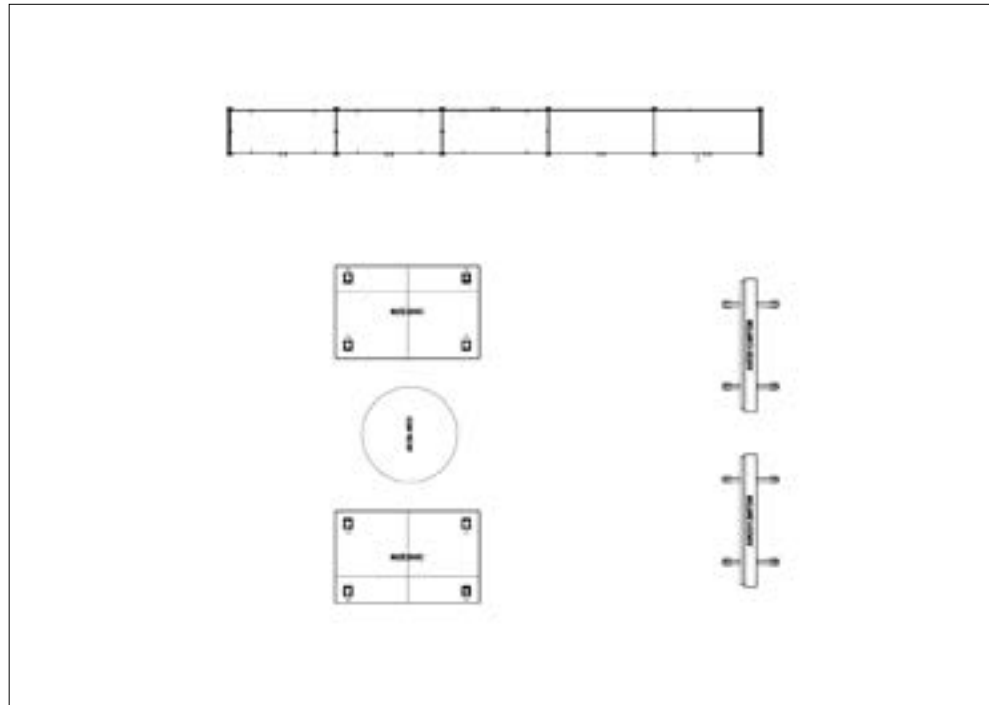

Setting Eight

Senator Products:

- 1x Framed Configuration with Module Cupboards and Shelves
- 1x Mote Stool
- 2x Adapt Wall

Allermuir Products:

- 1x Axyl Stool
- 1x Conic Table
- 2x Mayze Mobile