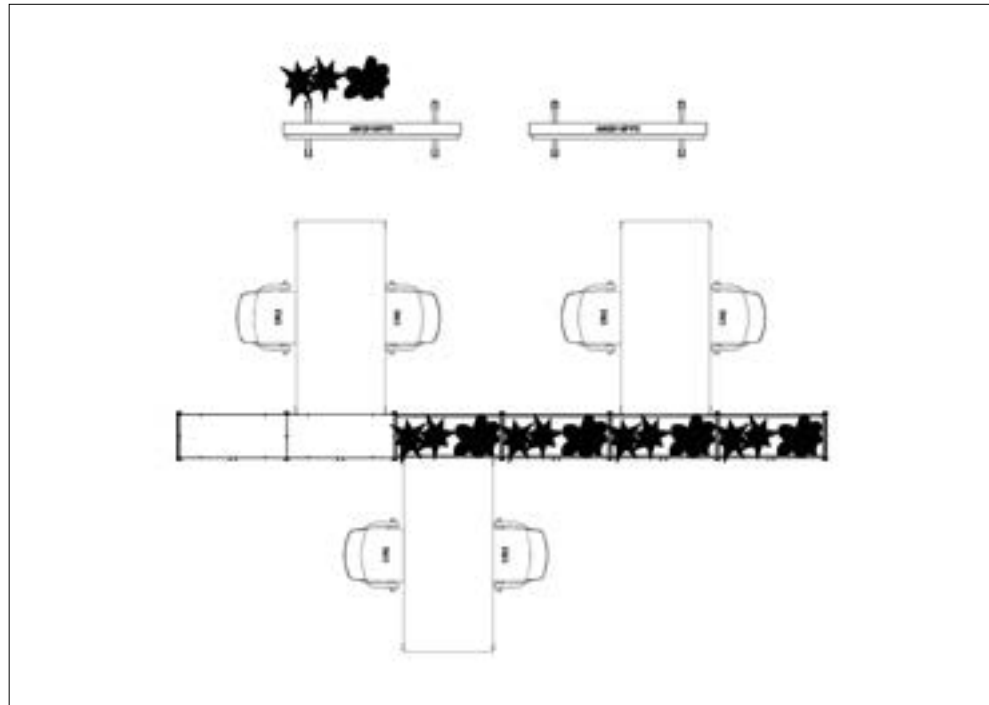

Allermuir Products:

- 1x Silta Bench
- 4x Axyl Stools

Setting Three

Senator Products:

- 1x Framed Configuration with Module
Cupboards and Planters
- 6x Circo Chair
- 2x Adapt Wall

Setting Four

Senator Products: