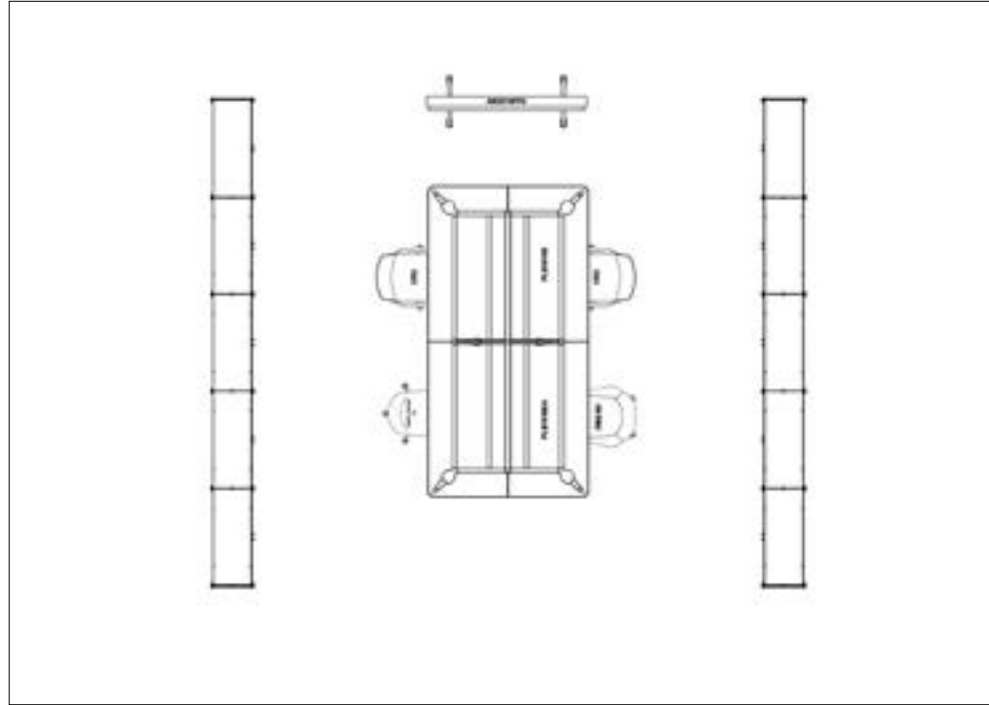

Setting Six

Senator Products:

- 1x Adapt Wall
- 2x Framed Configuration with Shelves and Module Cupboards
- 2x Circo Chair
- 1x Pailo Table

Allermuir Products:

- 1x Famiglia Chair
- 1x Kin Chair