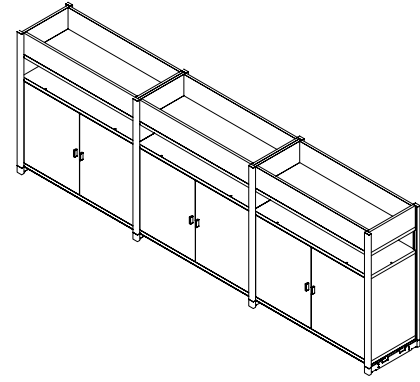

Idea Starter 2