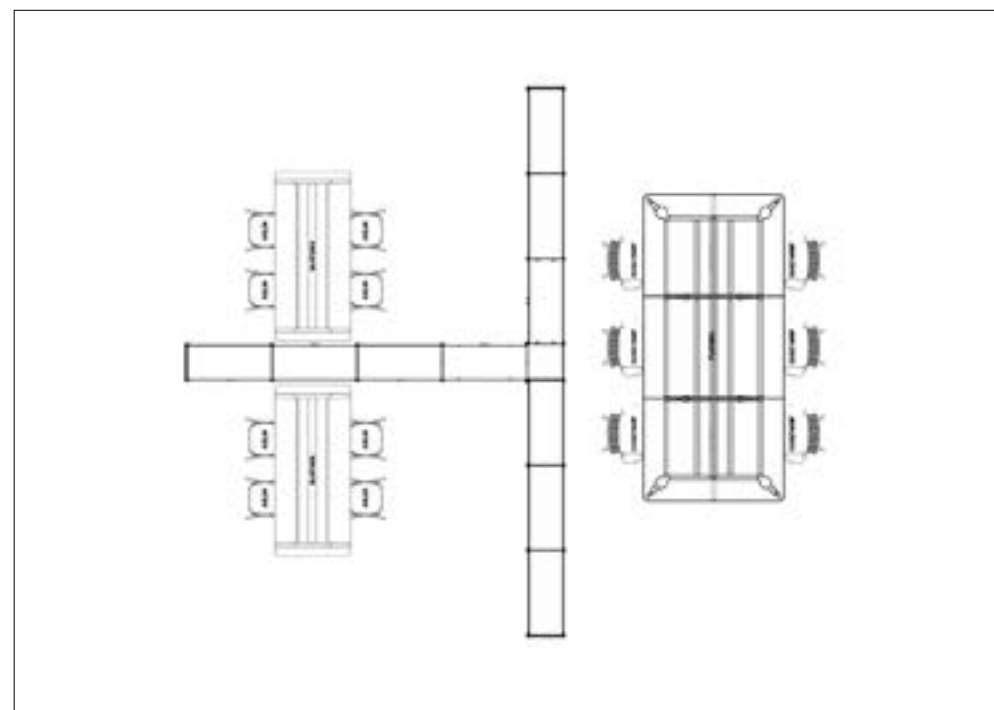

Allermuir Products:

- 1x Silta Bench
- 4x Axyl Stools

Setting Three

Senator Products:

- 1x Framed Configuration with Module
Cupboards and Planters
- 6x Circo Chair
- 2x Adapt Wall

Setting Four

Senator Products:

- 1x Framed Configuration with Whiteboard, Module Cupboards and Shelves
- 2x Play Table
- 6x Ousby Chair
- 1x Pailo Bench

Allermuir Products:

- 1x Host Table
- 8x Axyl Stool

Setting Five

Senator Products: