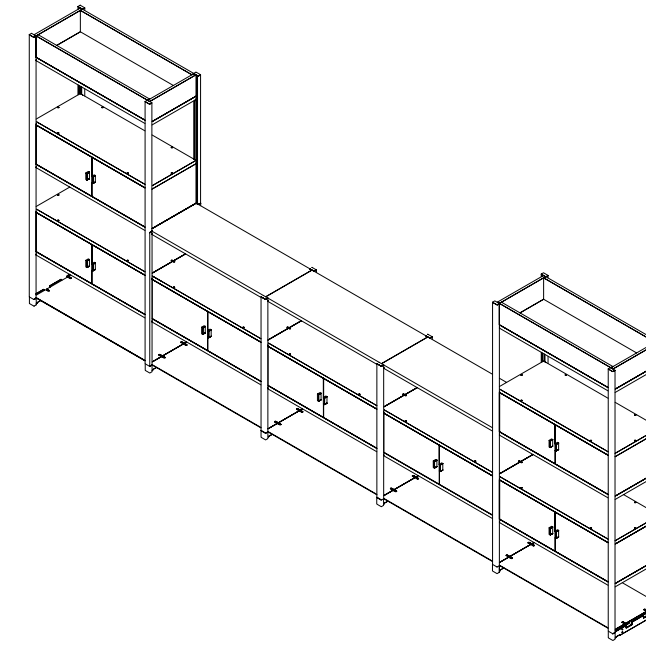

Idea Starter 4