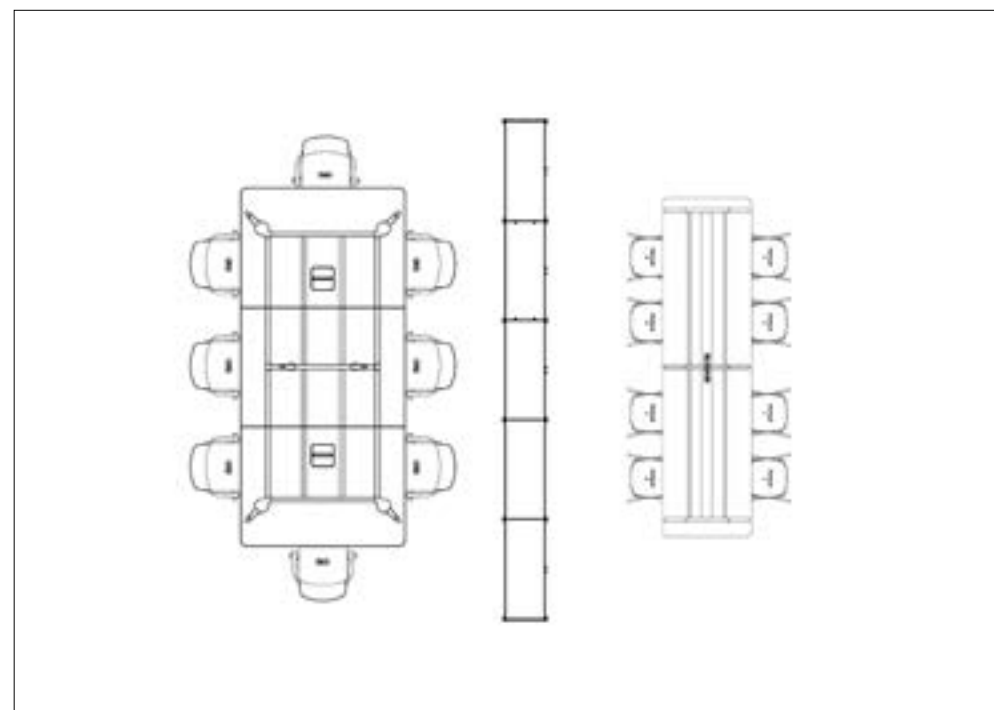

Setting Two

Senator Products:

- 1x Framed Configuration with Module
  Cupboards and Shelves
- 2x Adapt Wall
- 1x Pailo Bench
- 4x Circo Multipurpose Chair

Allermuir Products:

- 1x Silta Bench
- 4x Axyl Stools