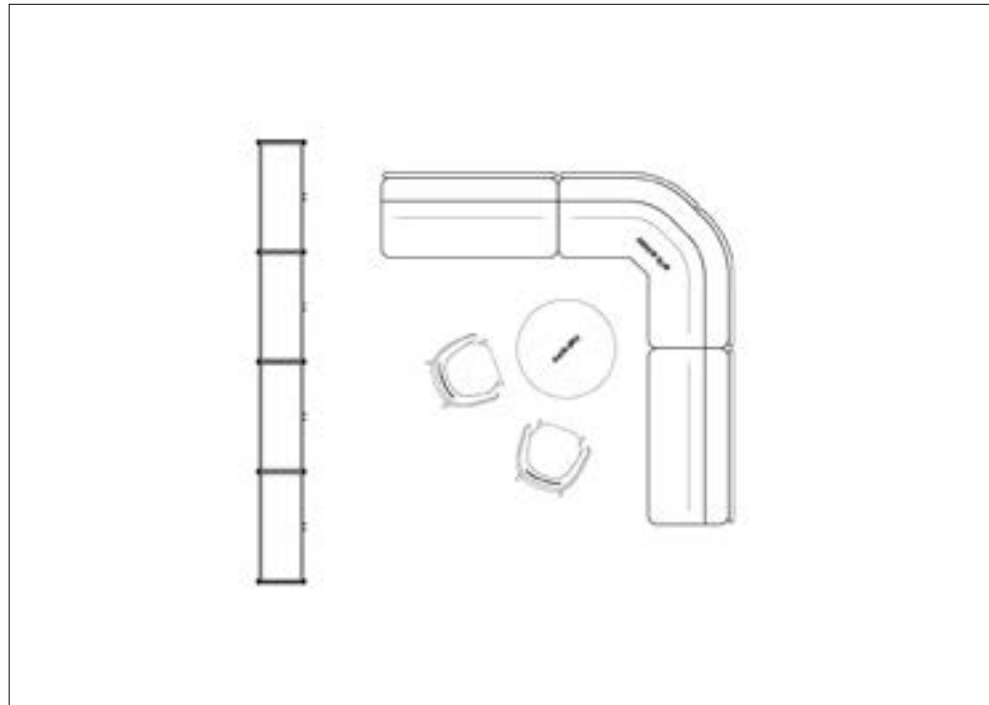

Setting One

Senator Products:

- 1x Framed Configuration with Module
  Cupboards and Planters
- 3x Mote Sofa

Allermuir Products:

- 2x Bastile Chair
- 1x Conic Table