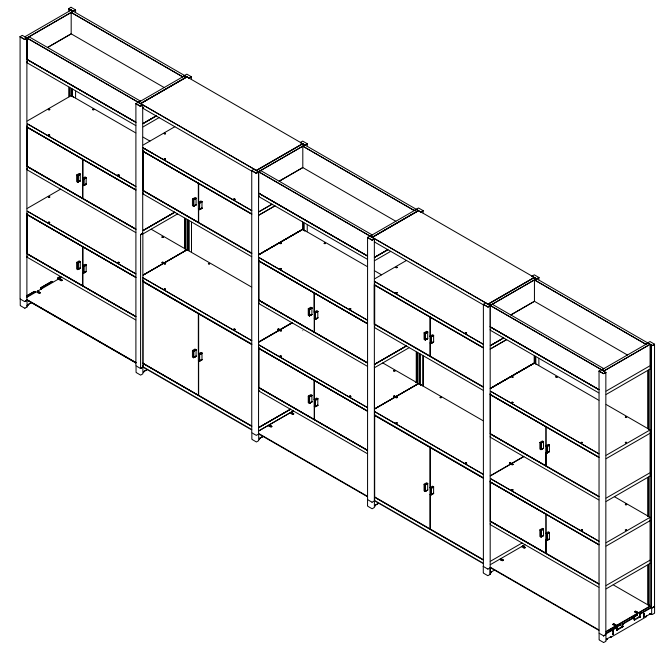

Idea Starter 6