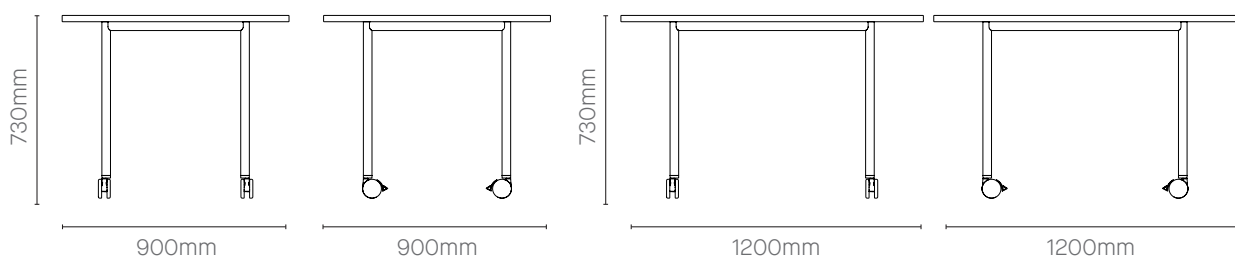

Dimensions

1200mm Depth

Round Work Table

Table Options

- 900mm diameter Round Work Table
- 1200mm diameter Round Work Table

Dimensions

730mm High

Play Tables – Product Detail

High Slim Table

Table Options
1200mm wide Mobile High Slim Table
1650mm wide Mobile High Slim Table
1800mm wide Mobile High Slim Table

Dimensions
600mm Depth

Static High Slim Table

Table Options
1200mm wide Static Slim table
1650mm wide Static Slim table
1800mm wide Static Slim table

Dimensions
600mm Depth

High Work Table

Table Options

- 1200mm wide Mobile High Work Table
- 1650mm wide Mobile High Work Table
- 1800mm wide Mobile High Work Table

Dimensions
825mm Depth

Static High Work Table

Table Options

- 1200mm wide Static Work table
- 1650mm wide Static Work table
- 1800mm wide Static Work table

Dimensions
825mm Depth

Table Top Finishes*

Maple

Additional Table Top Finishes

White

Winter Oak