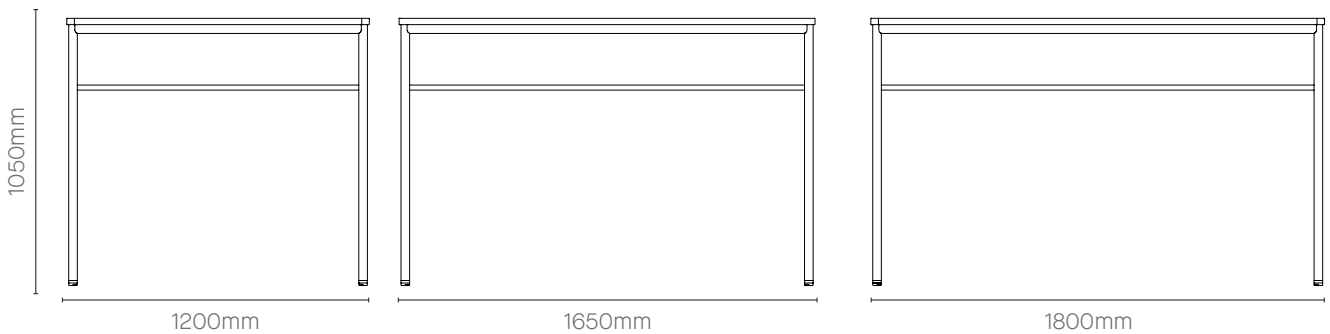

Dimensions

1200mm Depth

Round Work Table

Table Options

- 900mm diameter Round Work Table
- 1200mm diameter Round Work Table

Dimensions

730mm High

Play Tables – Product Detail

High Slim Table

Table Options
1200mm wide Mobile High Slim Table
1650mm wide Mobile High Slim Table
1800mm wide Mobile High Slim Table

Dimensions
600mm Depth

Static High Slim Table

Table Options
1200mm wide Static Slim table
1650mm wide Static Slim table
1800mm wide Static Slim table

Dimensions
600mm Depth

High Work Table

Table Options

- 1200mm wide Mobile High Work Table
- 1650mm wide Mobile High Work Table
- 1800mm wide Mobile High Work Table

Dimensions
825mm Depth

Static High Work Table

Table Options

- 1200mm wide Static Work table
- 1650mm wide Static Work table
- 1800mm wide Static Work table

Dimensions
825mm Depth

Table Top Finishes*

Maple

Additional Table Top Finishes

White

Winter Oak