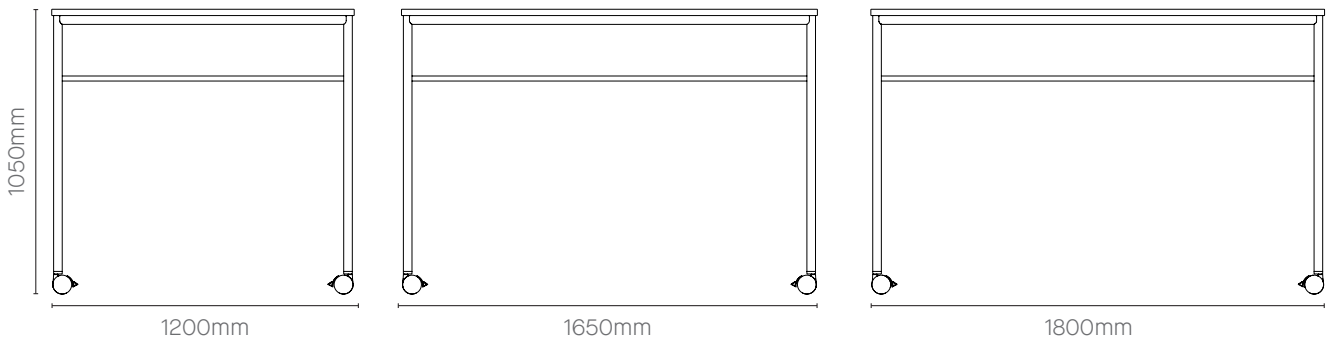

Dimensions

1200mm Depth

Round Work Table

Table Options

- 900mm diameter Round Work Table
- 1200mm diameter Round Work Table

Dimensions

730mm High

Play Tables – Product Detail

High Slim Table

Table Options
1200mm wide Mobile High Slim Table
1650mm wide Mobile High Slim Table
1800mm wide Mobile High Slim Table

Dimensions
600mm Depth

Static High Slim Table

Table Options
1200mm wide Static Slim table
1650mm wide Static Slim table
1800mm wide Static Slim table

Dimensions
600mm Depth

High Work Table

Table Options

- 1200mm wide Mobile High Work Table
- 1650mm wide Mobile High Work Table
- 1800mm wide Mobile High Work Table

Dimensions
825mm Depth

Static High Work Table

Table Options

- 1200mm wide Static Work table
- 1650mm wide Static Work table
- 1800mm wide Static Work table

Dimensions
825mm Depth

Table Top Finishes*

Maple

Additional Table Top Finishes

White

Winter Oak