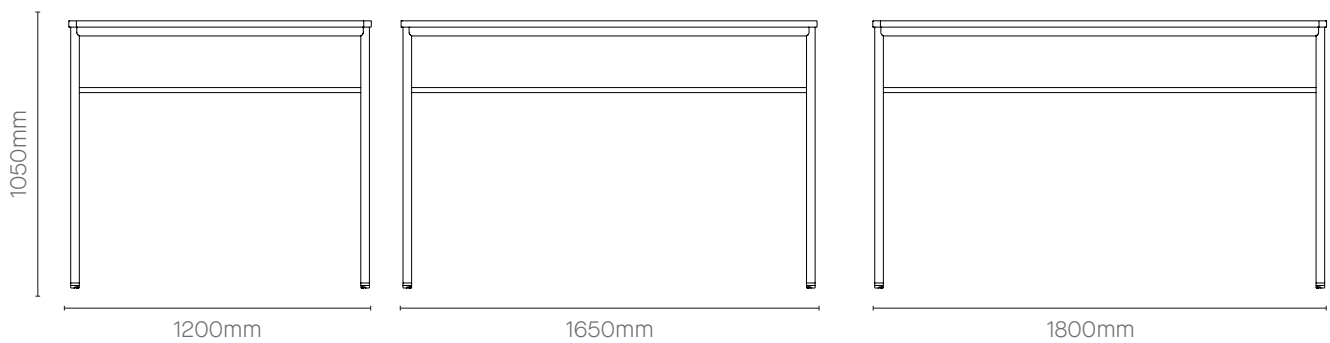

Dimensions

1200mm Depth

Round Work Table

Table Options

- 900mm diameter Round Work Table
- 1200mm diameter Round Work Table

Dimensions

730mm High

Play Tables – Product Detail

High Slim Table

Table Options
1200mm wide Mobile High Slim Table
1650mm wide Mobile High Slim Table
1800mm wide Mobile High Slim Table

Dimensions
600mm Depth

Static High Slim Table

Table Options
1200mm wide Static Slim table
1650mm wide Static Slim table
1800mm wide Static Slim table

Dimensions
600mm Depth

High Work Table

Table Options

- 1200mm wide Mobile High Work Table
- 1650mm wide Mobile High Work Table
- 1800mm wide Mobile High Work Table

Dimensions
825mm Depth

Static High Work Table

Table Options

- 1200mm wide Static Work table
- 1650mm wide Static Work table
- 1800mm wide Static Work table

Dimensions
825mm Depth

Table Top Finishes*

Maple

Additional Table Top Finishes

White

Winter Oak