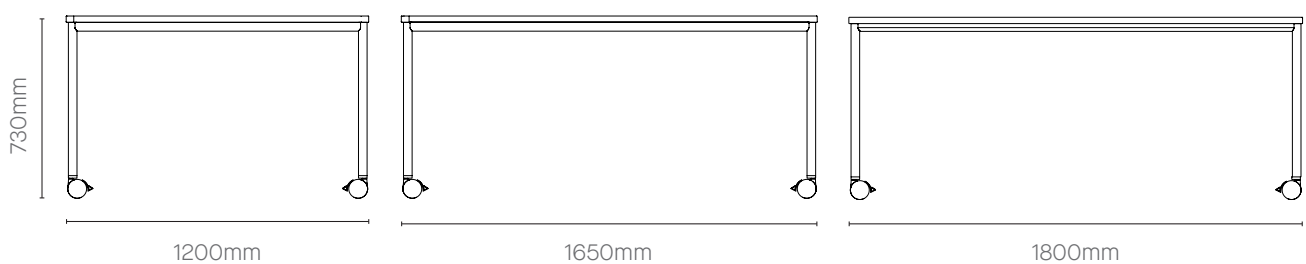

Play Tables – Product Detail

Rectangular Education Table

800mm wide by 600mm deep Rectangular Educational Table

Dimensions
730mm High

Play Tables – Product Detail

Rectangular Slim Table

Table Options

- 1200mm wide Mobile Rectangular Slim Table
- 1650mm wide Mobile Rectangular Slim Table
- 1800mm wide Mobile Rectangular Slim Table

Dimensions

600mm Depth

Rectangular Work Table

Table Options

- 1200mm wide Mobile Rectangular Work Table
- 1650mm wide Mobile Rectangular Work Table
- 1800mm wide Mobile Rectangular Work Table

Dimensions

825mm Depth

Dimensions

1200mm Depth

Round Work Table

Table Options

- 900mm diameter Round Work Table
- 1200mm diameter Round Work Table

Dimensions

730mm High

Play Tables – Product Detail

Table Options

- 1200mm wide Static Work table
- 1650mm wide Static Work table
- 1800mm wide Static Work table

Dimensions
825mm Depth

Table Top Finishes*

Maple

Additional Table Top Finishes

White

Winter Oak