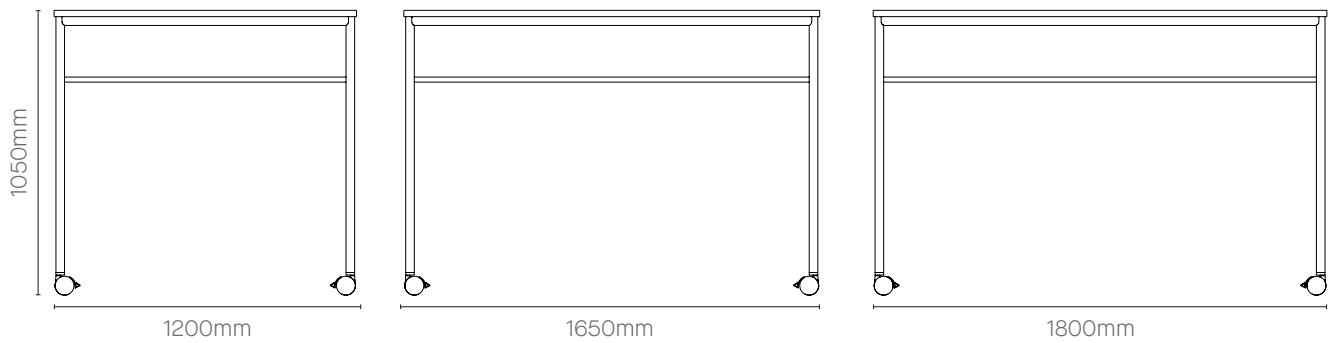

Dimensions

1200mm Depth

Round Work Table

Table Options

- 900mm diameter Round Work Table
- 1200mm diameter Round Work Table

Dimensions

730mm High

Play Tables – Product Detail

High Slim Table

Table Options
1200mm wide Mobile High Slim Table
1650mm wide Mobile High Slim Table
1800mm wide Mobile High Slim Table

Dimensions
600mm Depth

Static High Slim Table

Table Options
1200mm wide Static Slim table
1650mm wide Static Slim table
1800mm wide Static Slim table

Dimensions
600mm Depth

High Work Table

Table Options

- 1200mm wide Mobile High Work Table
- 1650mm wide Mobile High Work Table
- 1800mm wide Mobile High Work Table

Dimensions
825mm Depth

Static High Work Table

Table Options

- 1200mm wide Static Work table
- 1650mm wide Static Work table
- 1800mm wide Static Work table

Dimensions
825mm Depth

Table Top Finishes*

Maple

Additional Table Top Finishes

White

Winter Oak