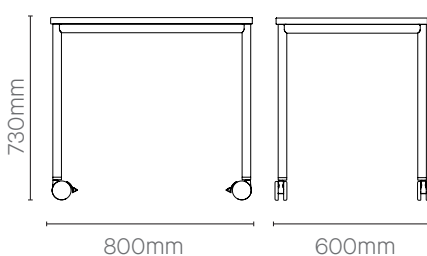

Standard Features

- Rigid Steel Frame
- KD Assembly
- 25mm MFC Tops
- Fully Lockable Castors (Mobile Tables)
- Levelling Glides (Static Tables)

Specifiable Features

- Educational Tables
- Slim Tables
- Work Tables
- Collaboration Tables
- Round Work tables
- High Slim tables
- High Slim Static Tables
- High Work Tables
- High Work Static Tables

Play Tables – Product Detail

Rectangular Education Table

800mm wide by 600mm deep Rectangular Educational Table

Dimensions
730mm High

Play Tables – Product Detail

Rectangular Slim Table

Table Options

- 1200mm wide Mobile Rectangular Slim Table
- 1650mm wide Mobile Rectangular Slim Table
- 1800mm wide Mobile Rectangular Slim Table

Dimensions

600mm Depth

Rectangular Work Table

Table Options

- 1200mm wide Mobile Rectangular Work Table
- 1650mm wide Mobile Rectangular Work Table
- 1800mm wide Mobile Rectangular Work Table

Dimensions

825mm Depth

Dimensions

1200mm Depth

Round Work Table

Table Options

- 900mm diameter Round Work Table
- 1200mm diameter Round Work Table

Dimensions

730mm High

Play Tables – Product Detail