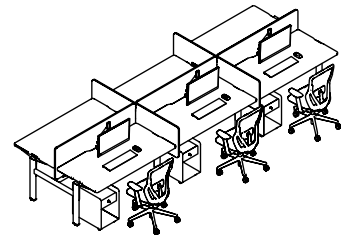

Idea Starter 6

Overall Height: 1050
Overall Width: 4840
Overall Depth: 1700

Desk Widths: 1600
Desk Depth: 800