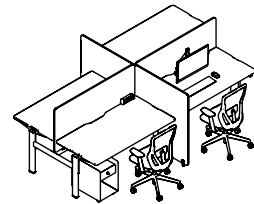

DIMENSIONS

Idea Starter 1

Overall Height: 1050
Overall Width: 1640
Overall Depth: 850

Desk Widths: 1600
Desk Depth: 800

Idea Starter 2

Overall Height: 1250
Overall Width: 3240
Overall Depth: 850

Desk Widths: 1600
Desk Depth: 800

Idea Starter 3

Overall Height: 1050
Overall Width: 3240
Overall Depth: 1650

Desk Widths: 1600
Desk Depth: 800

Idea Starter 4

Overall Height: 1250
Overall Width: 3240
Overall Depth: 2090

Desk Widths: 1600
Desk Depth: 800

Idea Starter 5

Overall Height: 1050
Overall Width: 3240
Overall Depth: 2090

Desk Widths: 1600
Desk Depth: 800

Idea Starter 6

Overall Height: 1050
Overall Width: 4840
Overall Depth: 1700

Desk Widths: 1600
Desk Depth: 800

Idea Starter 7

Overall Height: 1250
Overall Width: 4840
Overall Depth: 1700

Desk Widths: 1600
Desk Depth: 800

Idea Starter 8

Overall Height: 1250
Overall Width: 4840
Overall Depth: 1700

Desk Widths: 1600
Desk Depth: 800

Other Dimensions

Height Settable Module: 630-850
Electric Height Adjustable Module: 650-1250

Desk Widths: 1200 / 1400 / 1600 / 1800 / 2000

Single Desk Screens Widths: 1200 / 1400 / 1600 / 1800 / 2000
Back to Back Desk Screens Widths: 1200 / 1400 / 1600 / 1800 / 2000