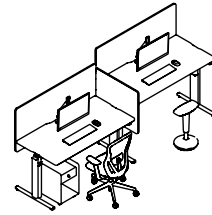

Idea Starter 2

Overall Height: 1250
Overall Width: 3240
Overall Depth: 850

Desk Widths: 1600
Desk Depth: 800