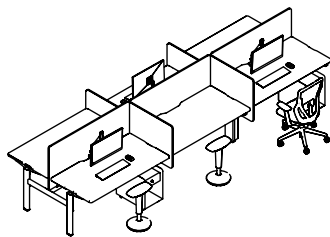

Idea Starter 6

Overall Height: 1050
Overall Width: 4840
Overall Depth: 1700

Desk Widths: 1600
Desk Depth: 800

Idea Starter 7

Overall Height: 1250
Overall Width: 4840
Overall Depth: 1700

Desk Widths: 1600
Desk Depth: 800