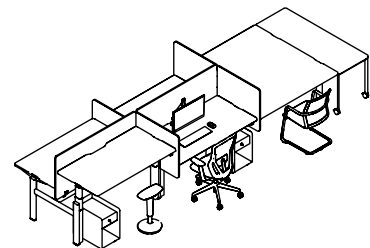

Idea Starter 6

Overall Height: 1050
Overall Width: 4840
Overall Depth: 1700

Desk Widths: 1600
Desk Depth: 800

Idea Starter 7

Overall Height: 1250
Overall Width: 4840
Overall Depth: 1700

Desk Widths: 1600
Desk Depth: 800

Idea Starter 8

Overall Height: 1250
Overall Width: 4840
Overall Depth: 1700

Desk Widths: 1600
Desk Depth: 800

Other Dimensions

Height Settable Module: 630-850
Electric Height Adjustable Module: 650-1250

Desk Widths: 1200 / 1400 / 1600 / 1800 / 2000