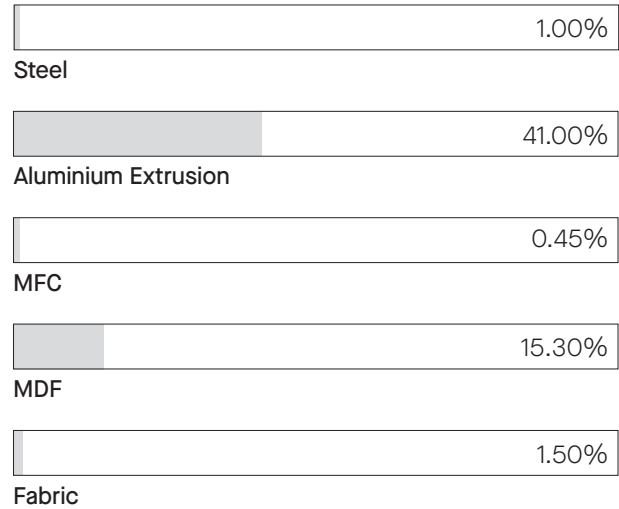

HWY06S

Overall Height: 2290mm
Overall Width: 2150mm
Overall Depth: 2760mm

HW6PMT

Overall Height: 25mm
Overall Width: 2100mm
Overall Depth: 900mm

ENVIRONMENTAL PERFORMANCE

Material Content

Components are constructed of the following

Recycled Content

Contains up to 60.00% of Recycled Material

Recyclability

The range is 99% recyclable

99%

THE THREE R'S

Senator is committed to continually improving the sustainability of all environmental aspects within our business. To meet both international standards and our own environmental targets we apply the three R's principle – **Reduce, Reuse and Recycle**.