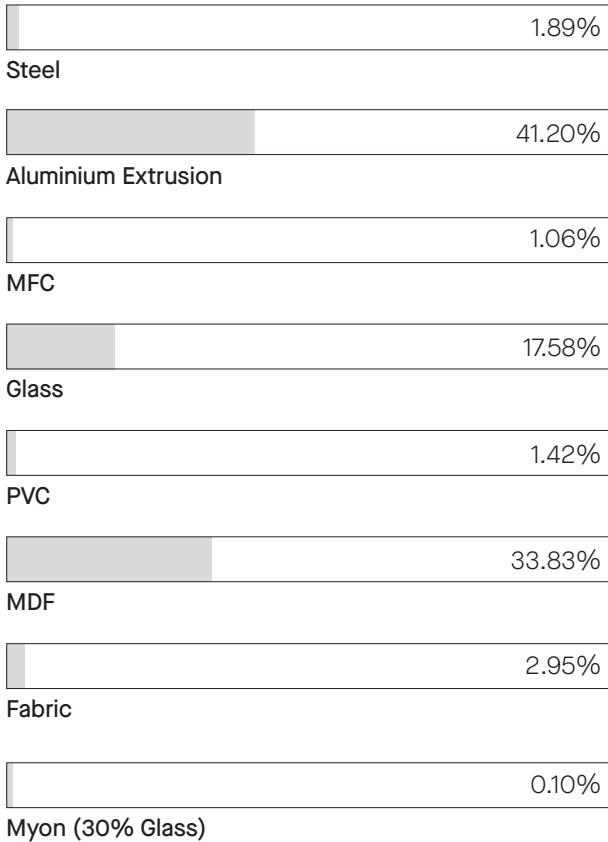

HWY06S

Overall Height: 2290mm
Overall Width: 2150mm
Overall Depth: 2760mm

HW6PMT

Overall Height: 25mm
Overall Width: 2100mm
Overall Depth: 900mm

ENVIRONMENTAL PERFORMANCE

Material Content

Components are constructed of the following

Recycled Content

Contains up to 60.00% of Recycled Material

Recyclability

The range is 99% recyclable

99%

THE THREE R'S

Senator is committed to continually improving the sustainability of all environmental aspects within our business. To meet both international standards and our own environmental targets we apply the three R's principle – **Reduce, Reuse and Recycle**.