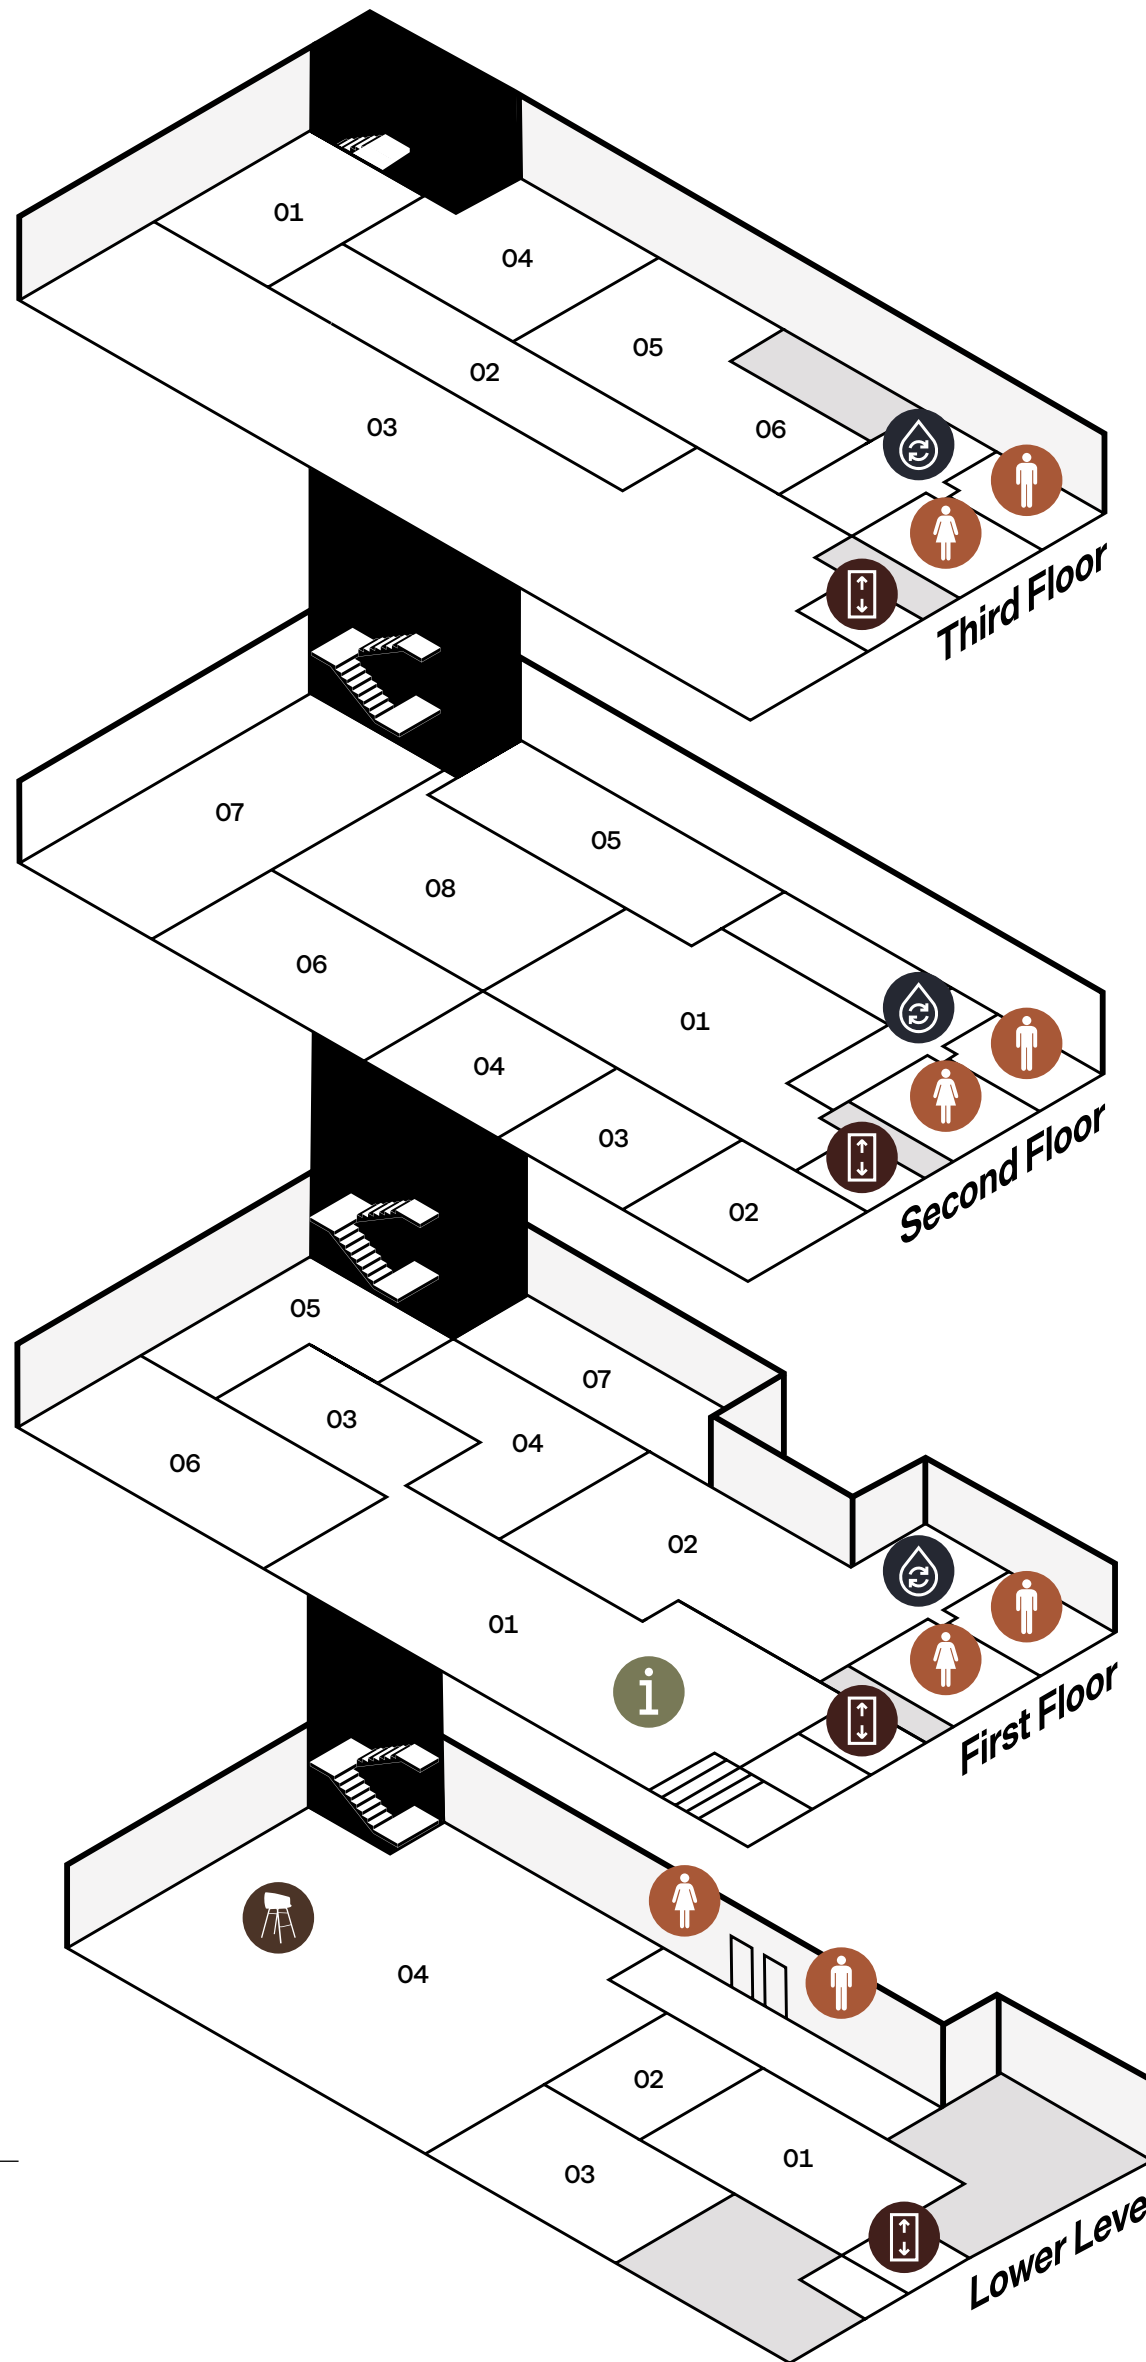

T: 419-887-5806
E: customersupport-us@allermuir.com
W: www.allermuir.com

02

Allermuir at Work:

Allermuir designs furniture for the modern workplace, this floor encapsulates this.

- 01. Hospitality and Break Area
- 02. Formal Conference
- 03. Private Office 1 and Soft-Meeting Room
- 04. Executive Waiting Area
- 05. Private Office 2 and Open Workspace
- 06. Team Neighborhood
- 07. Workplace Seating Display
- 08. Semi-Private Meeting Zone

Showroom Key:

Elevator

Restrooms

Bar Bastille

Reception and entrance

Hydrating Station

03

Meet Senator:

A lasting impression made with all things new from Allermuir.

- 01. Welcome Reception
- 02. Lounge and Meeting Showcase
- 03. Open Gathering Space
- 04. Kaya Display
- 05. Sula and Sula Wood Presentation Area
- 06. Aldo Collection
- 07. Mallow Showcase and Seating Display